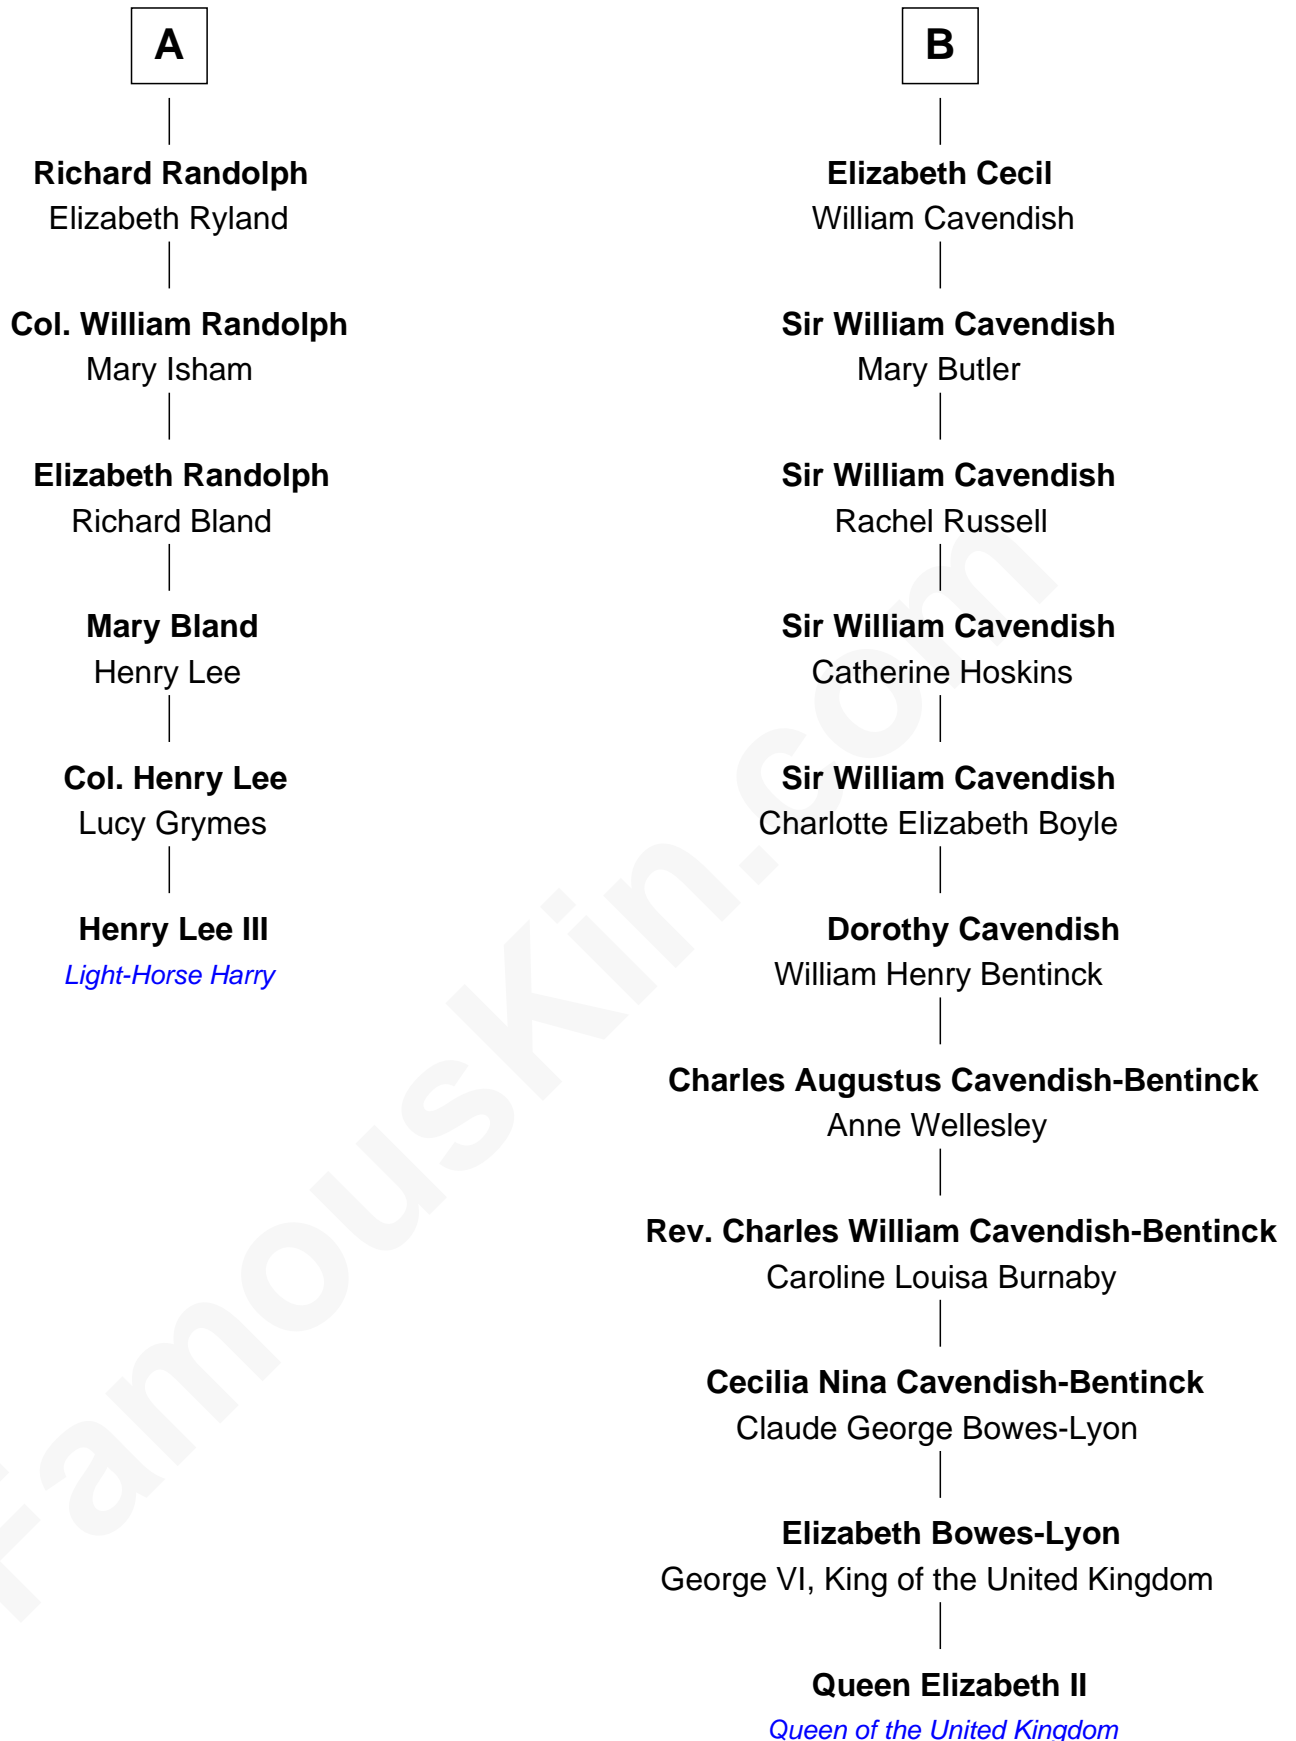

FamousKin.com Relationship Chart of

Henry Lee III

9th Governor of Virginia

12th cousin 5 times removed of

Queen Elizabeth II

Queen of the United Kingdom

Sir Robert Howard

Margaret Mowbray

Anne Tanfield

Clement Vincent

Elizabeth Vincent

Richard Lane

Dorothy Lane

William Randolph

A

Sir John Howard

Elizabeth Stumpe

Catherine Knyvet

Thomas Howard

Catherine Howard

Sir William Cecil

B

Elizabeth II photo by [Eric Draper](#)