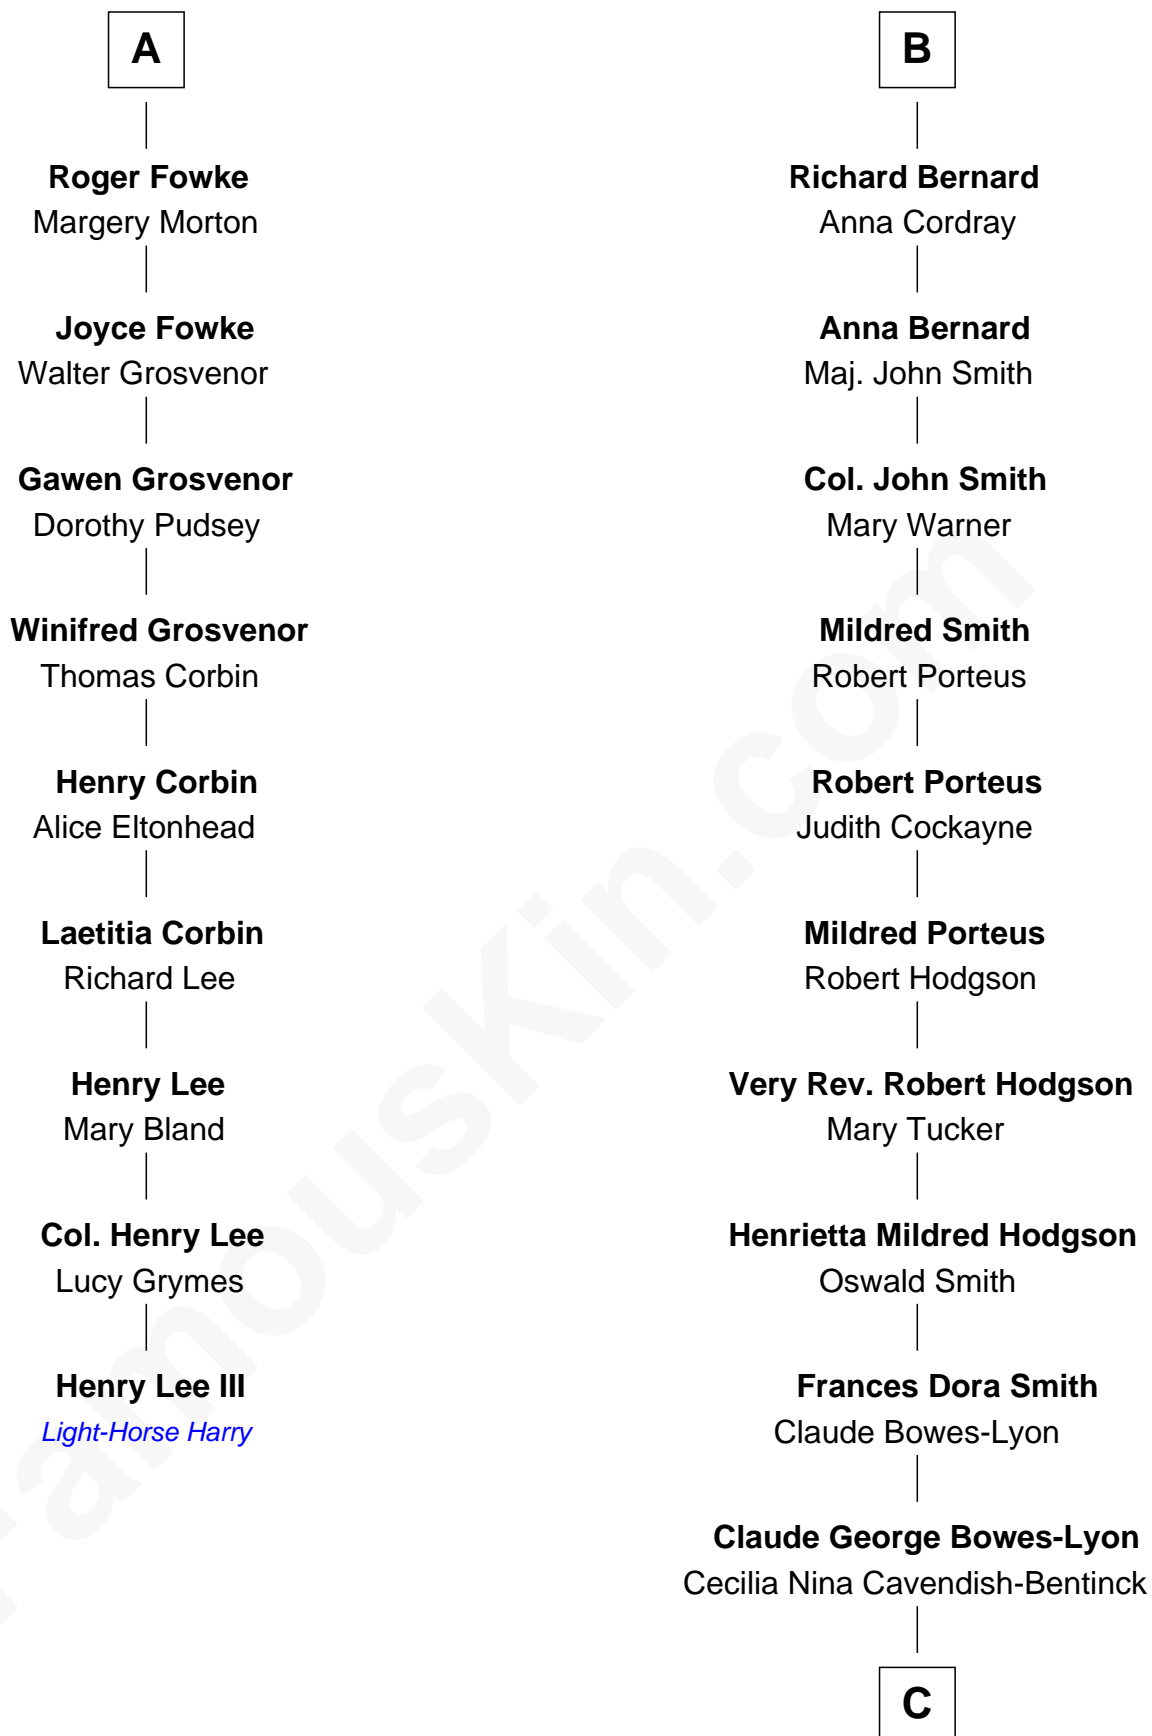

# FamousKin.com Relationship Chart of

**Henry Lee III**

*9th Governor of Virginia*

15th cousin 3 times removed of

**Queen Elizabeth II**

*Queen of the United Kingdom*

**Stephen le Scrope**

Margery de Welles

**Maude le Scrope**  
Sir Baldwin Freville

**Joyce Freville**  
Sir Roger Aston

**Sir Robert Aston**  
Isabel Brereton

**John Aston**  
Elizabeth Delves

**Margaret Aston**  
John Kinnersley

**Isabel Kinnersley**  
John Bradshaw

**Anne Bradshaw**  
John Fowke

**A**

**John le Scrope**  
Elizabeth Chaworth

**Elizabeth le Scrope**  
Sir Henry le Scrope

**Margaret Scrope**  
John Bernard

**John Bernard**  
Margaret Daundelyn

**John Bernard**  
Cecily Muscote

**Francis Bernard**  
Alice Hazlewood

**Richard Bernard**  
Elizabeth Woolhouse

**B**

C

**Elizabeth Bowes-Lyon**  
George VI, King of the United Kingdom

**Queen Elizabeth II**  
*Queen of the United Kingdom*