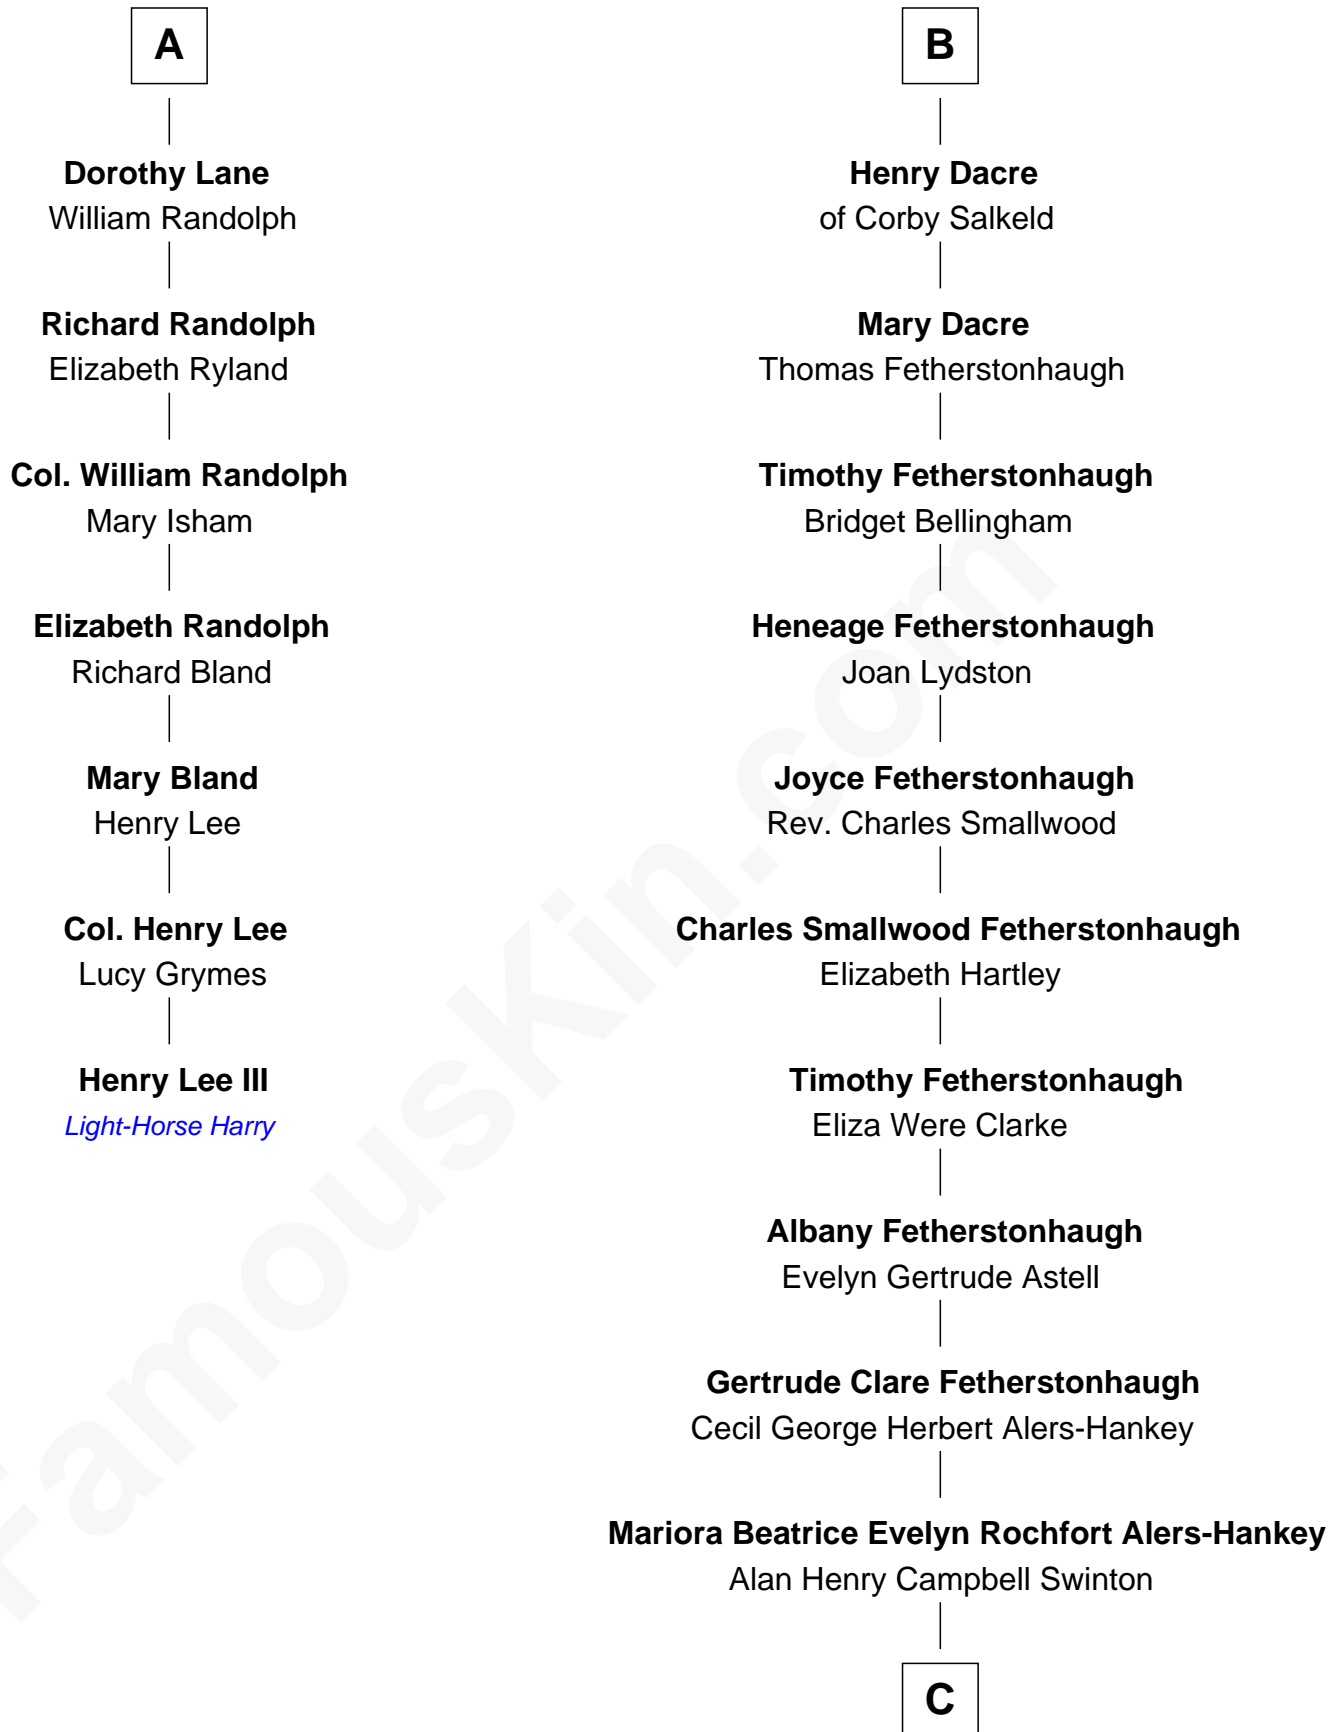

FamousKin.com Relationship Chart of

Henry Lee III

9th Governor of Virginia

13th cousin 5 times removed of

Tilda Swinton

Movie Actress

John of Gaunt

*with wife
Katherine Roet*

Anne Pickering

Elizabeth Vincent

Richard Lane

Alice Knyvet

Christopher Dacre

A

B

C

Sir John Swinton
Judith Balfour Killen

Tilda Swinton
Movie Actress

FamousKin.com