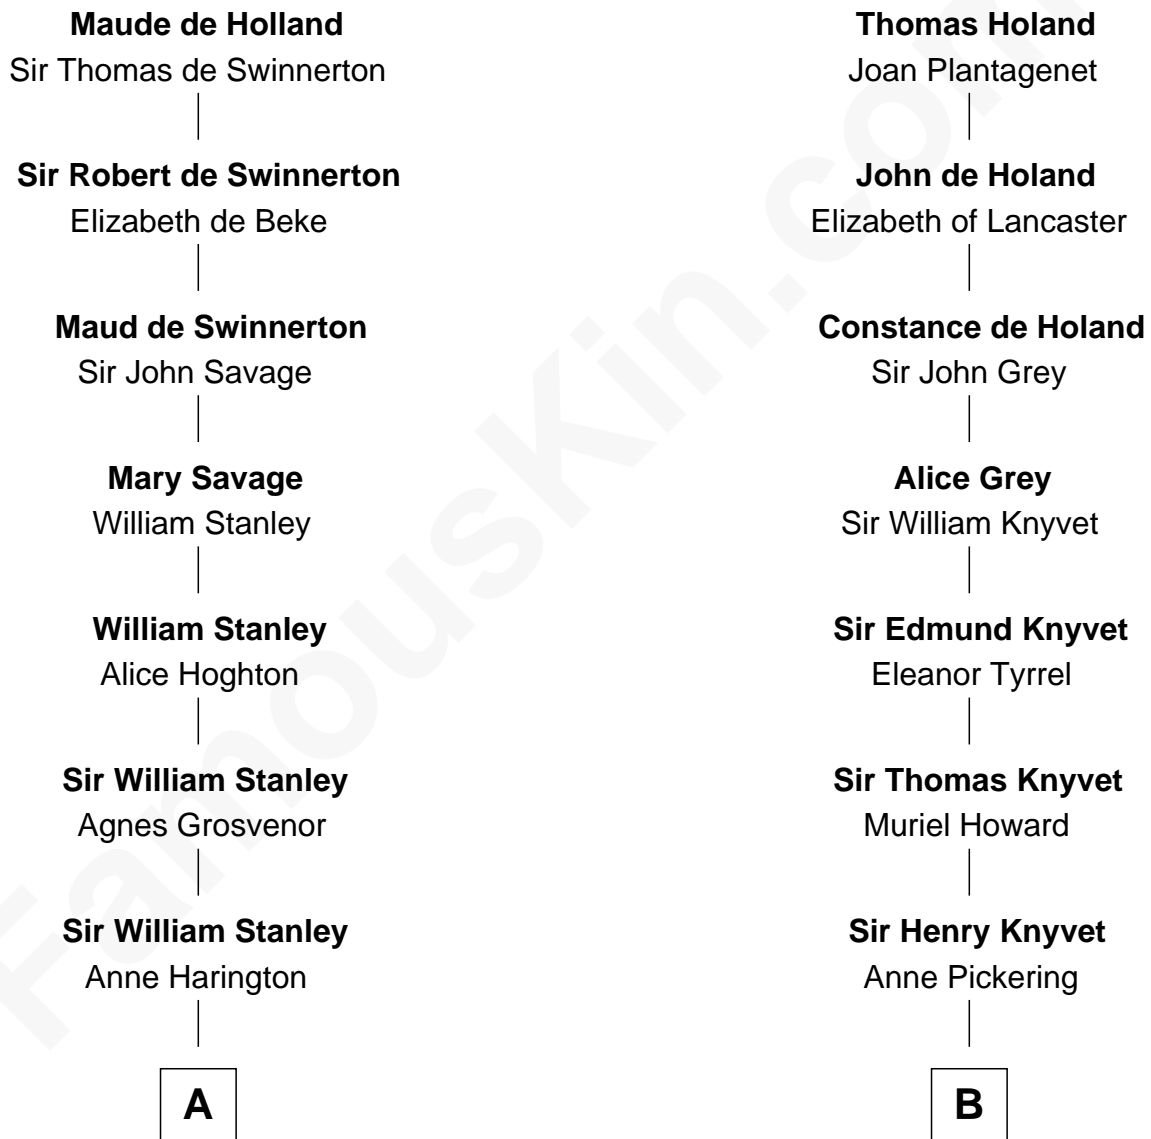

# FamousKin.com Relationship Chart of

**Henry Lee III**

*9th Governor of Virginia*

14th cousin 5 times removed of

**Tilda Swinton**

*Movie Actress*

**Sir Robert de Holland**

Maude la Zouche

C

**Mariora Beatrice Evelyn Rochfort Alers-Hankey**

Alan Henry Campbell Swinton

**Sir John Swinton**

Judith Balfour Killen

**Tilda Swinton**

*Movie Actress*

FamousKin.com