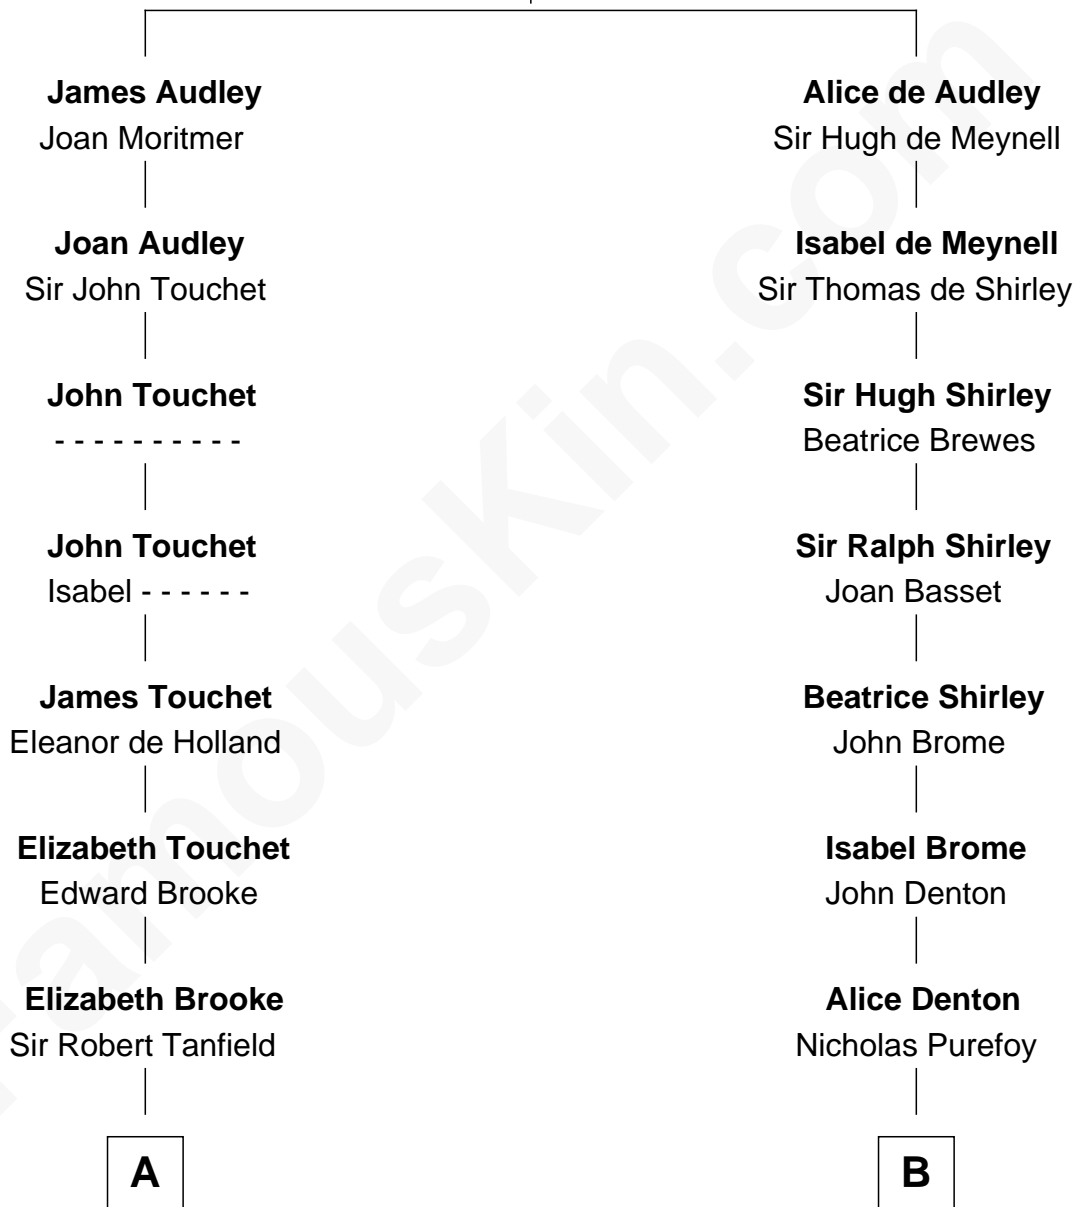

FamousKin.com

Relationship Chart of

Henry Lee III

9th Governor of Virginia

16th cousin 2 times removed of

Jane (Appleton) Pierce

First Lady of President Franklin Pierce

Sir Nicholas Audley

Joan Martin

C

Col. Henry Lee

Lucy Grymes

Henry Lee III

Light-Horse Harry

FamousKin.com