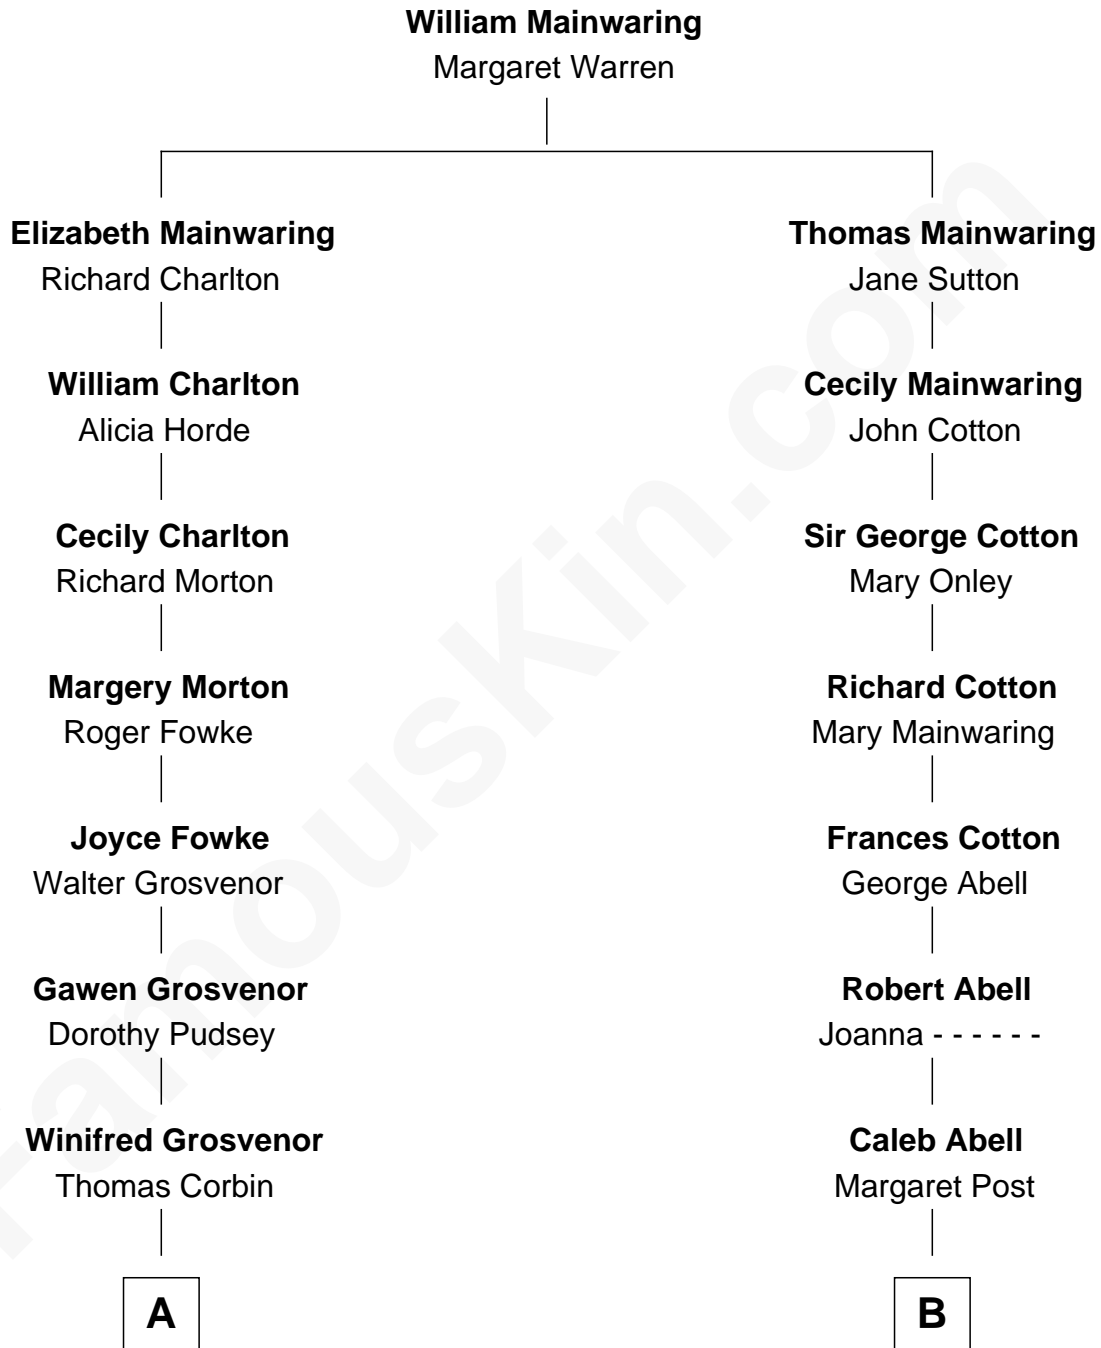

FamousKin.com

Relationship Chart of

Henry Lee III

9th Governor of Virginia

11th cousin 3 times removed of

Henry Sturgis Morgan

Co-Founder of Morgan Stanley