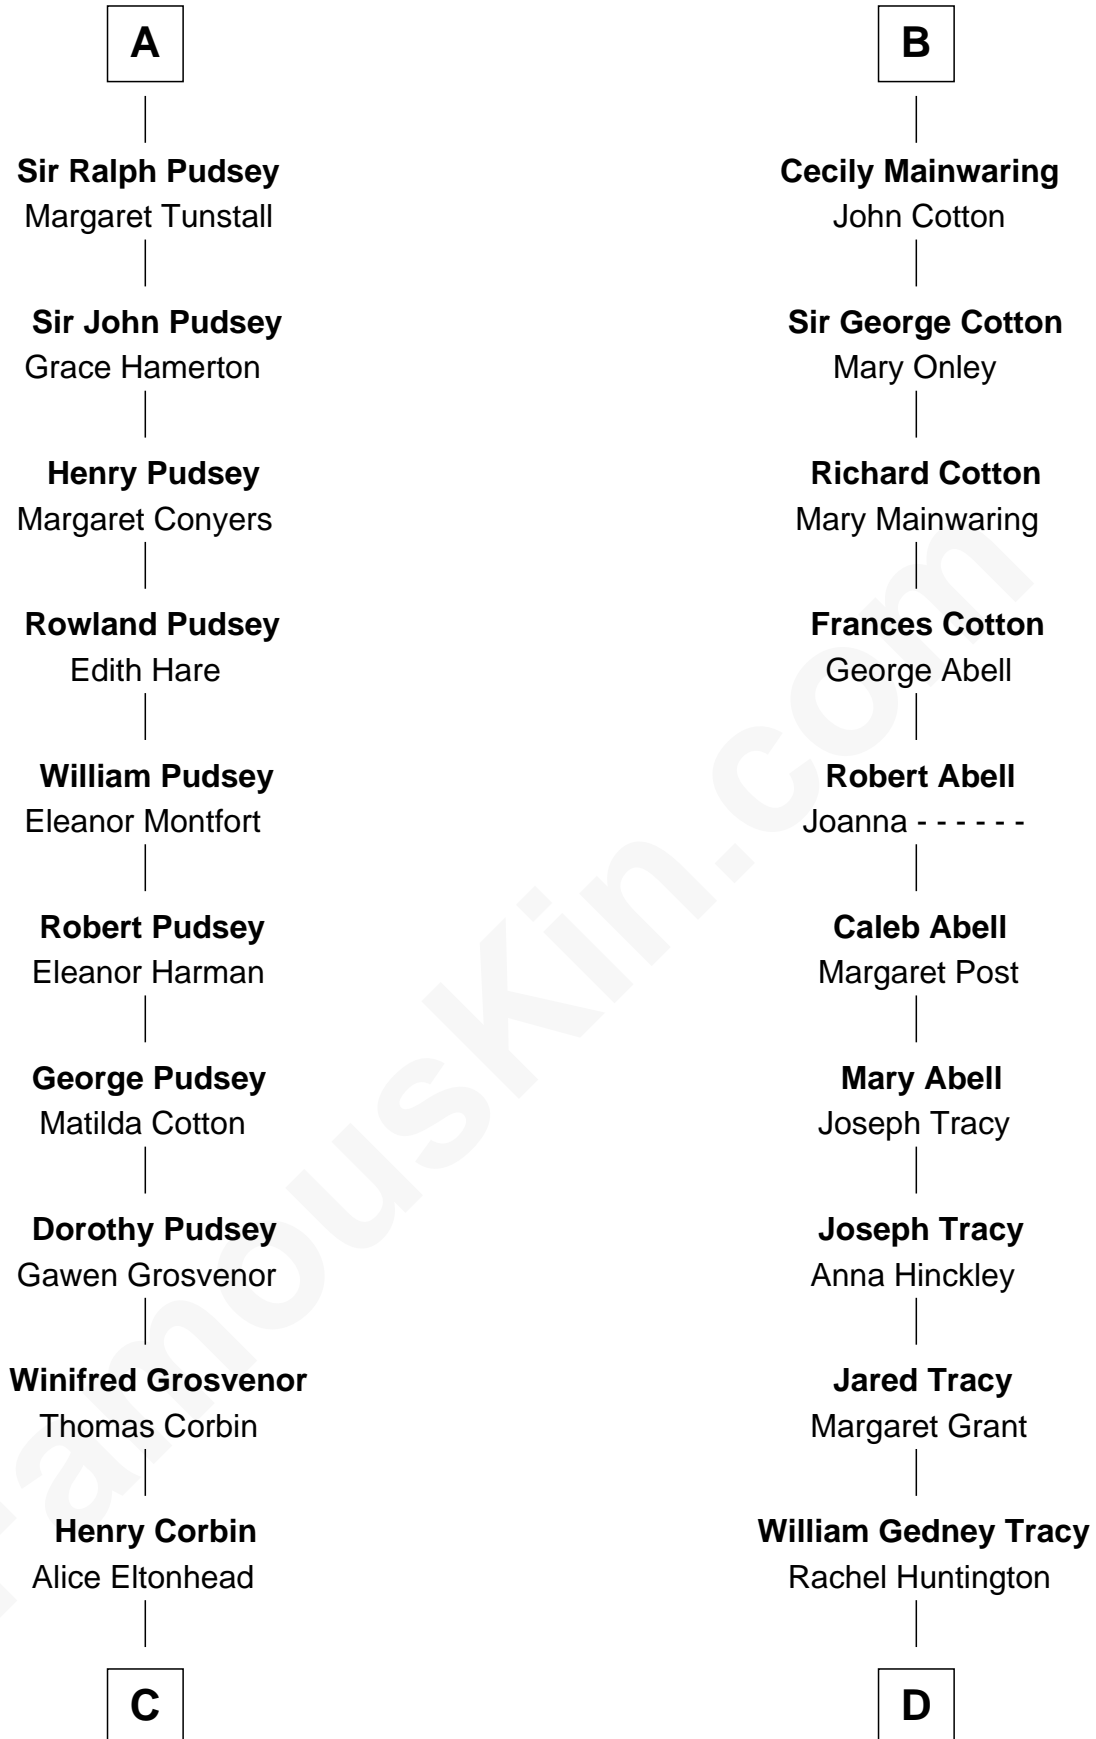

FamousKin.com Relationship Chart of

Henry Lee III

9th Governor of Virginia

20th cousin of

Henry Sturgis Morgan

Co-Founder of Morgan Stanley

C

Laetitia Corbin

Richard Lee

Henry Lee

Mary Bland

Col. Henry Lee

Lucy Grymes

Henry Lee III

Light-Horse Harry

D