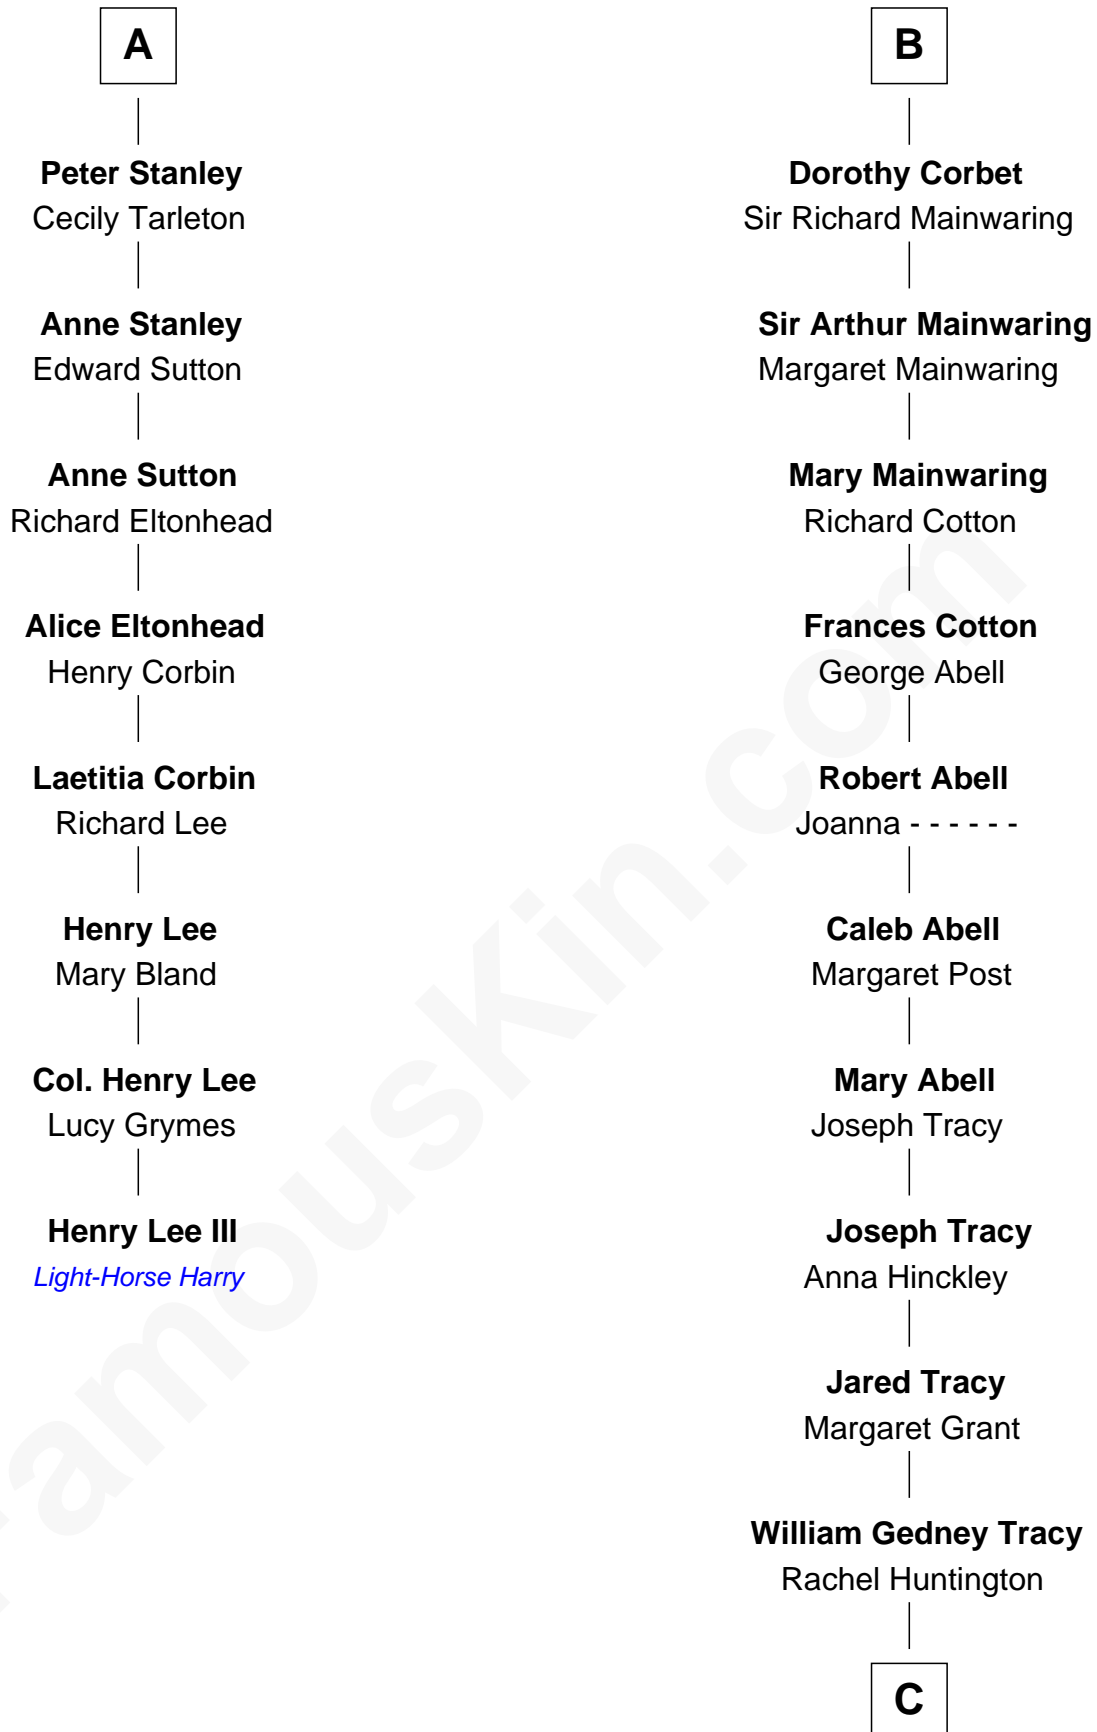

# FamousKin.com Relationship Chart of

**Henry Lee III**

*9th Governor of Virginia*

14th cousin 6 times removed of

**Henry Sturgis Morgan**

*Co-Founder of Morgan Stanley*

**Ralph de Stafford**

*with wife  
Katherine de Hastang*

Margaret Despencer

**Maud de Swinnerton**

Sir John Savage

**Sir Edmund Ferrers**

Ellen Roche

**Mary Savage**

William Stanley

**Sir William Ferrers**

Elizabeth Belknap

**William Stanley**

Alice Hoghton

**Anne Ferrers**

Sir Walter Devereux

**Sir William Stanley**

Agnes Grosvenor

**Elizabeth Devereux**

Sir Richard Corbet

**Sir William Stanley**

Anne Harington

**Sir Robert Corbet**

Elizabeth Vernon

**A**

**B**

**C**