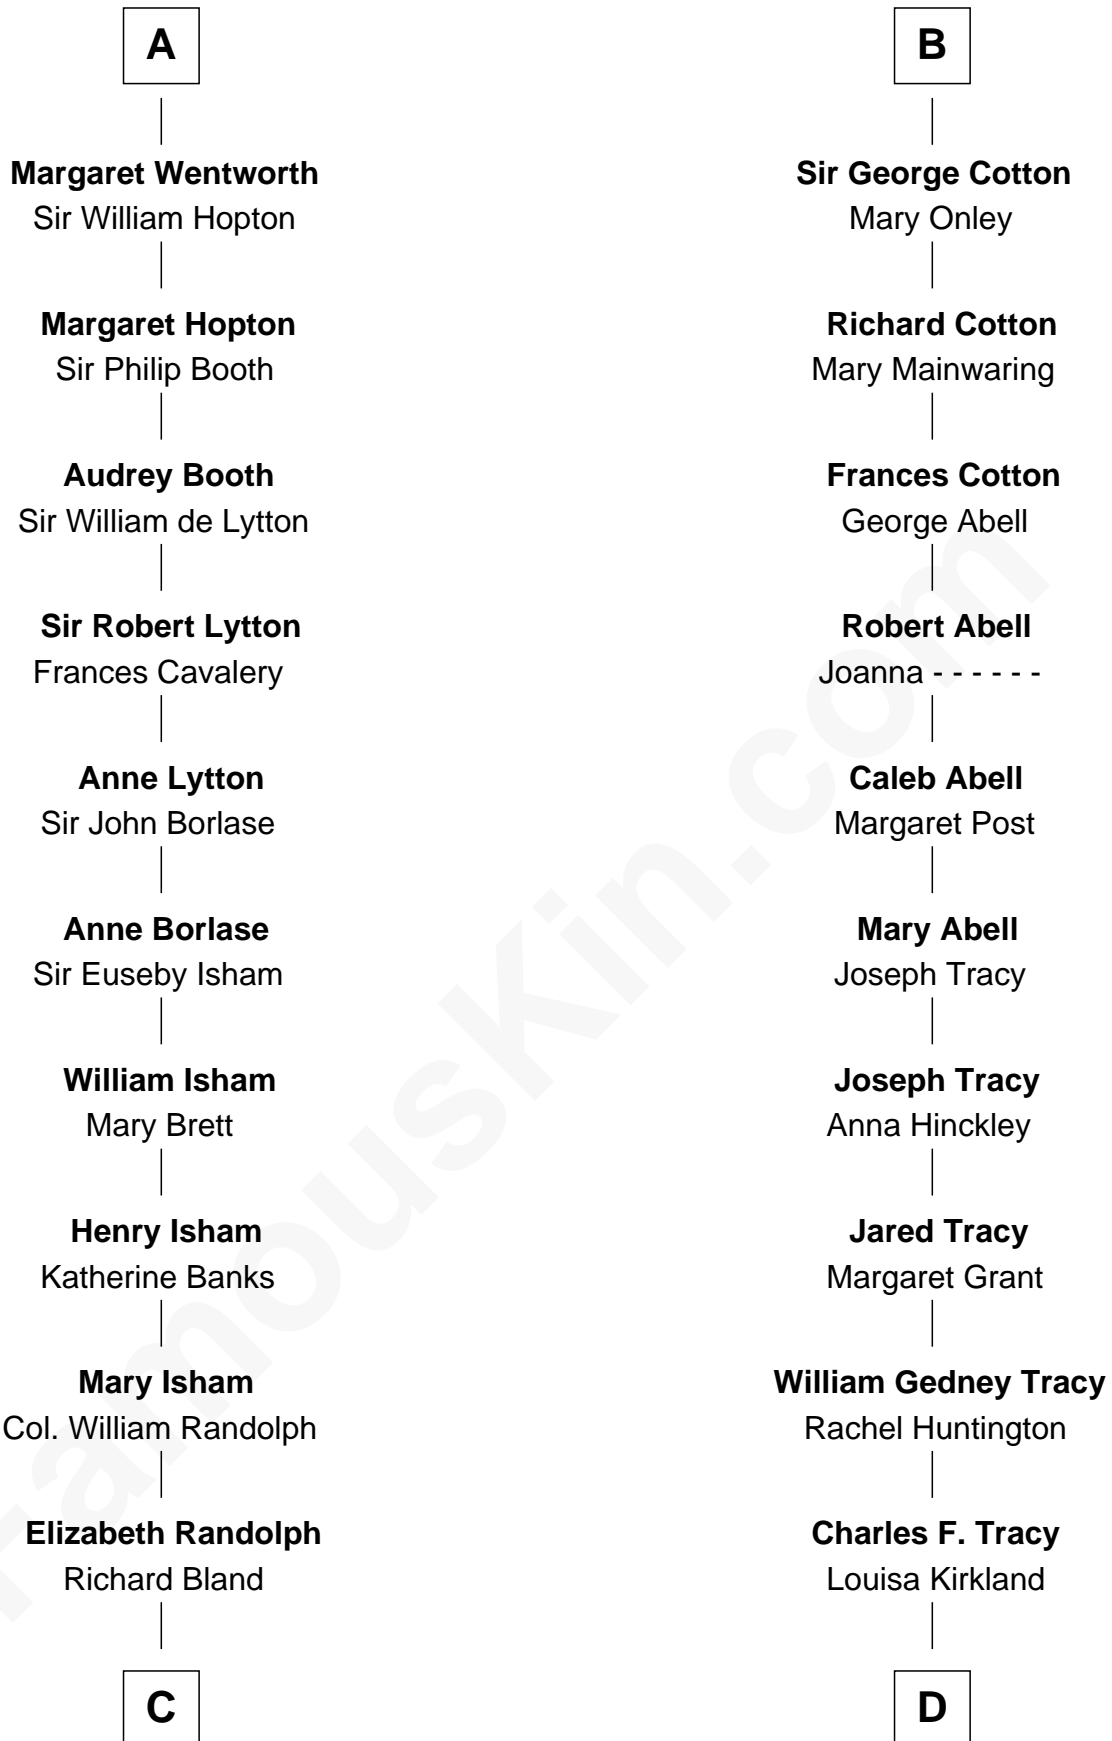

# FamousKin.com Relationship Chart of

**Henry Lee III**

*9th Governor of Virginia*

19th cousin of

**Henry Sturgis Morgan**

*Co-Founder of Morgan Stanley*

**Sir William de Ferrers**

*with wife  
Sibyl Marshal*

**John Deincourt**  
-----

**Thomas de Berkeley**  
Katherine de Clyvedon

**Sir William Deincourt**  
Milicent la Zouche

**Sir John Berkeley**  
Elizabeth Betteshorne

**Margaret Deincourt**  
Sir Robert de Tibetot

**Elizabeth Berkeley**  
Sir John Sutton

**Elizabeth de Tibetot**  
Sir Philip le Despencer

**Jane Sutton**  
Thomas Mainwaring

**Margery Despencer**  
Sir Roger Wentworth

**Cecily Mainwaring**  
John Cotton

**A**

**B**

**C**

**Mary Bland**  
Henry Lee

**Col. Henry Lee**  
Lucy Grymes

**Henry Lee III**  
*Light-Horse Harry*

**D**

**Frances Louisa Tracy**  
John Pierpont Morgan