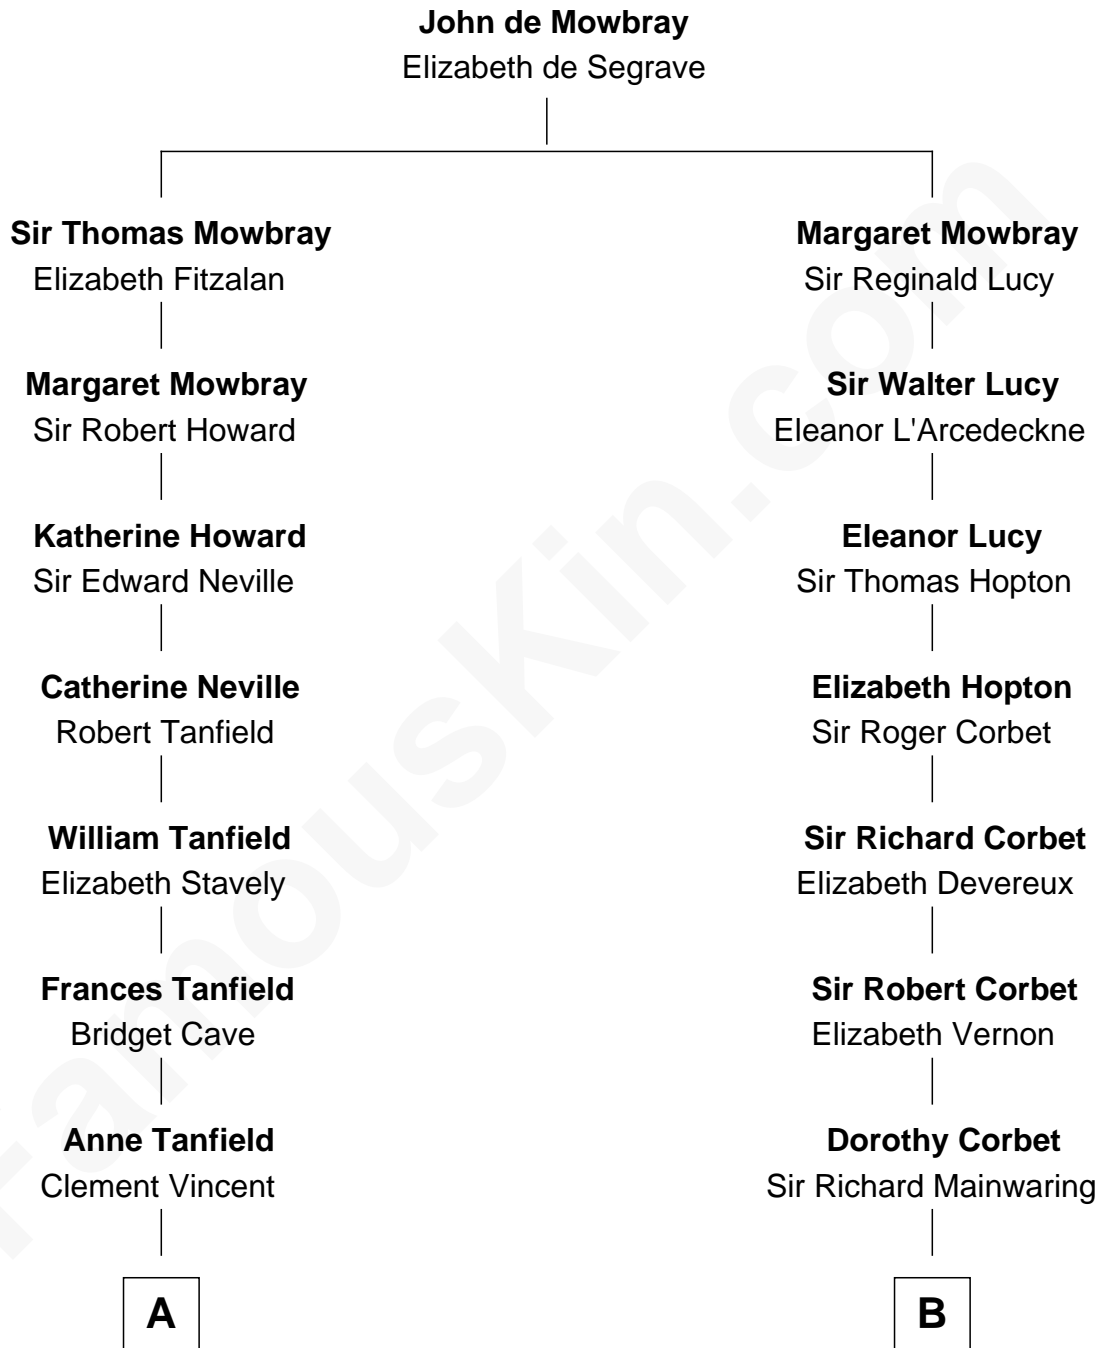

FamousKin.com

Relationship Chart of

Henry Lee III

9th Governor of Virginia

14th cousin 5 times removed of

Henry Sturgis Morgan

Co-Founder of Morgan Stanley