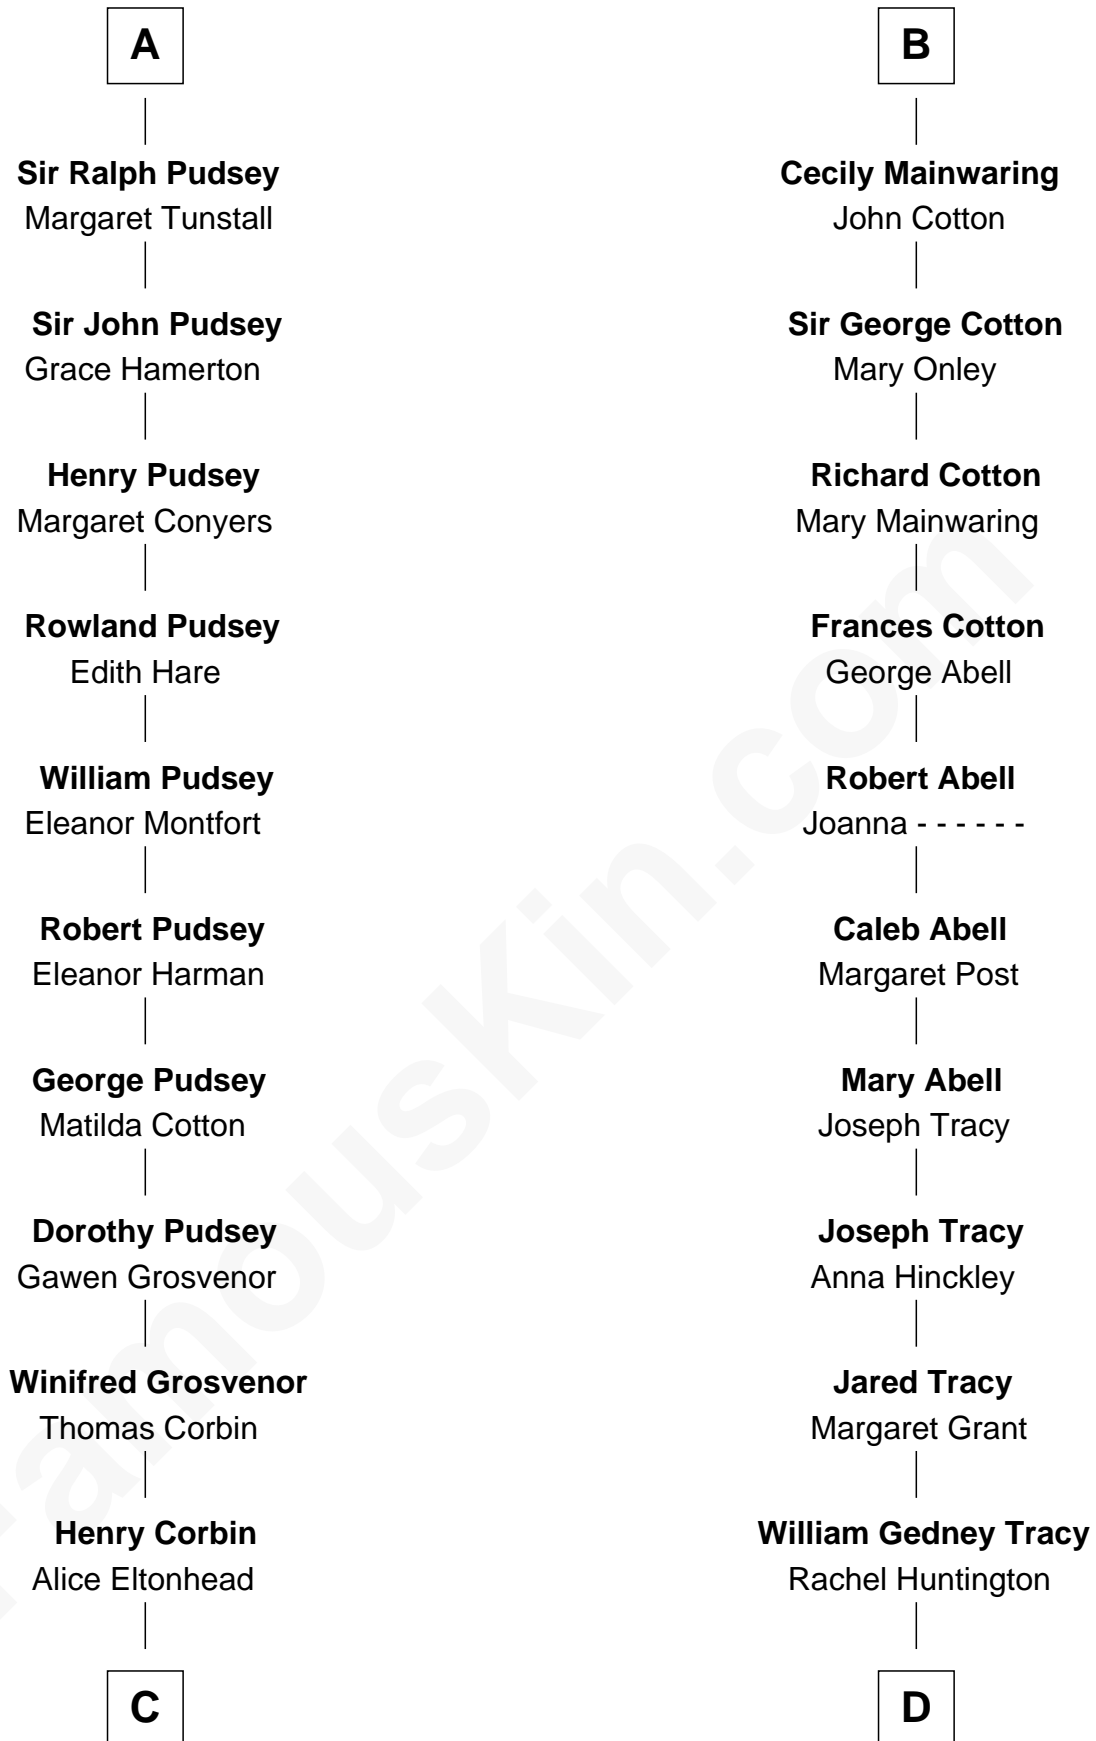

FamousKin.com

Relationship Chart of

Henry Lee III

9th Governor of Virginia

19th cousin 1 time removed of

J.P. Morgan, Jr.

American Banker and Philanthropist

C

Laetitia Corbin

Richard Lee

Henry Lee

Mary Bland

Col. Henry Lee

Lucy Grymes

Henry Lee III

Light-Horse Harry