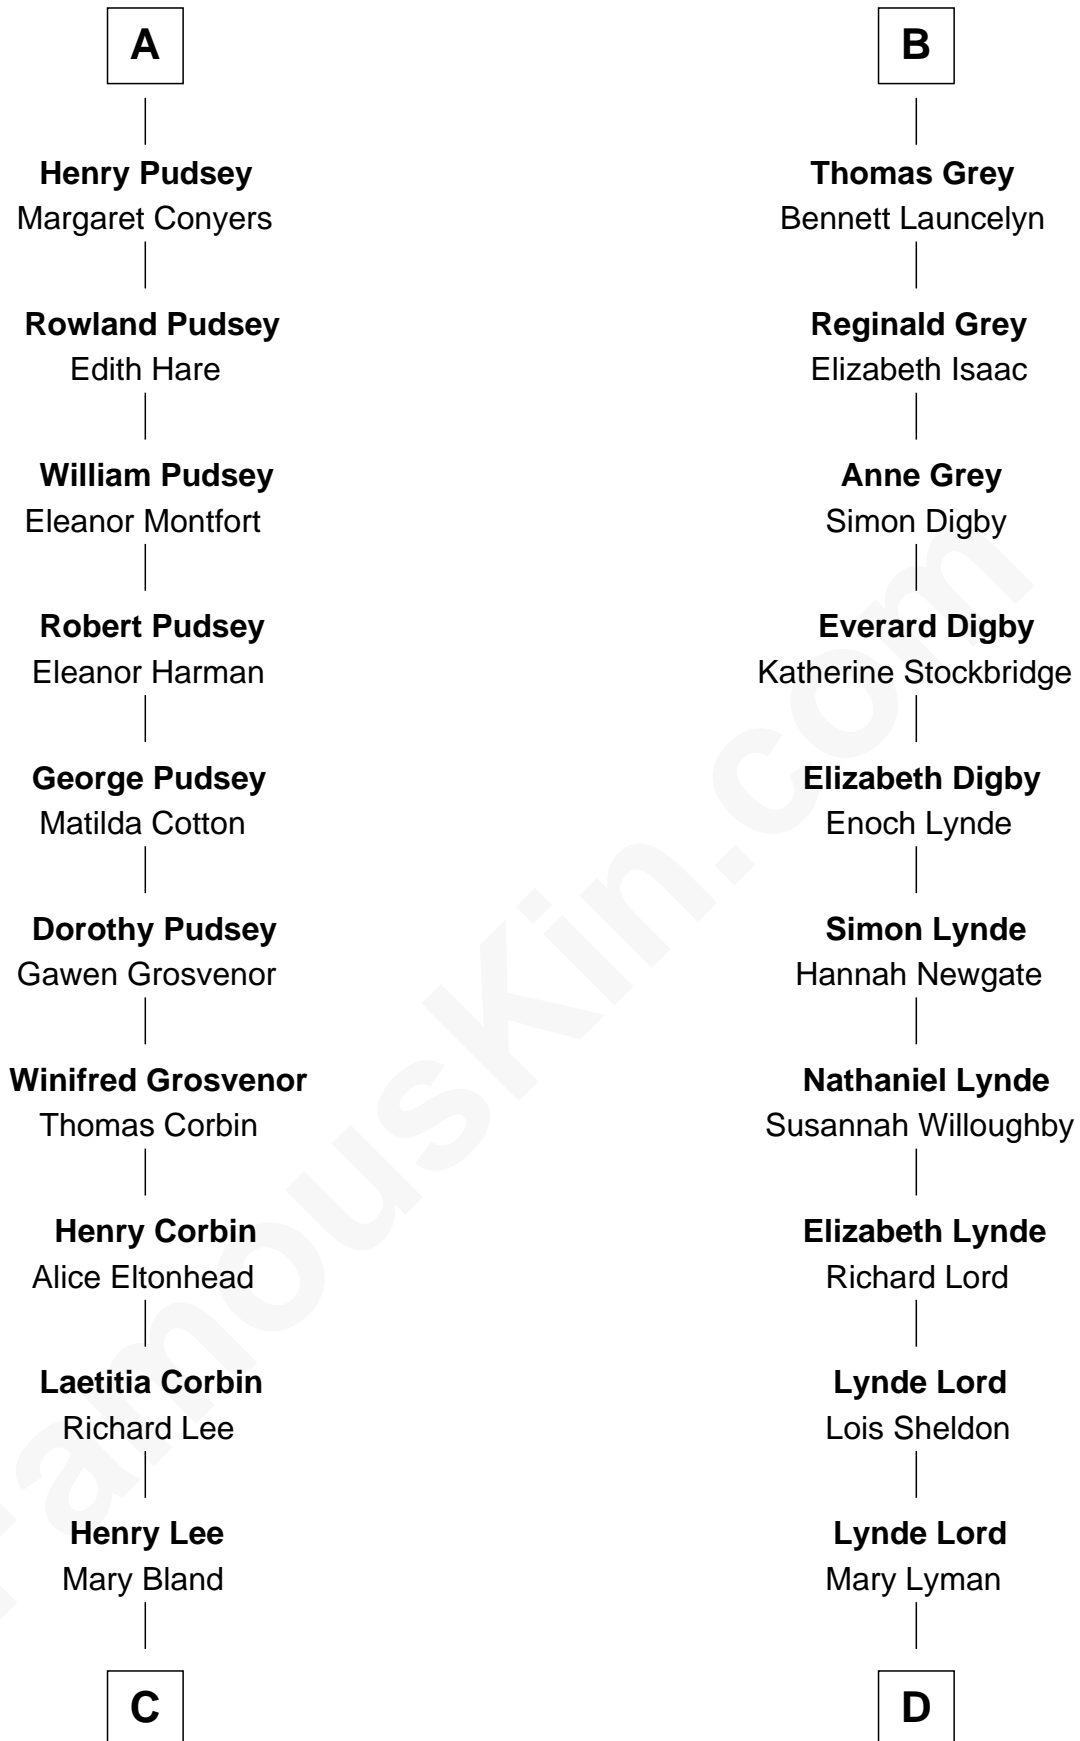

## Relationship Chart of

**Henry Lee III**

*9th Governor of Virginia*

**18th cousin 2 times removed of**

**J.P. Morgan, Jr.**

*American Banker and Philanthropist*

**C**

**Col. Henry Lee**

Lucy Grymes

**Henry Lee III**

*Light-Horse Harry*

**D**

**Mary Sheldon Lord**

John Pierpont

**Juliet Pierpont**

Junius Spencer Morgan