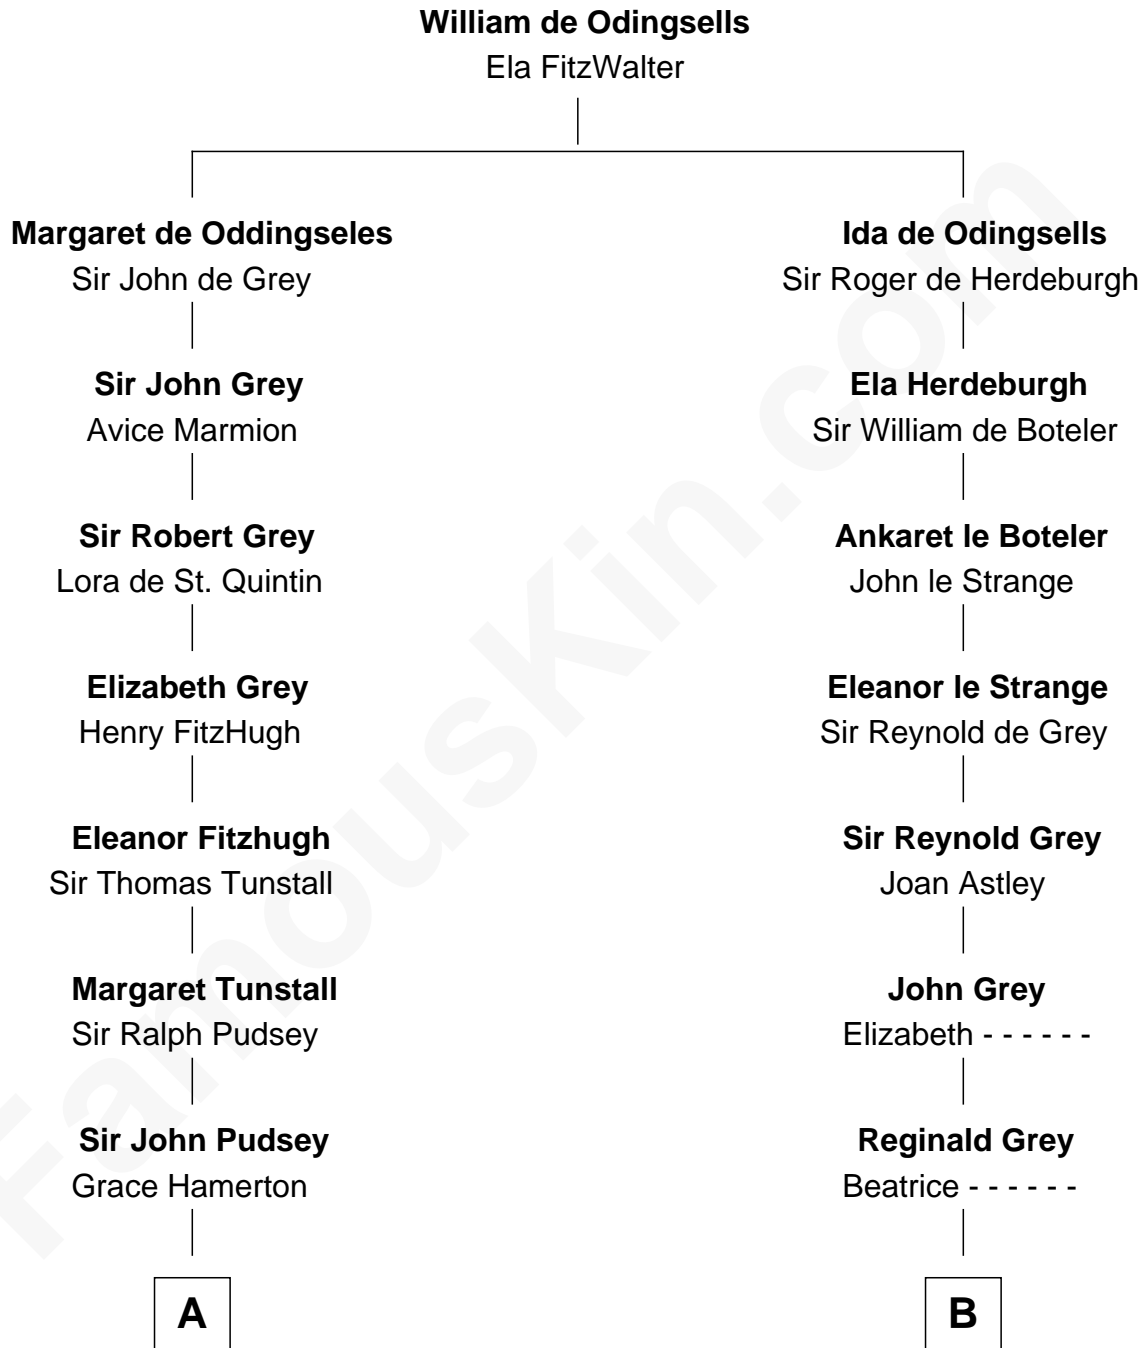

## Relationship Chart of

**Henry Lee III**

*9th Governor of Virginia*

**18th cousin 2 times removed of**

**J.P. Morgan, Jr.**

*American Banker and Philanthropist*

**C**

**Col. Henry Lee**

Lucy Grymes

**Henry Lee III**

*Light-Horse Harry*

**D**

**Mary Sheldon Lord**

John Pierpont

**Juliet Pierpont**

Junius Spencer Morgan