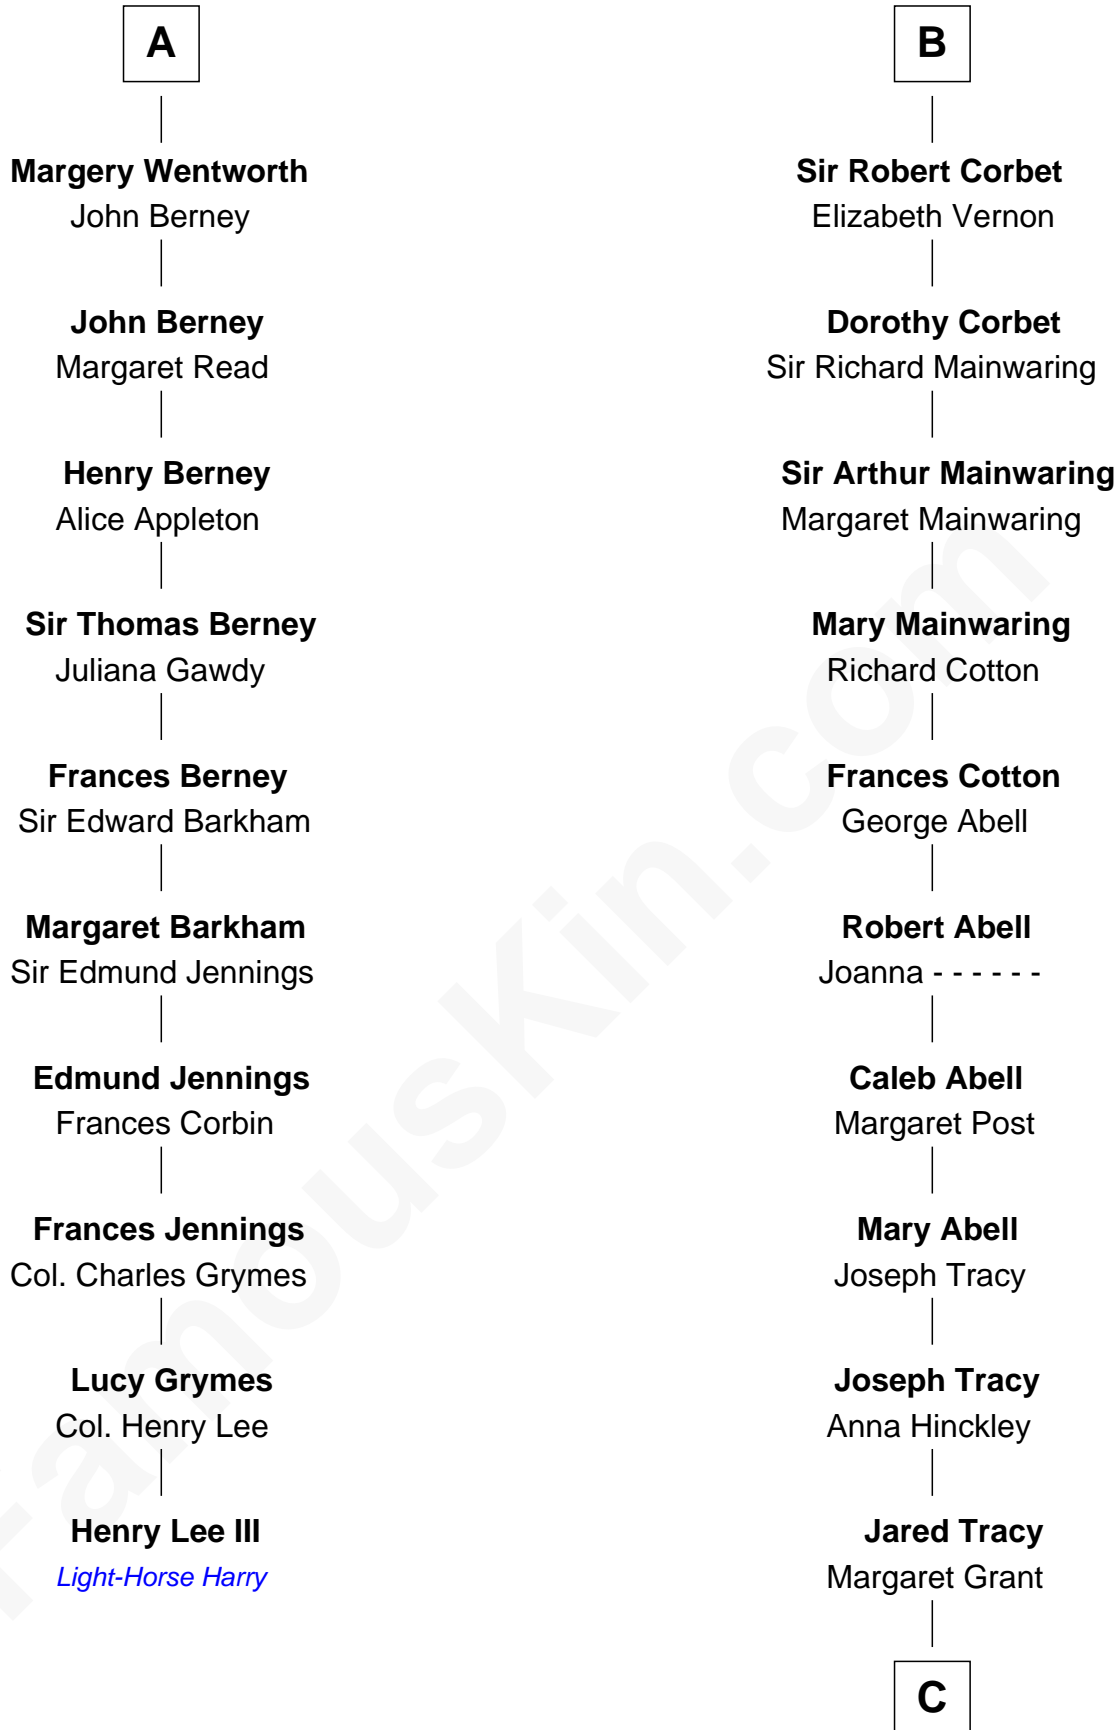

FamousKin.com Relationship Chart of

Henry Lee III

9th Governor of Virginia

16th cousin 4 times removed of

J.P. Morgan, Jr.

American Banker and Philanthropist

Hugh le Despencer

Eleanor de Clare

Emma Marney

Sir Thomas Tyrrell

Humphrey Tyrrell

Isabel Helion

Anne Tyrrell

Sir Roger Wentworth

A

Sir Edward le Despencer

Anne de Ferrers

Edward Despencer

Elizabeth Burghersh

Margaret Despencer

Robert de Ferrers

Sir Edmund Ferrers

Ellen Roche

Sir William Ferrers

Elizabeth Belknap

Anne Ferrers

Sir Walter Devereux

Elizabeth Devereux

Sir Richard Corbet

B

C

William Gedney Tracy