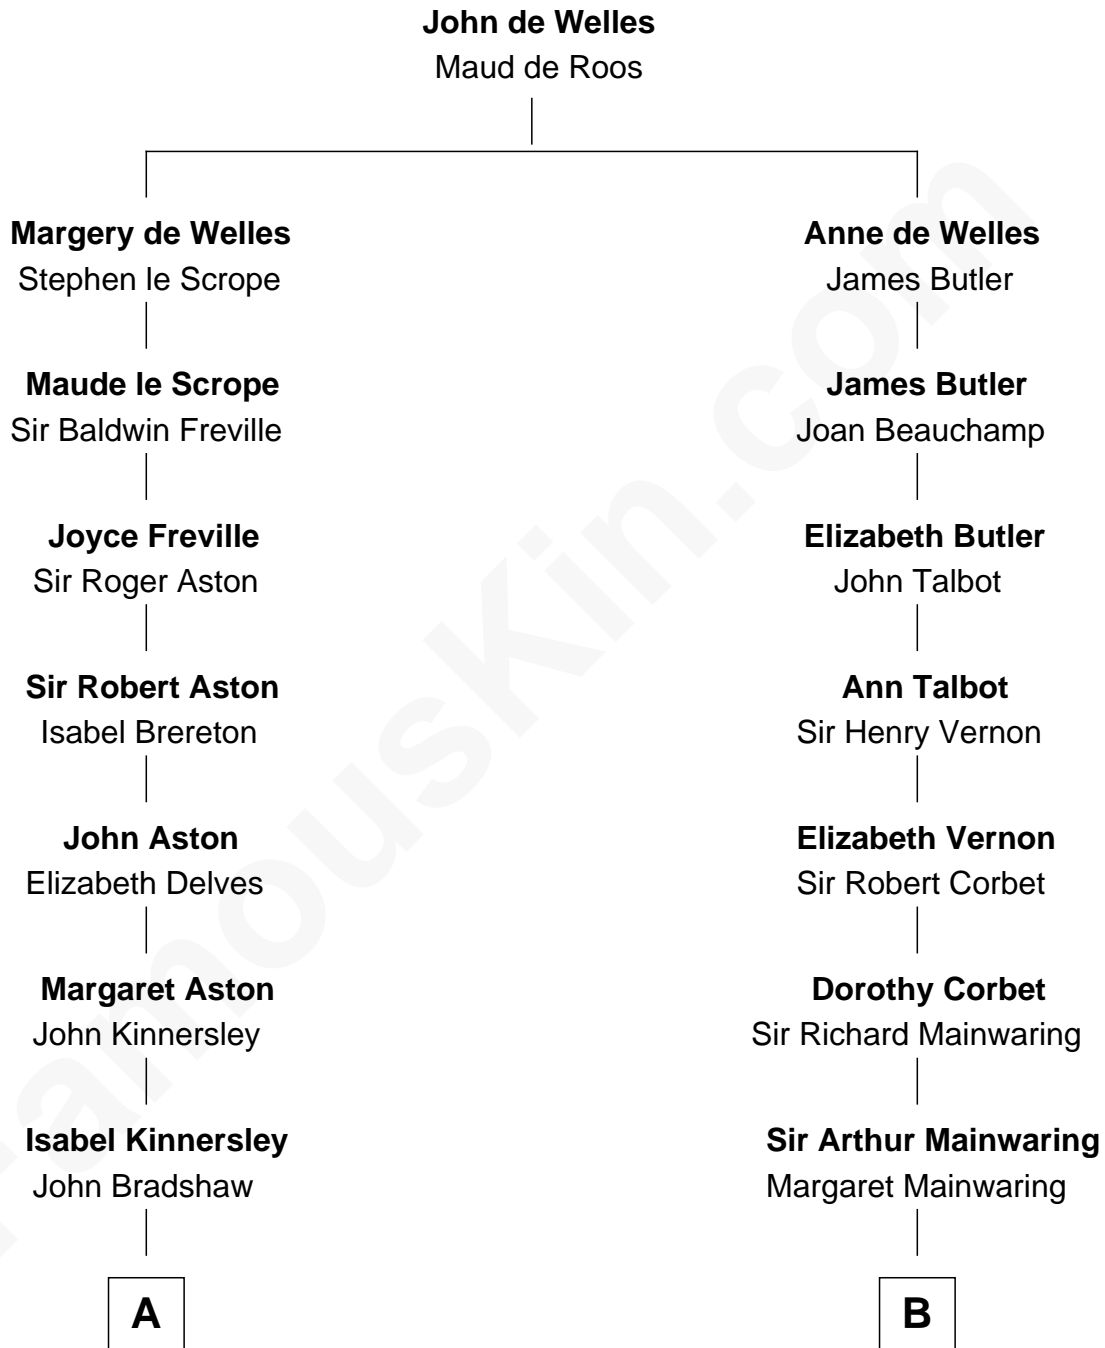

FamousKin.com

Relationship Chart of

Henry Lee III

9th Governor of Virginia

16th cousin 1 time removed of

J.P. Morgan, Jr.

American Banker and Philanthropist

A

Anne Bradshaw

John Fowke

Roger Fowke

Margery Morton

Joyce Fowke

Walter Grosvenor

Gawen Grosvenor

Dorothy Pudsey