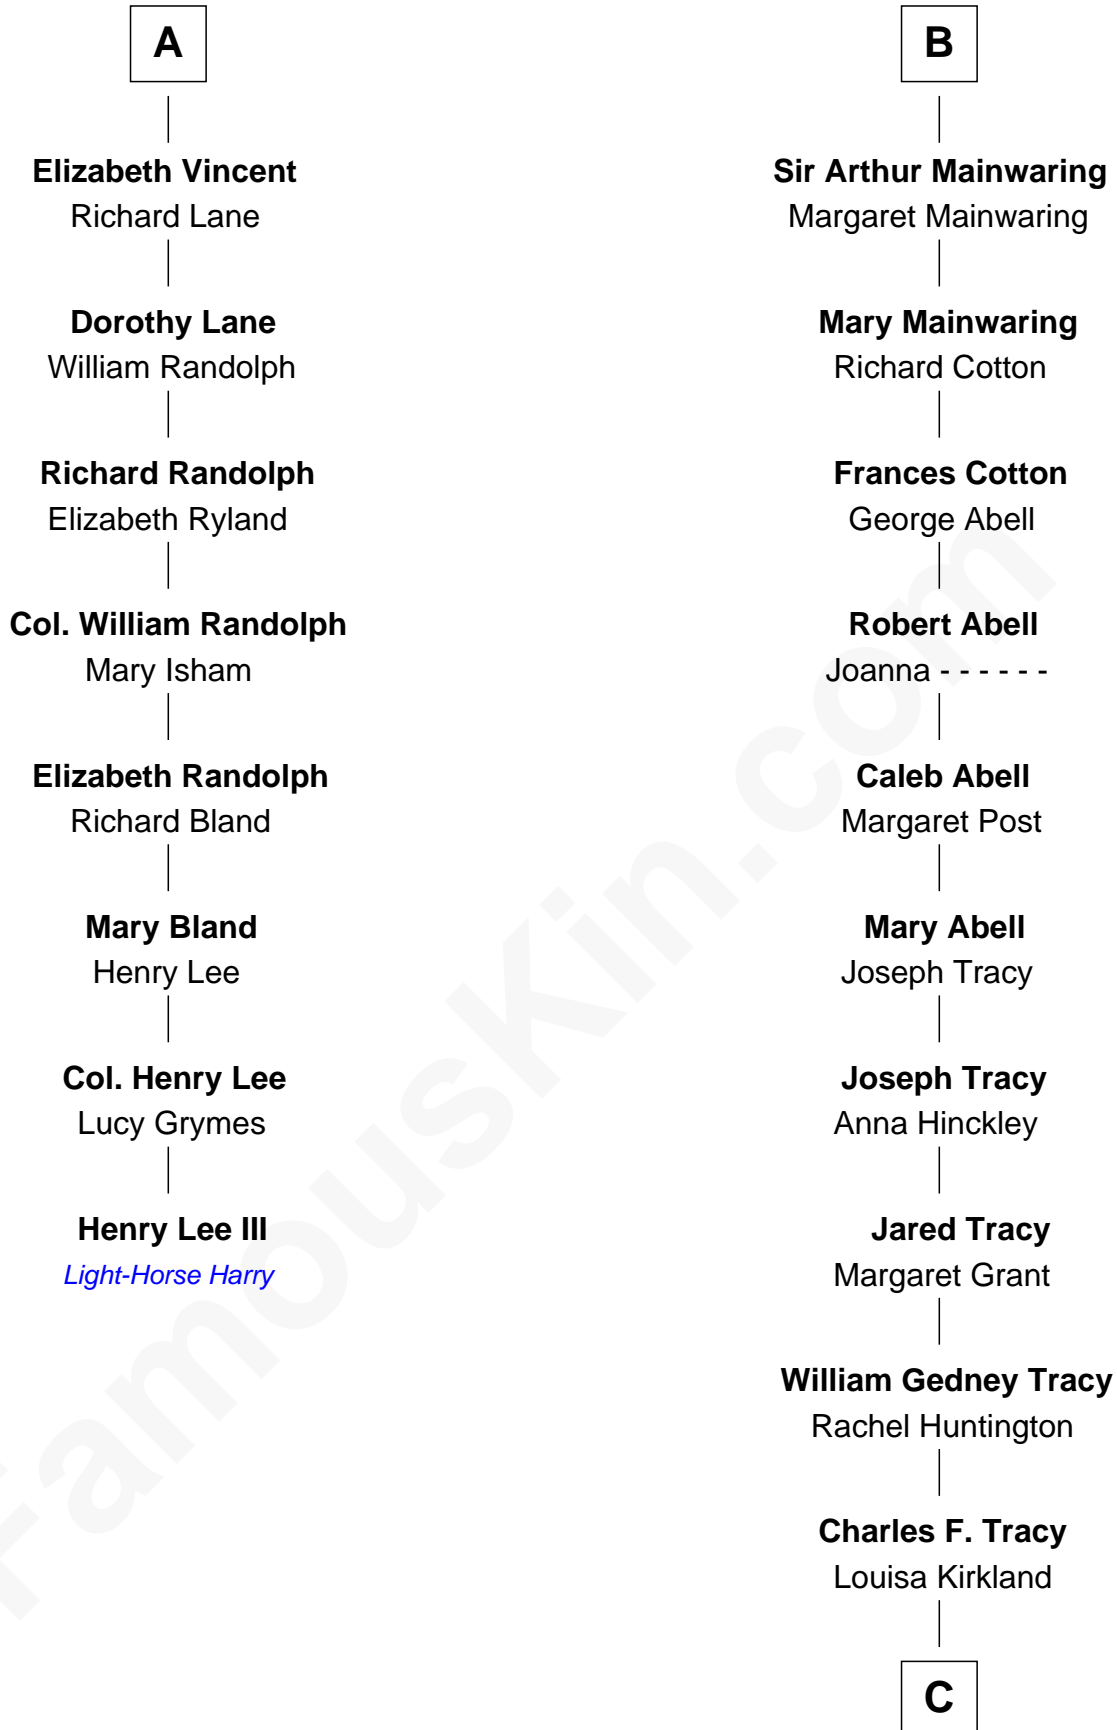

# FamousKin.com Relationship Chart of

**Henry Lee III**

*9th Governor of Virginia*

**14th cousin 4 times removed of**

**J.P. Morgan, Jr.**

*American Banker and Philanthropist*

**John de Mowbray**  
Elizabeth de Segrave

**Sir Thomas Mowbray**

Elizabeth Fitzalan

**Margaret Mowbray**

Sir Robert Howard

**Katherine Howard**

Sir Edward Neville

**Catherine Neville**

Robert Tanfield

Sir Reginald Lucy

**Sir Walter Lucy**

Eleanor L'Arcedeckne

**Eleanor Lucy**

Sir Thomas Hopton

**Elizabeth Hopton**

Sir Roger Corbet

**Sir Richard Corbet**

Elizabeth Devereux

**Sir Robert Corbet**

Elizabeth Vernon

**Dorothy Corbet**

Sir Richard Mainwaring

**B**

C

Frances Louisa Tracy