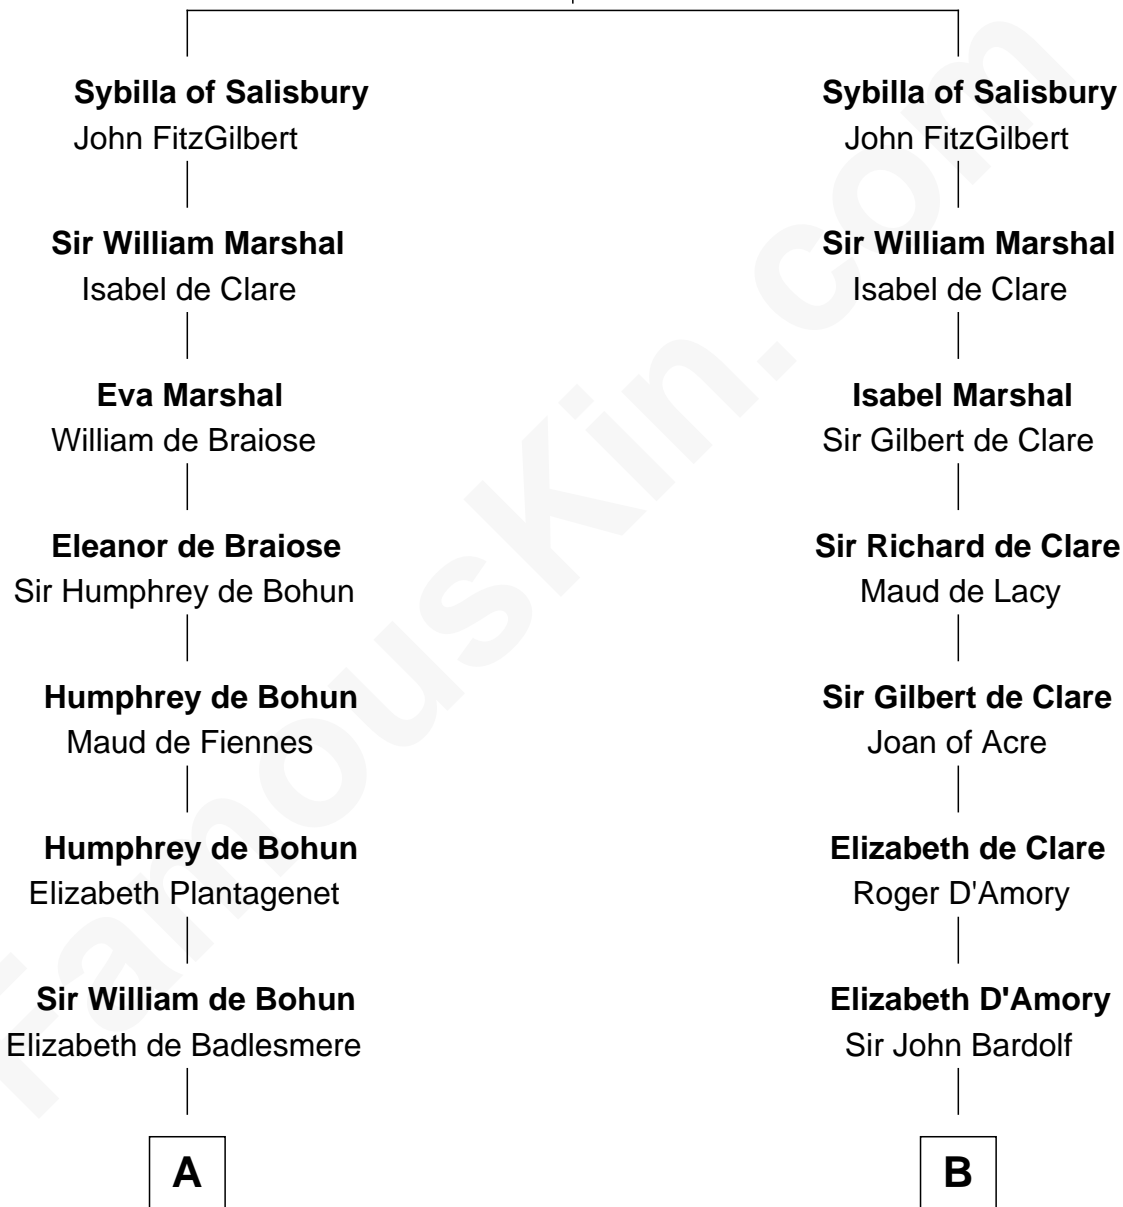

FamousKin.com

Relationship Chart of

Henry Lee III

9th Governor of Virginia

20th cousin 1 time removed of

Charles Carnan Ridgely

15th Governor of Maryland

Walter of Salisbury

C

Laetitia Corbin

Richard Lee

Henry Lee

Mary Bland

Col. Henry Lee

Lucy Grymes

Henry Lee III

Achsah Ridgely

Charles R. Carnan

Charles Carnan Ridgely

15th Governor of Maryland