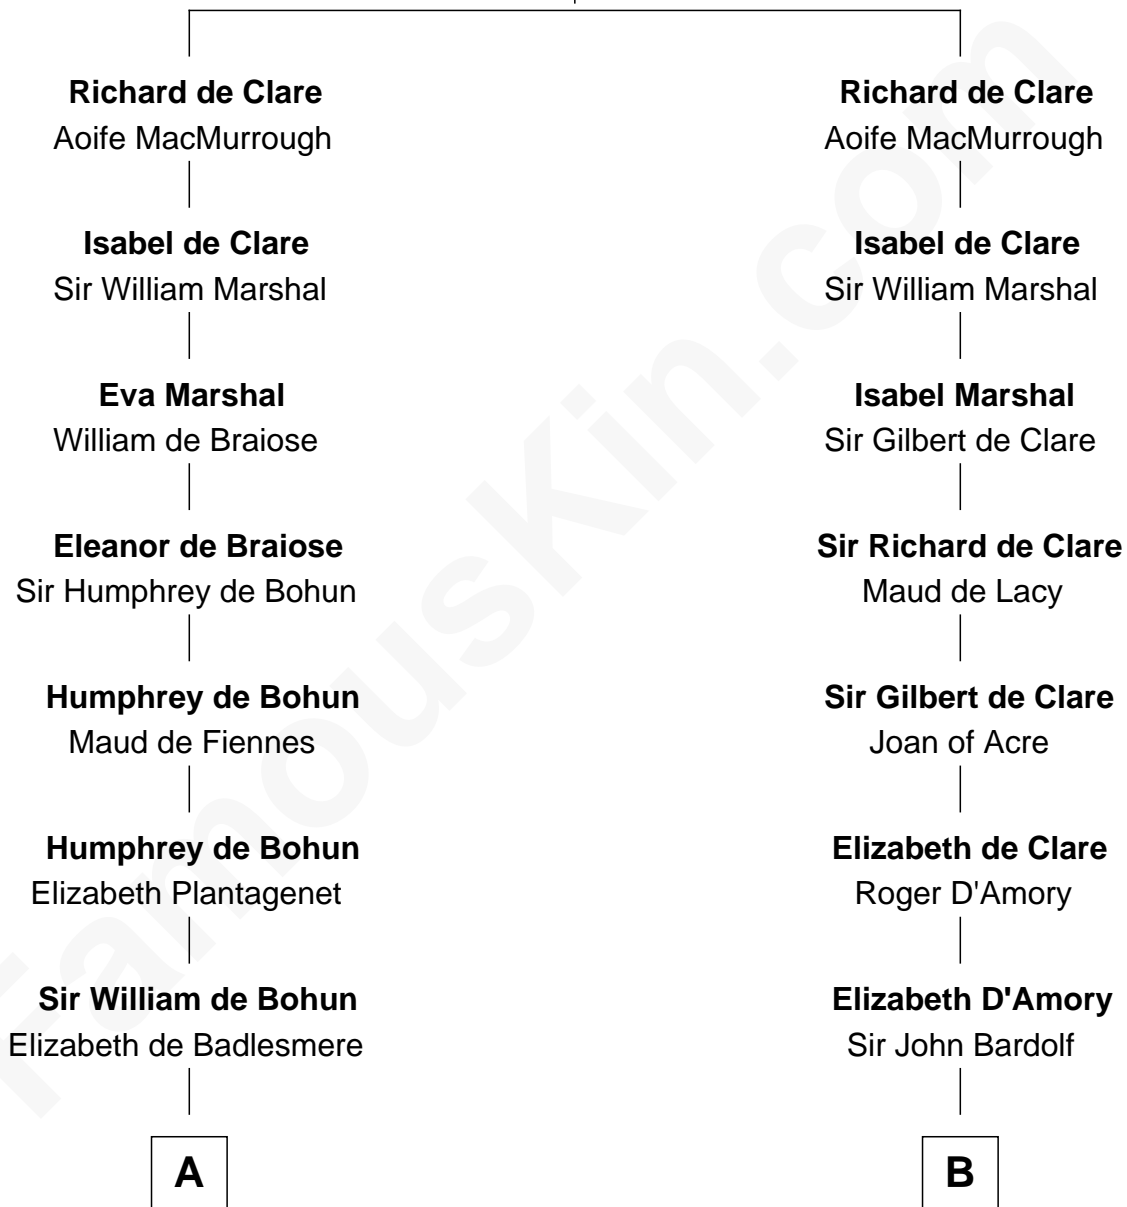

Gilbert Fitzgilbert de Clare

Isabel de Beaumont