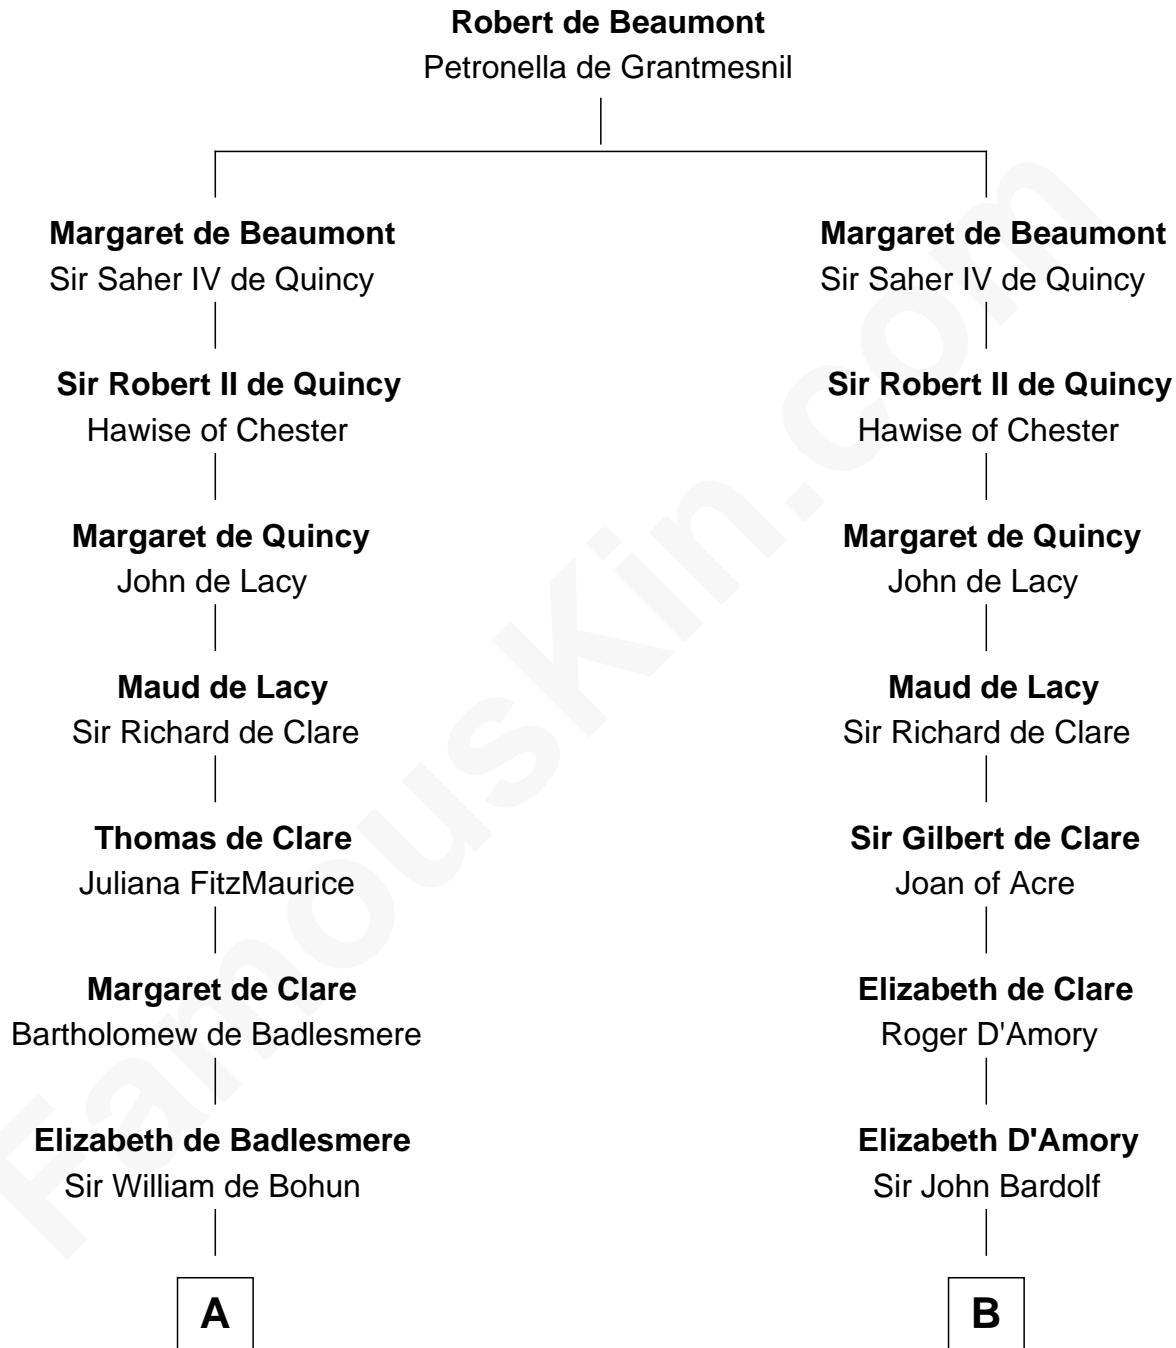

FamousKin.com

Relationship Chart of

Henry Lee III

9th Governor of Virginia

20th cousin 1 time removed of

Charles Carnan Ridgely

15th Governor of Maryland

C

Laetitia Corbin

Richard Lee

Henry Lee

Mary Bland

Col. Henry Lee

Lucy Grymes

Henry Lee III

Light-Horse Harry

Charles R. Carnan

Charles Carnan Ridgely

15th Governor of Maryland