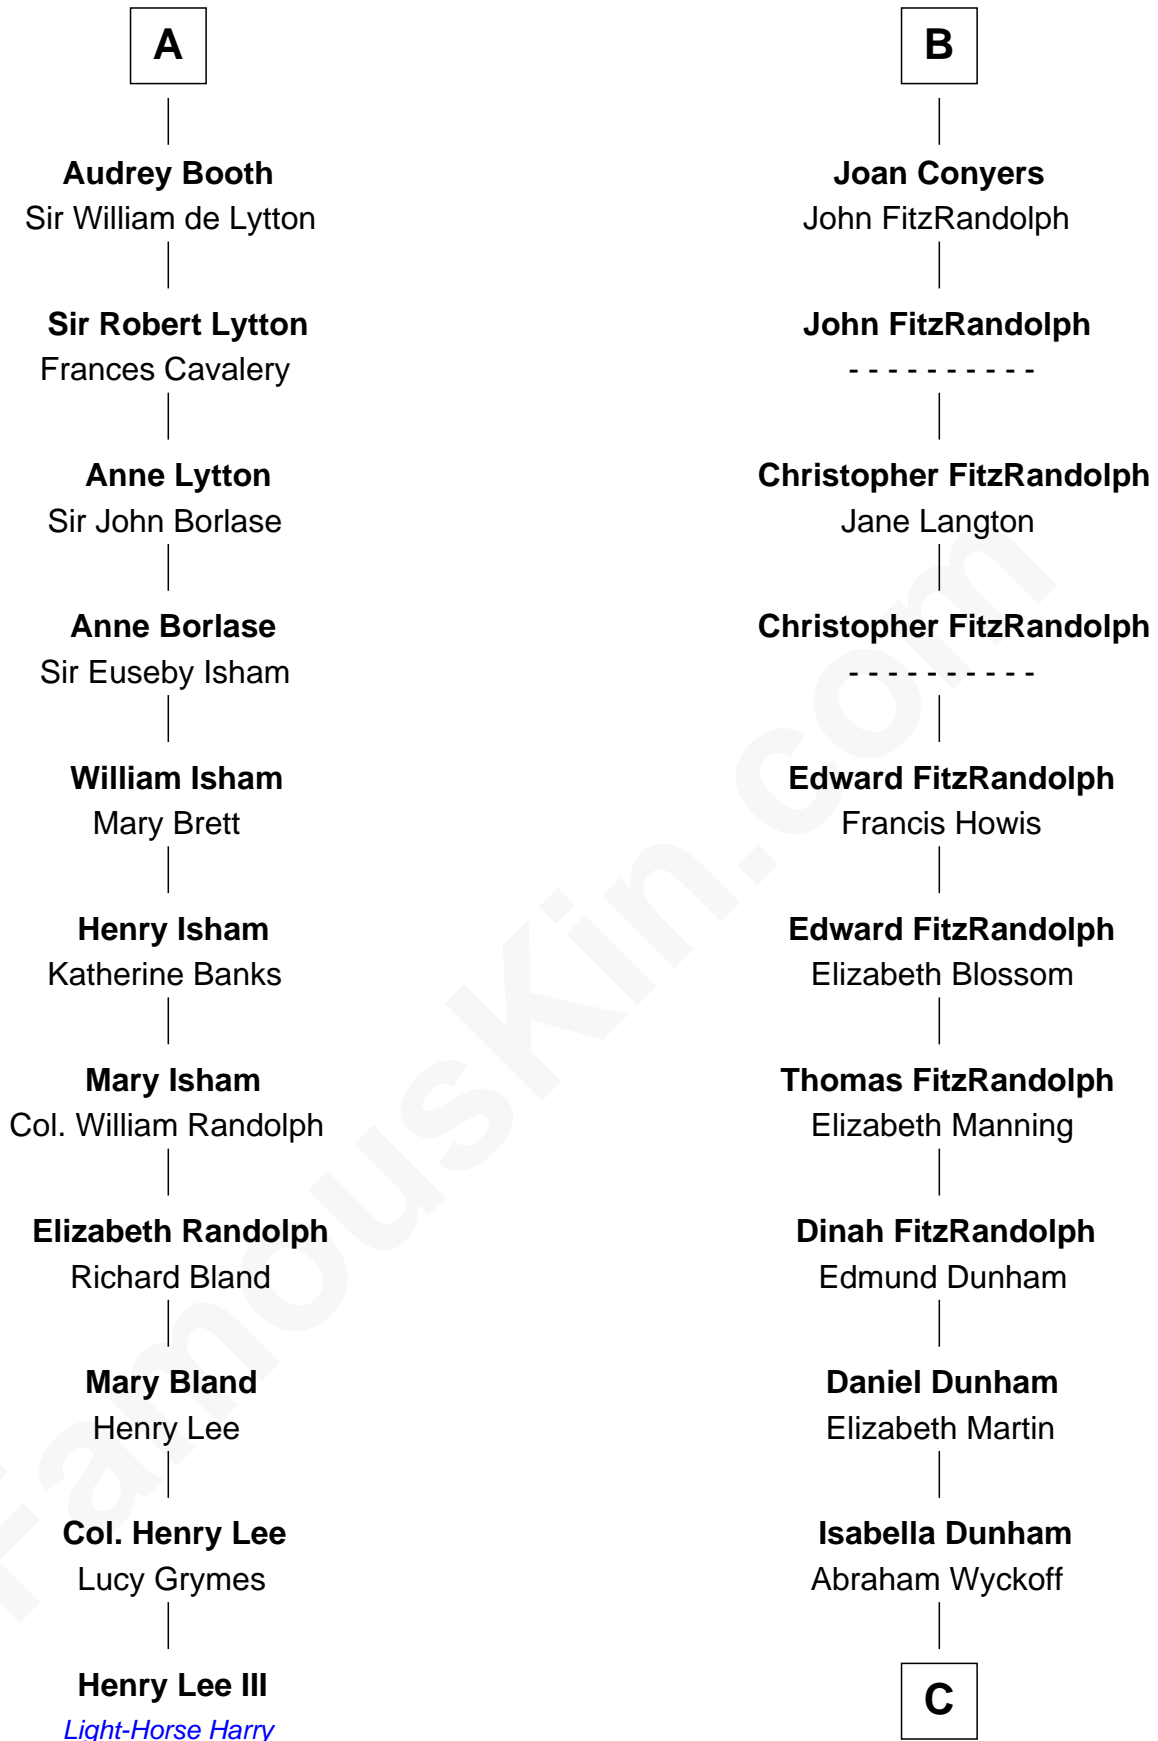

# FamousKin.com Relationship Chart of

**Henry Lee III**

*9th Governor of Virginia*

17th cousin 3 times removed of

**Georgia O'Keeffe**

*American Artist*

**Sir William de Ros**

Eustache Fitz Ralph

C

**Charles Wyckoff**

Alletta Maria Field

**Isabella Wyckoff**

George Victor Totto

**Ida Ten Eyck Totto**

Francis Calyxtus O'Keeffe

**Georgia O'Keeffe**

*American Artist*