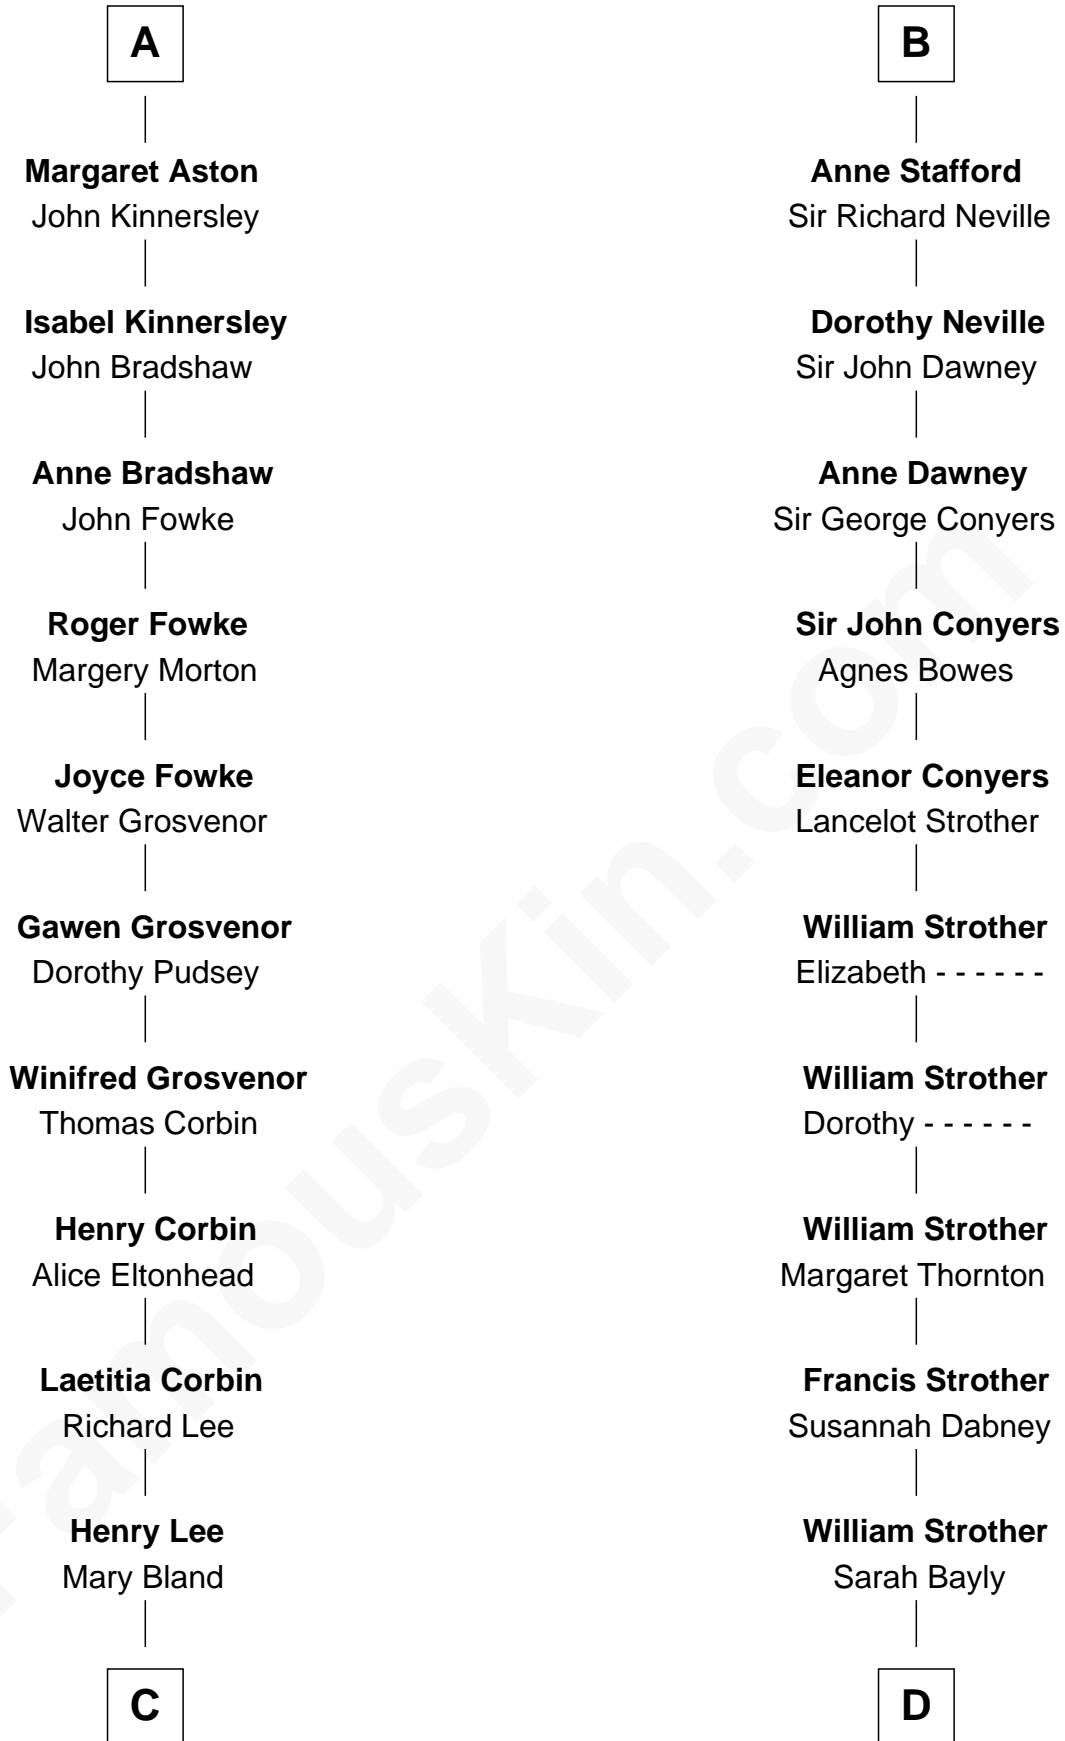

FamousKin.com Relationship Chart of

Henry Lee III

9th Governor of Virginia

18th cousin of

Zachary Taylor

12th U.S. President

John de Botetourte

Maud FitzThomas

C

Col. Henry Lee

Lucy Grymes

Henry Lee III

Light-Horse Harry

D

Sarah Dabney Strother

Col. Richard Taylor

Zachary Taylor

12th U.S. President

FamousKin.com