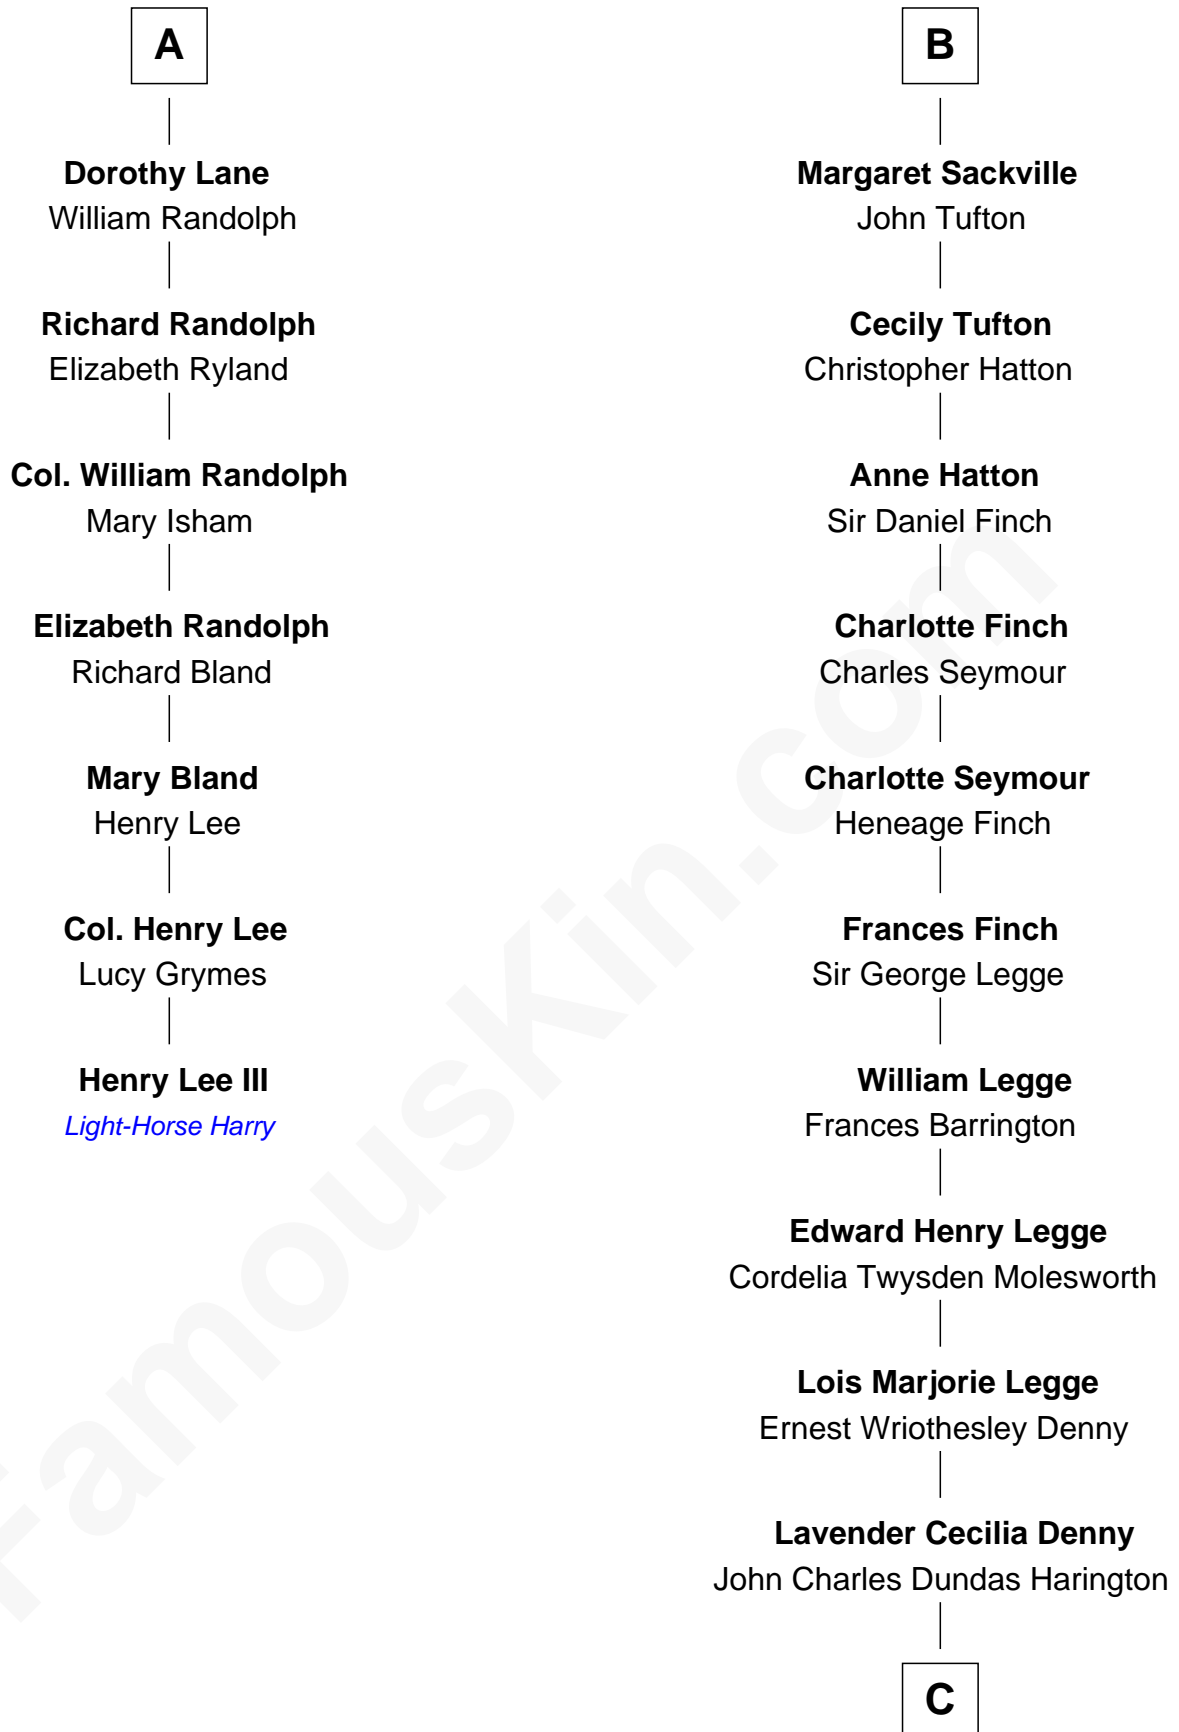

# FamousKin.com Relationship Chart of

**Henry Lee III**

*9th Governor of Virginia*

13th cousin 5 times removed of

**Kit Harington**

*TV Actor - "Game of Thrones"*

**Sir John Howard**

Alice Tendring

**Sir Robert Howard**

Margaret Mowbray

**Katherine Howard**

Sir Edward Neville

**Catherine Neville**

Robert Tanfield

**William Tanfield**

Elizabeth Stavelly

Mary Hussey

**Elizabeth Howard**

Henry Wentworth

**Margery Wentworth**

Sir William Waldegrave

**Margaret Waldegrave**

Sir John St. John

**Margaret St. John**

Sir Francis Russell

**Margaret Russell**

Sir George Clifford

**Ann Clifford**

Richard Sackville

**B**

C

Sir David Richard Harington