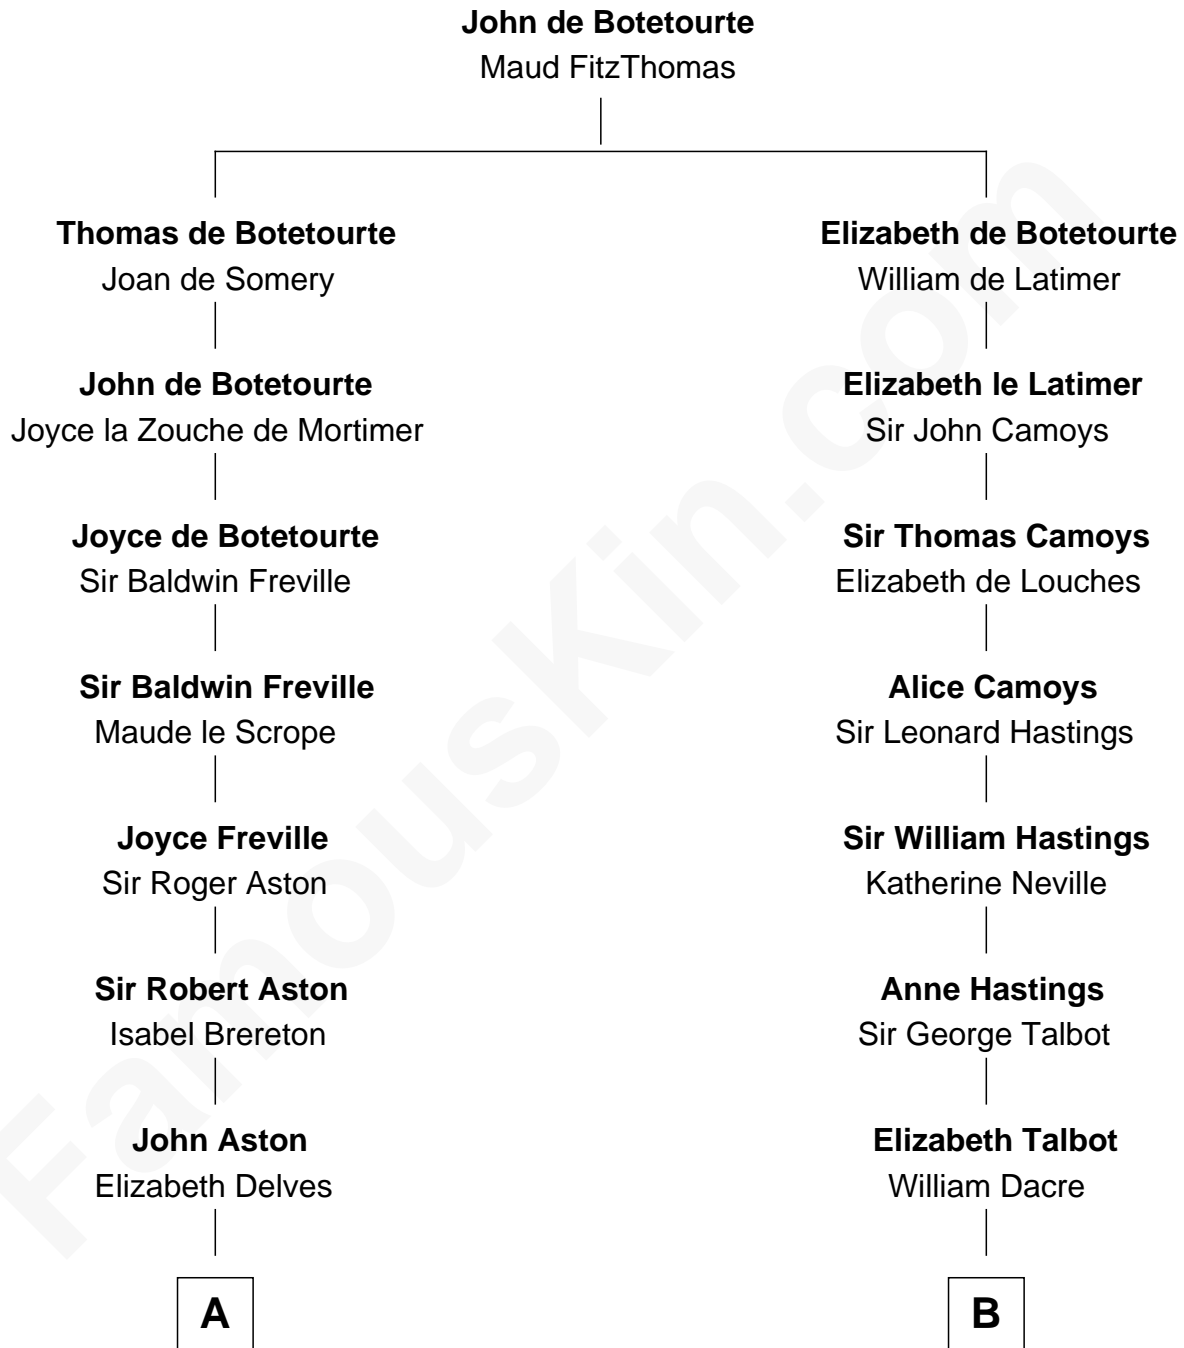

FamousKin.com Relationship Chart of

Henry Lee III

9th Governor of Virginia

18th cousin 3 times removed of

Kit Harington

TV Actor - "Game of Thrones"

C

Col. Henry Lee

Lucy Grymes

Henry Lee III

Light-Horse Harry

D

Edward Henry Legge

Cordelia Twysden Molesworth

Lois Marjorie Legge

Ernest Wriothsesley Denny