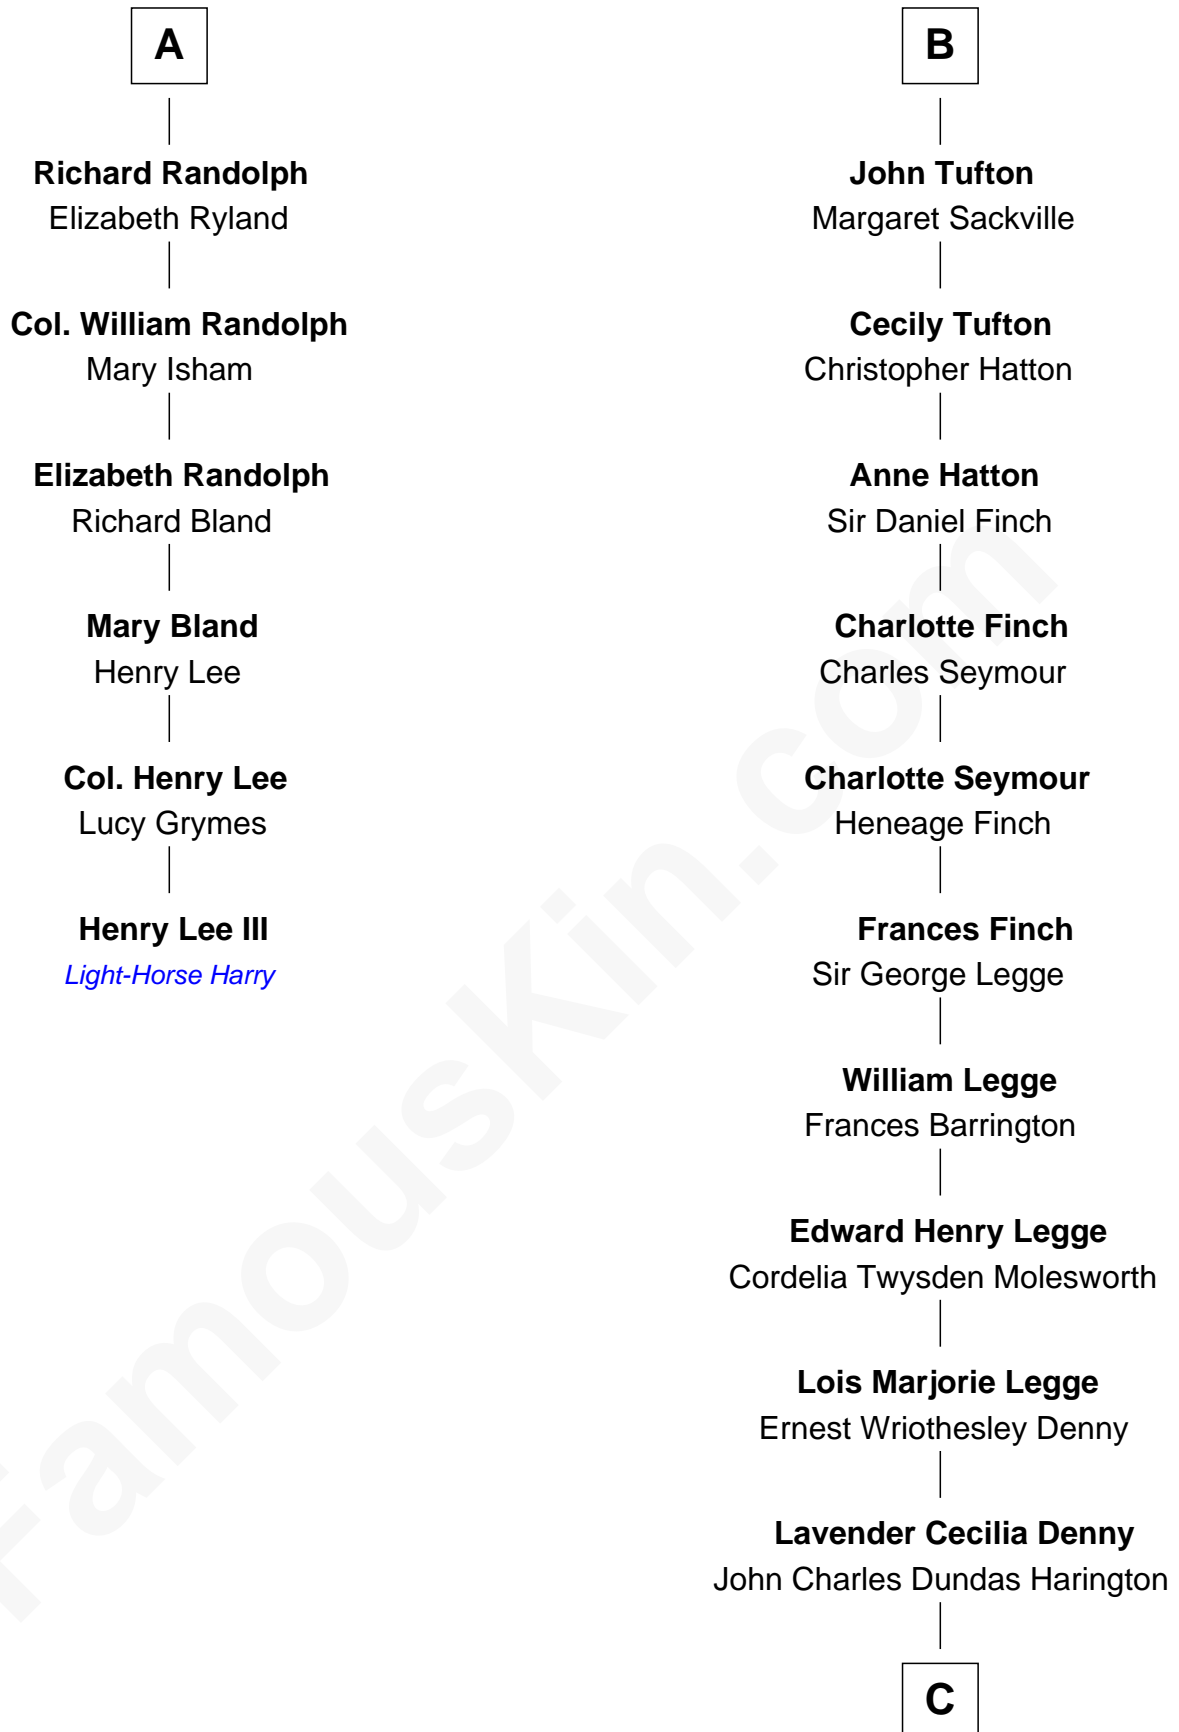

FamousKin.com Relationship Chart of

Henry Lee III

9th Governor of Virginia

12th cousin 6 times removed of

Kit Harington

TV Actor - "Game of Thrones"

Sir Ralph Neville

Joan Beaufort

Anne Tanfield

Clement Vincent

Elizabeth Vincent

Richard Lane

Dorothy Lane

William Randolph

A

Eleanor Neville

Sir Henry Percy

Katherine Percy

Sir Edmund Grey

George Grey

Catherine Herbert

Anne Grey

Sir John Hussey

Anne Hussey

Sir Humphrey Browne

Christian Browne

Sir John Tufton

Sir Nicholas Tufton

Frances Cecil

B

C

Sir David Richard Harington