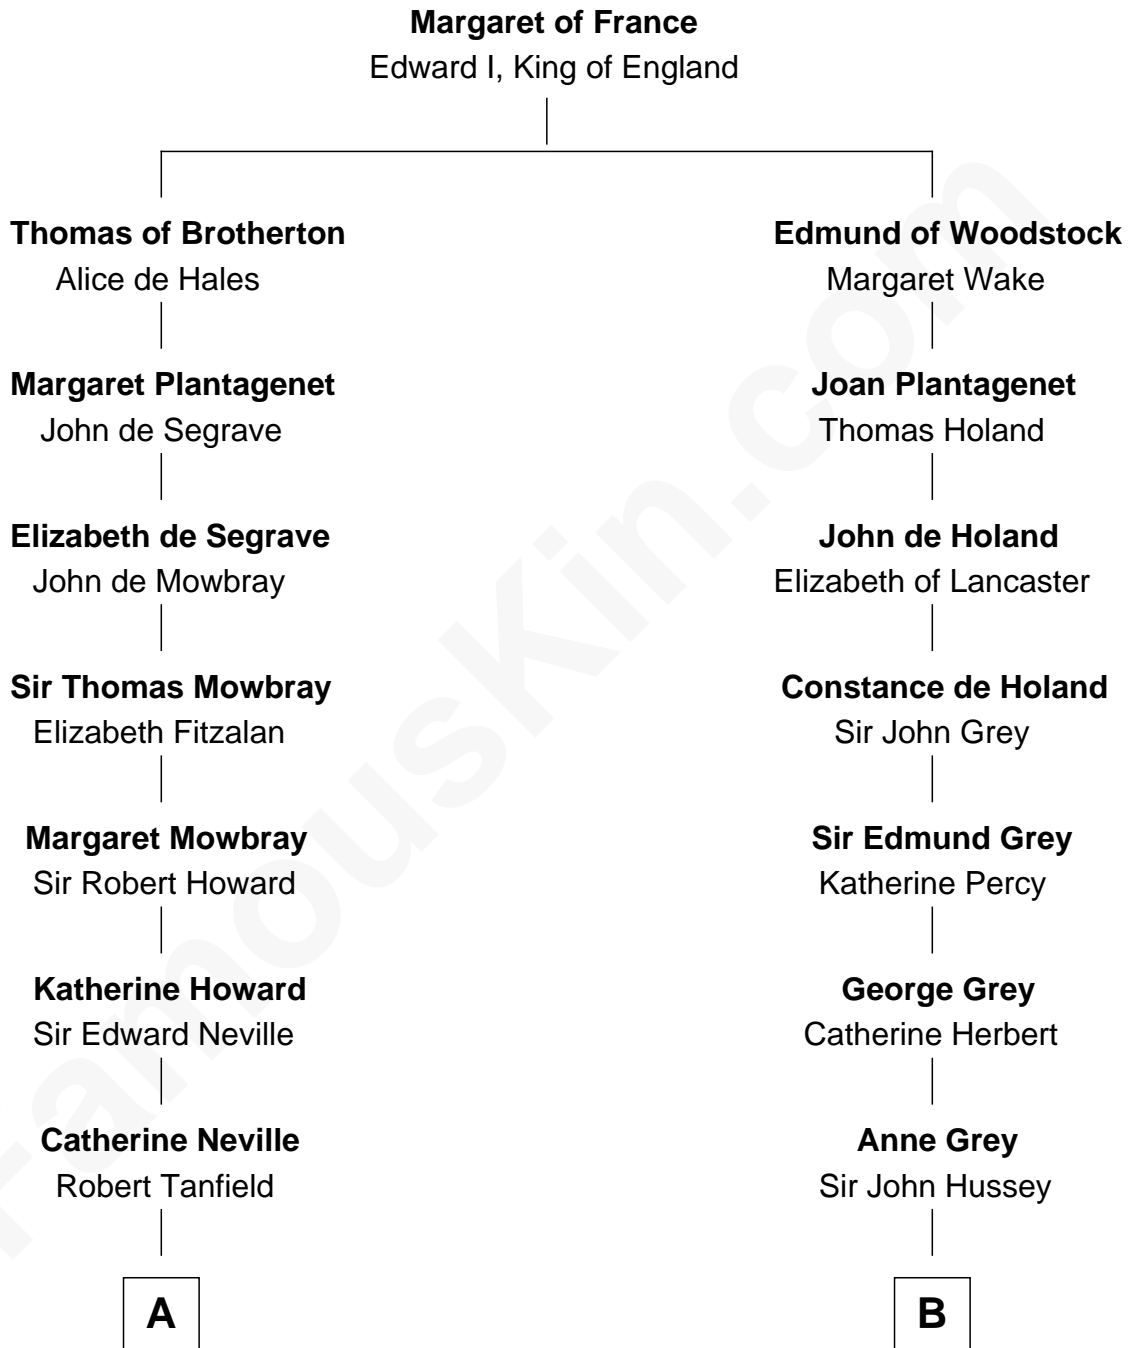

FamousKin.com Relationship Chart of

Henry Lee III

9th Governor of Virginia

17th cousin 4 times removed of

Kit Harington

TV Actor - "Game of Thrones"

C

Edward Henry Legge

Cordelia Twysden Molesworth

Lois Marjorie Legge

Ernest Wriothsesley Denny

Lavender Cecilia Denny

John Charles Dundas Harington

Sir David Richard Harington

Deborah Jane Catesby

Kit Harington

TV Actor - "Game of Thrones"