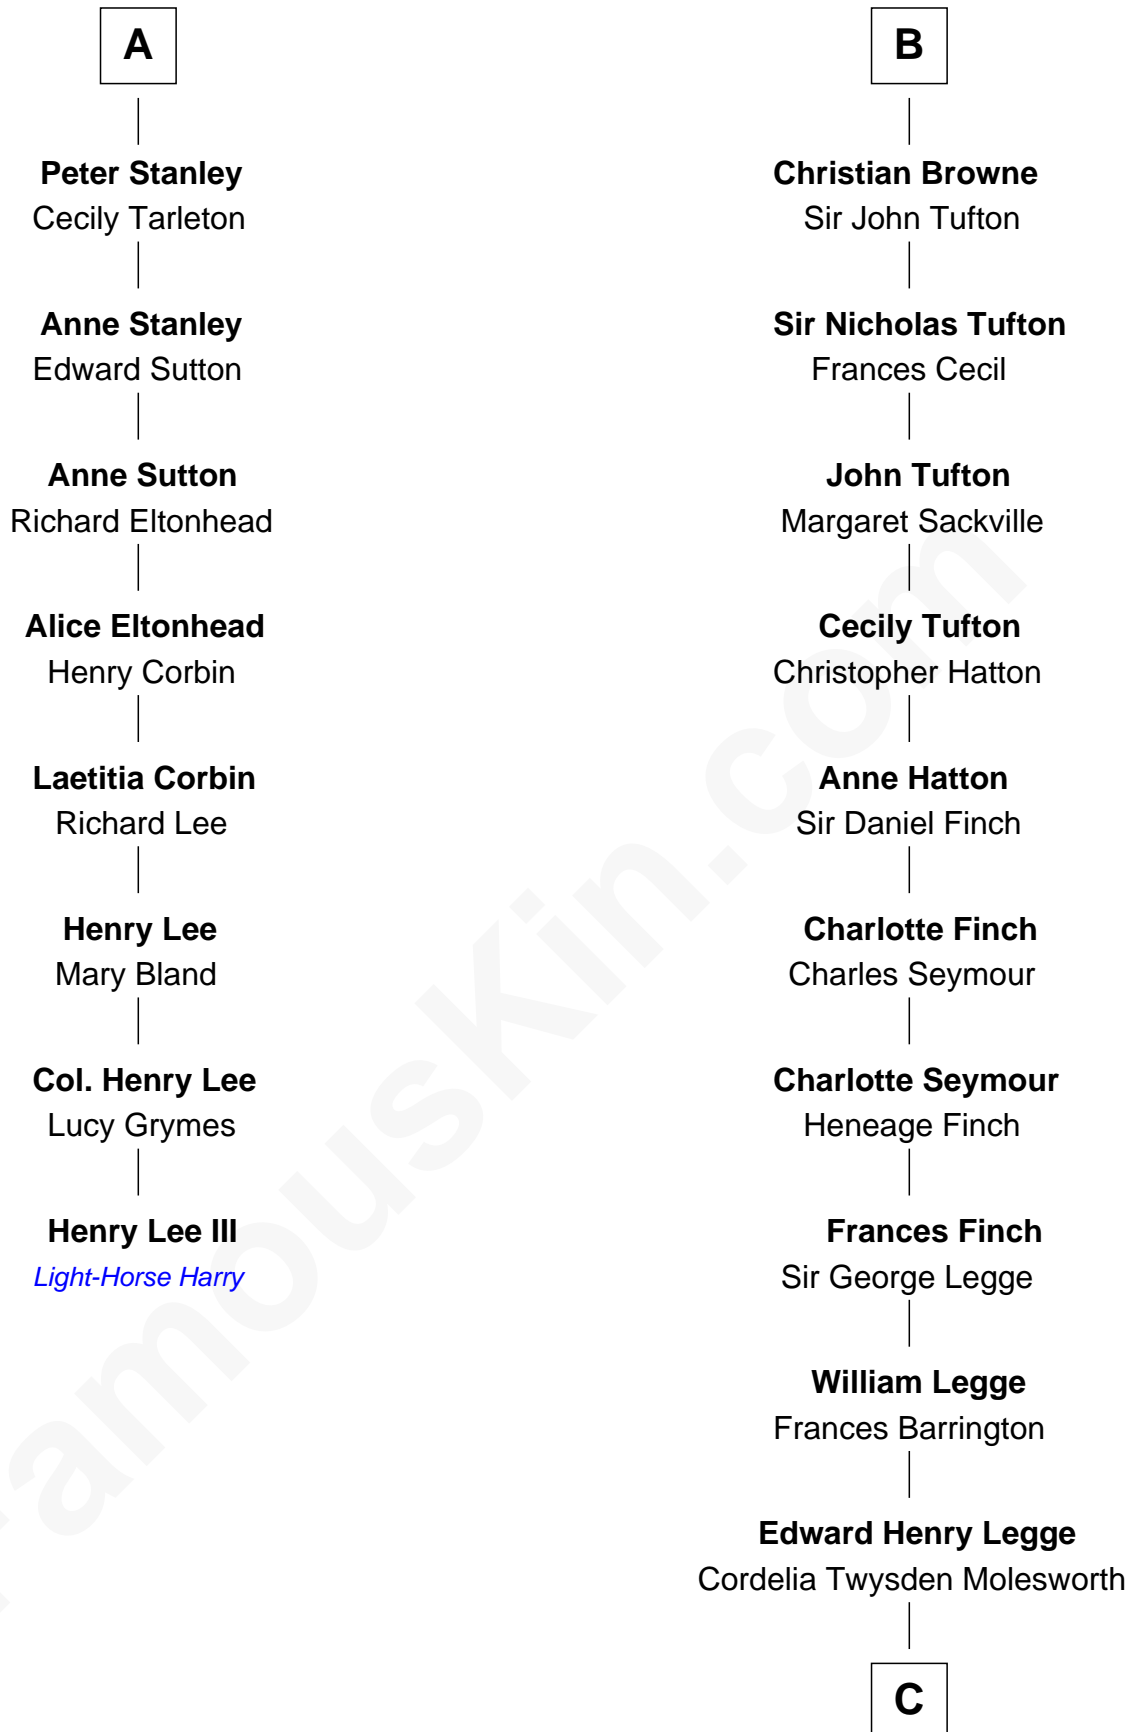

FamousKin.com Relationship Chart of

Henry Lee III

9th Governor of Virginia

14th cousin 6 times removed of

Kit Harington

TV Actor - "Game of Thrones"

Sir Robert de Holland

Maude la Zouche

C

Lois Marjorie Legge
Ernest Wriothesley Denny

Lavender Cecilia Denny
John Charles Dundas Harington

Sir David Richard Harington
Deborah Jane Catesby

Kit Harington

TV Actor - "Game of Thrones"