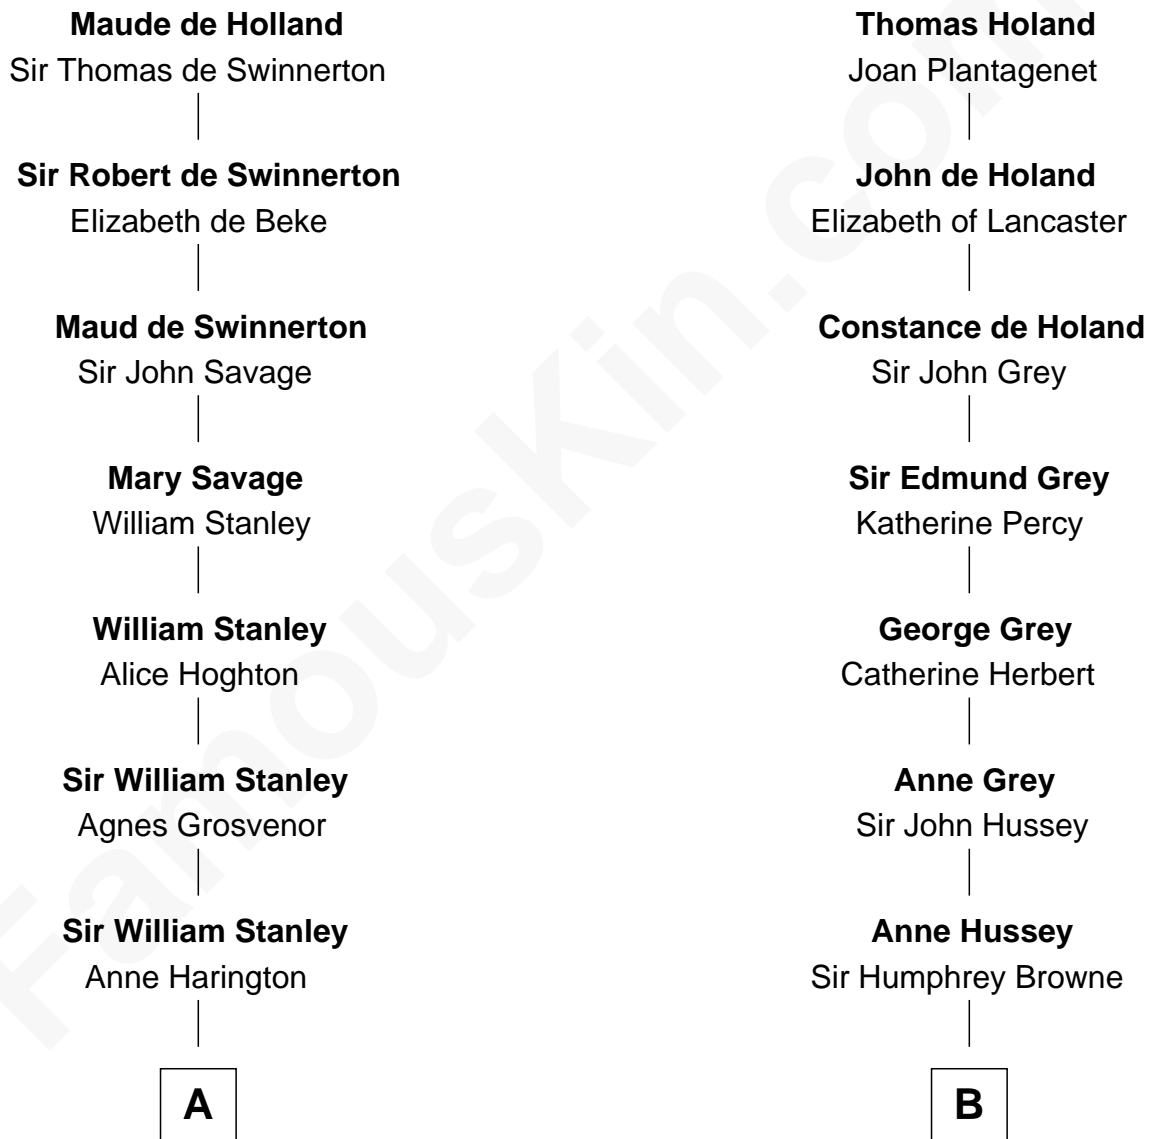

FamousKin.com Relationship Chart of

Henry Lee III

9th Governor of Virginia

14th cousin 6 times removed of

Kit Harington

TV Actor - "Game of Thrones"

Sir Robert de Holland

Maude la Zouche

C

Lois Marjorie Legge
Ernest Wriothesley Denny

Lavender Cecilia Denny
John Charles Dundas Harington

Sir David Richard Harington
Deborah Jane Catesby

Kit Harington

TV Actor - "Game of Thrones"