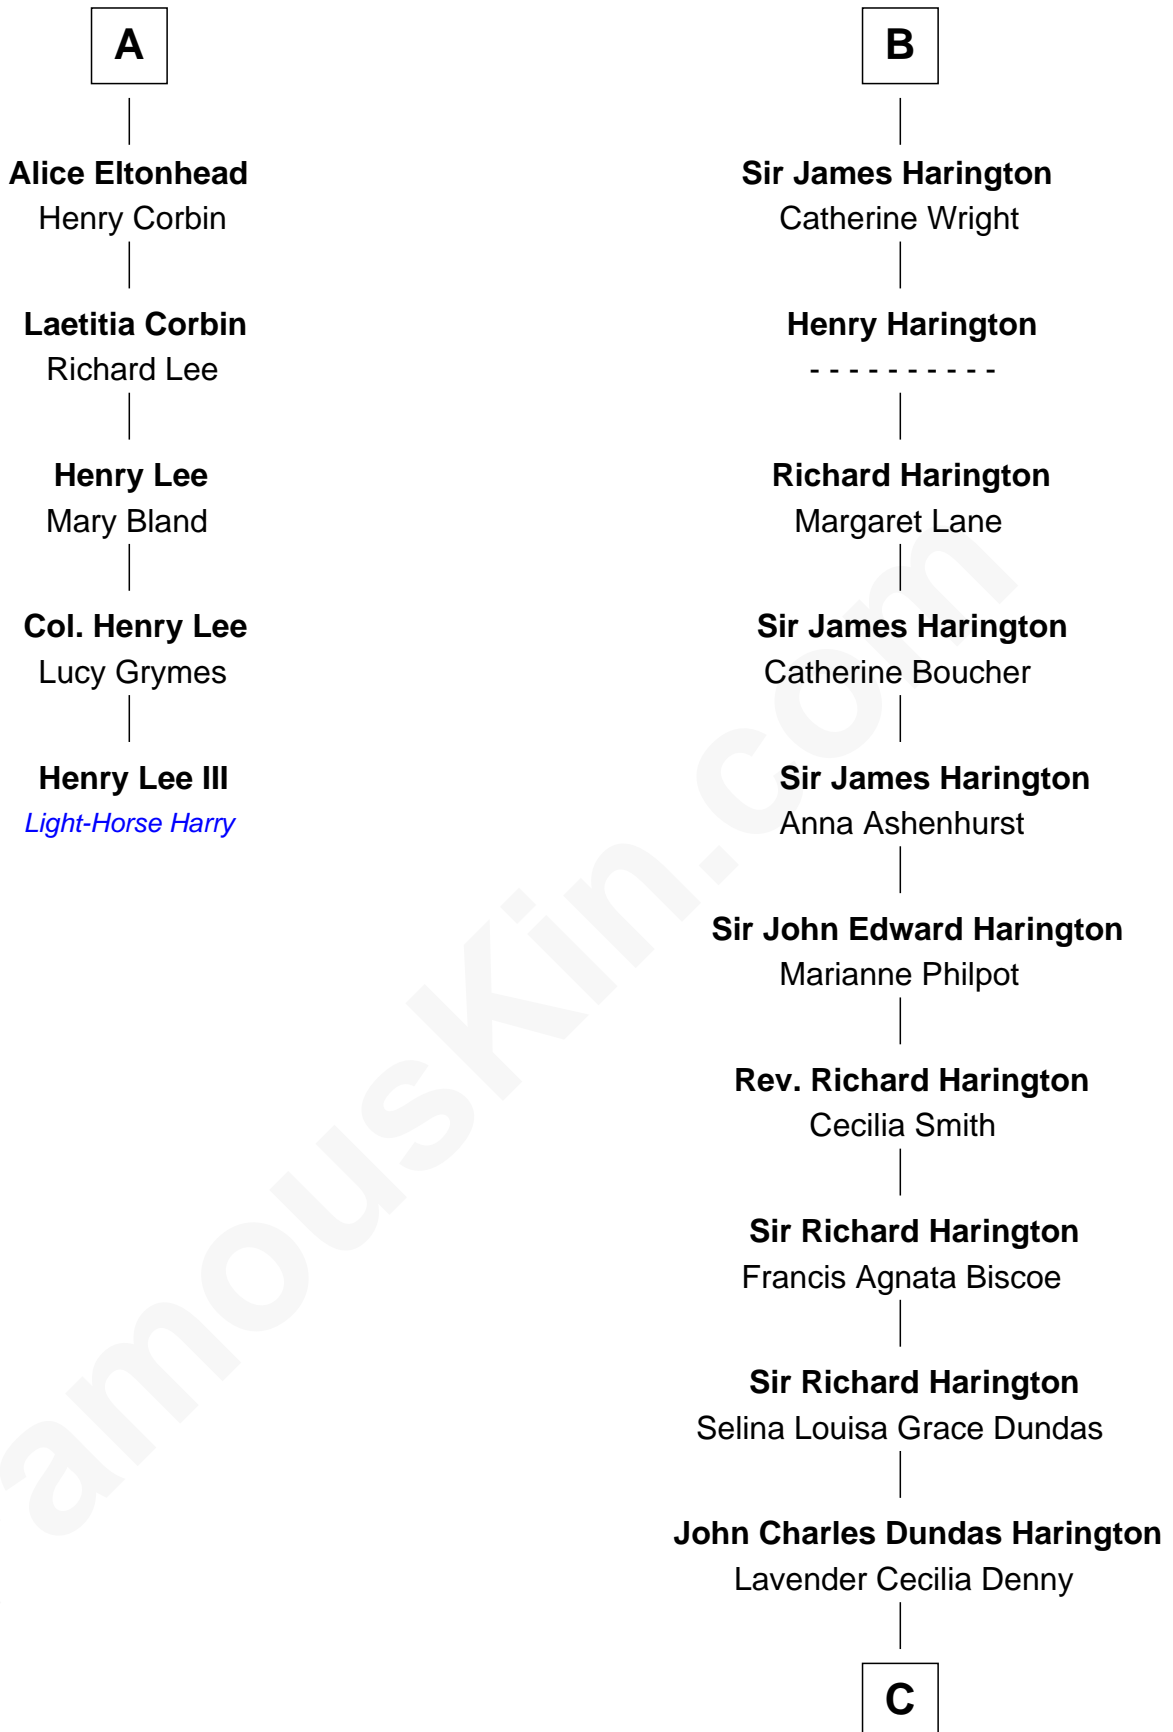

FamousKin.com Relationship Chart of

Henry Lee III

9th Governor of Virginia

11th cousin 7 times removed of

Kit Harington

TV Actor - "Game of Thrones"

Sir Robert Goushill

Elizabeth Fitzalan

C

Sir David Richard Harington

Deborah Jane Catesby

Kit Harington

TV Actor - "Game of Thrones"

FamousKin.com