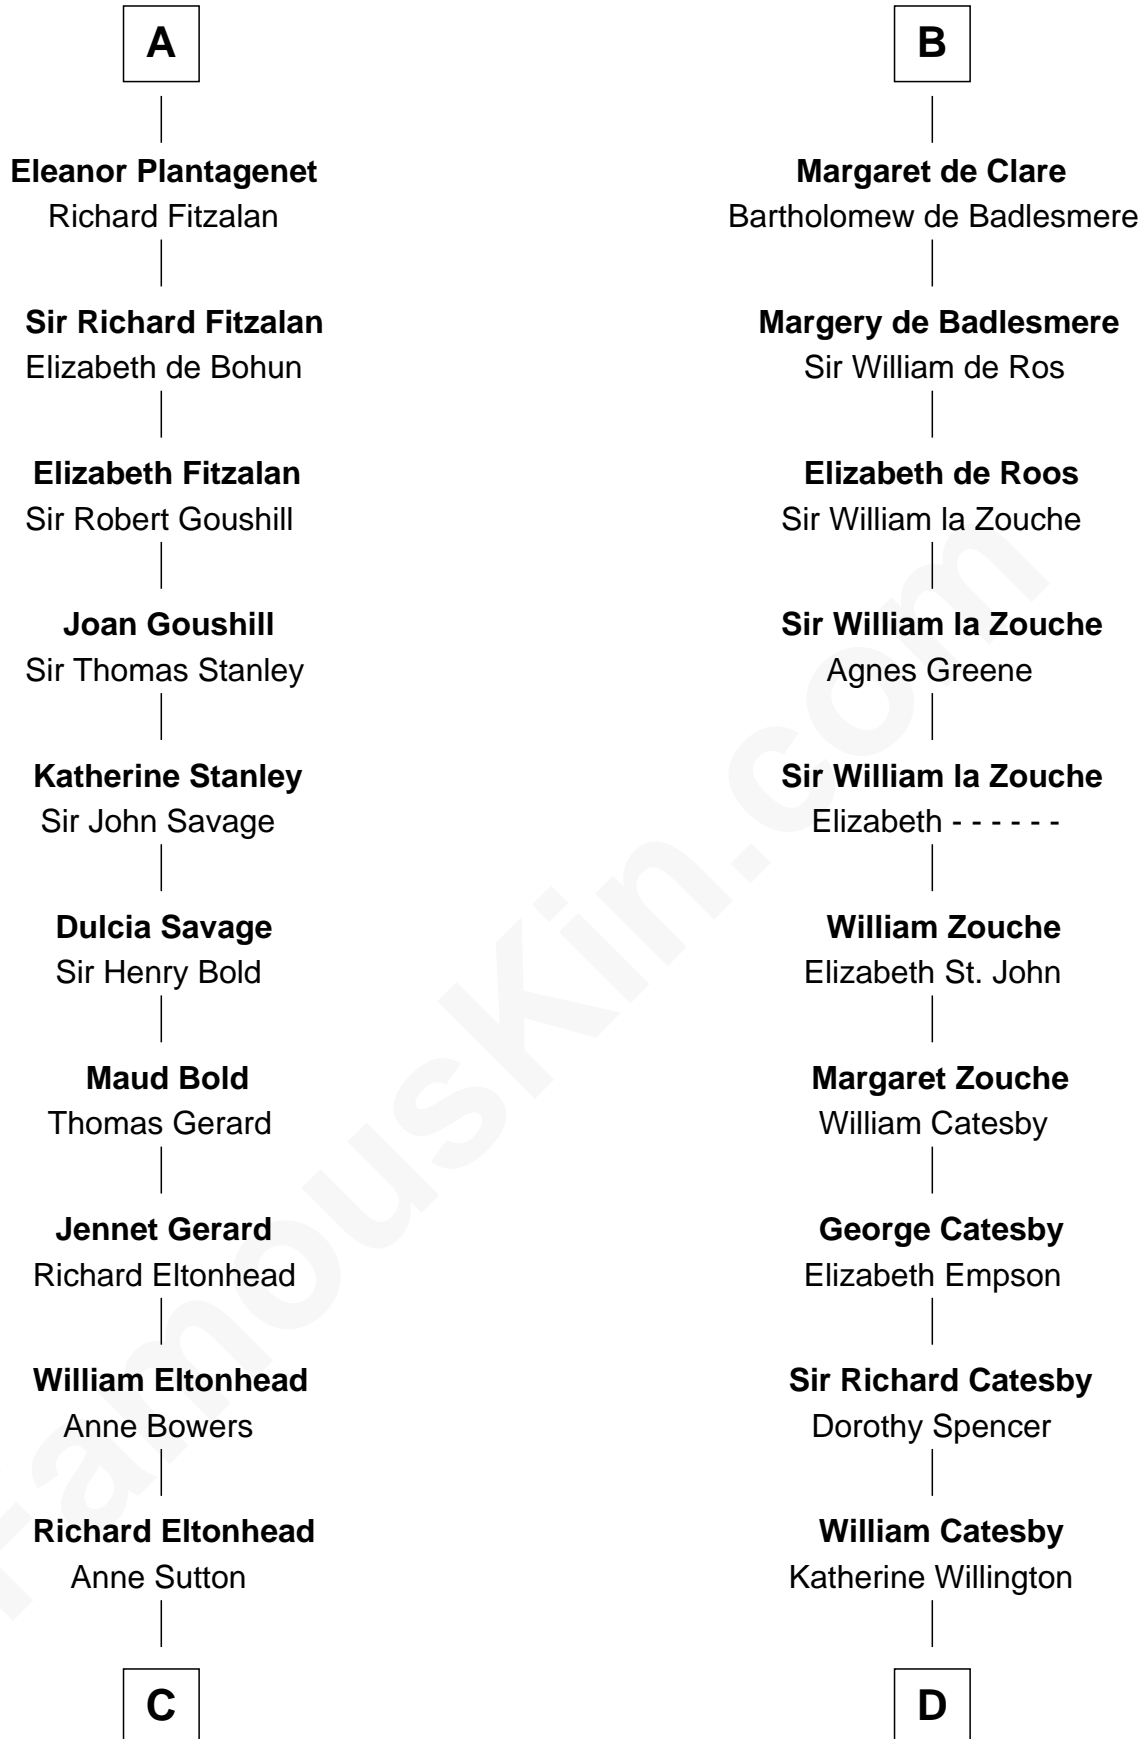

## Relationship Chart of

### Henry Lee III

9th Governor of Virginia

18th cousin 3 times removed of

**Robert Catesby**

Leader of Gunpowder Plot

**C**

**Alice Eltonhead**

Henry Corbin

**Laetitia Corbin**

Richard Lee

**Henry Lee**

Mary Bland

**Col. Henry Lee**

Lucy Grymes

**Henry Lee III**

*Light-Horse Harry*

**D**

**Sir William Catesby**

Anne Throckmorton

**Robert Catesby**

*Leader of Gunpowder Plot*

FamousKin.com