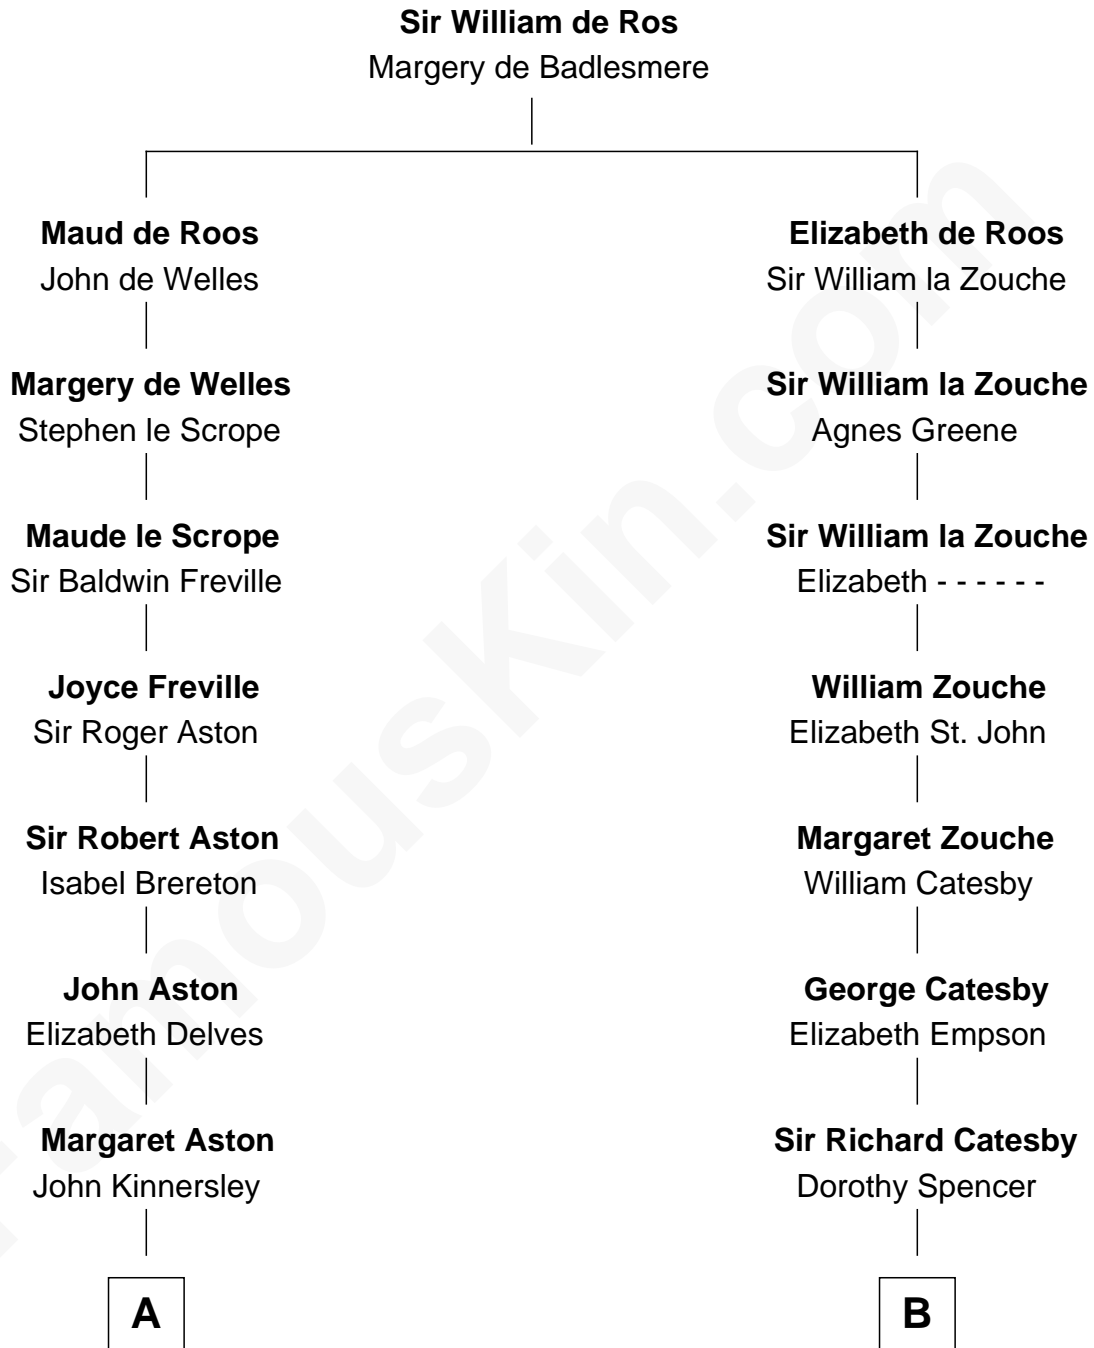

FamousKin.com

Relationship Chart of

Henry Lee III

9th Governor of Virginia

9th cousin 8 times removed of

Robert Catesby

Leader of Gunpowder Plot

A

Isabel Kinnersley

John Bradshaw

Anne Bradshaw

John Fowke

Roger Fowke

Margery Morton

Joyce Fowke

Walter Grosvenor

Katherine Willington

Sir William Catesby

Anne Throckmorton

Robert Catesby

Leader of Gunpowder Plot