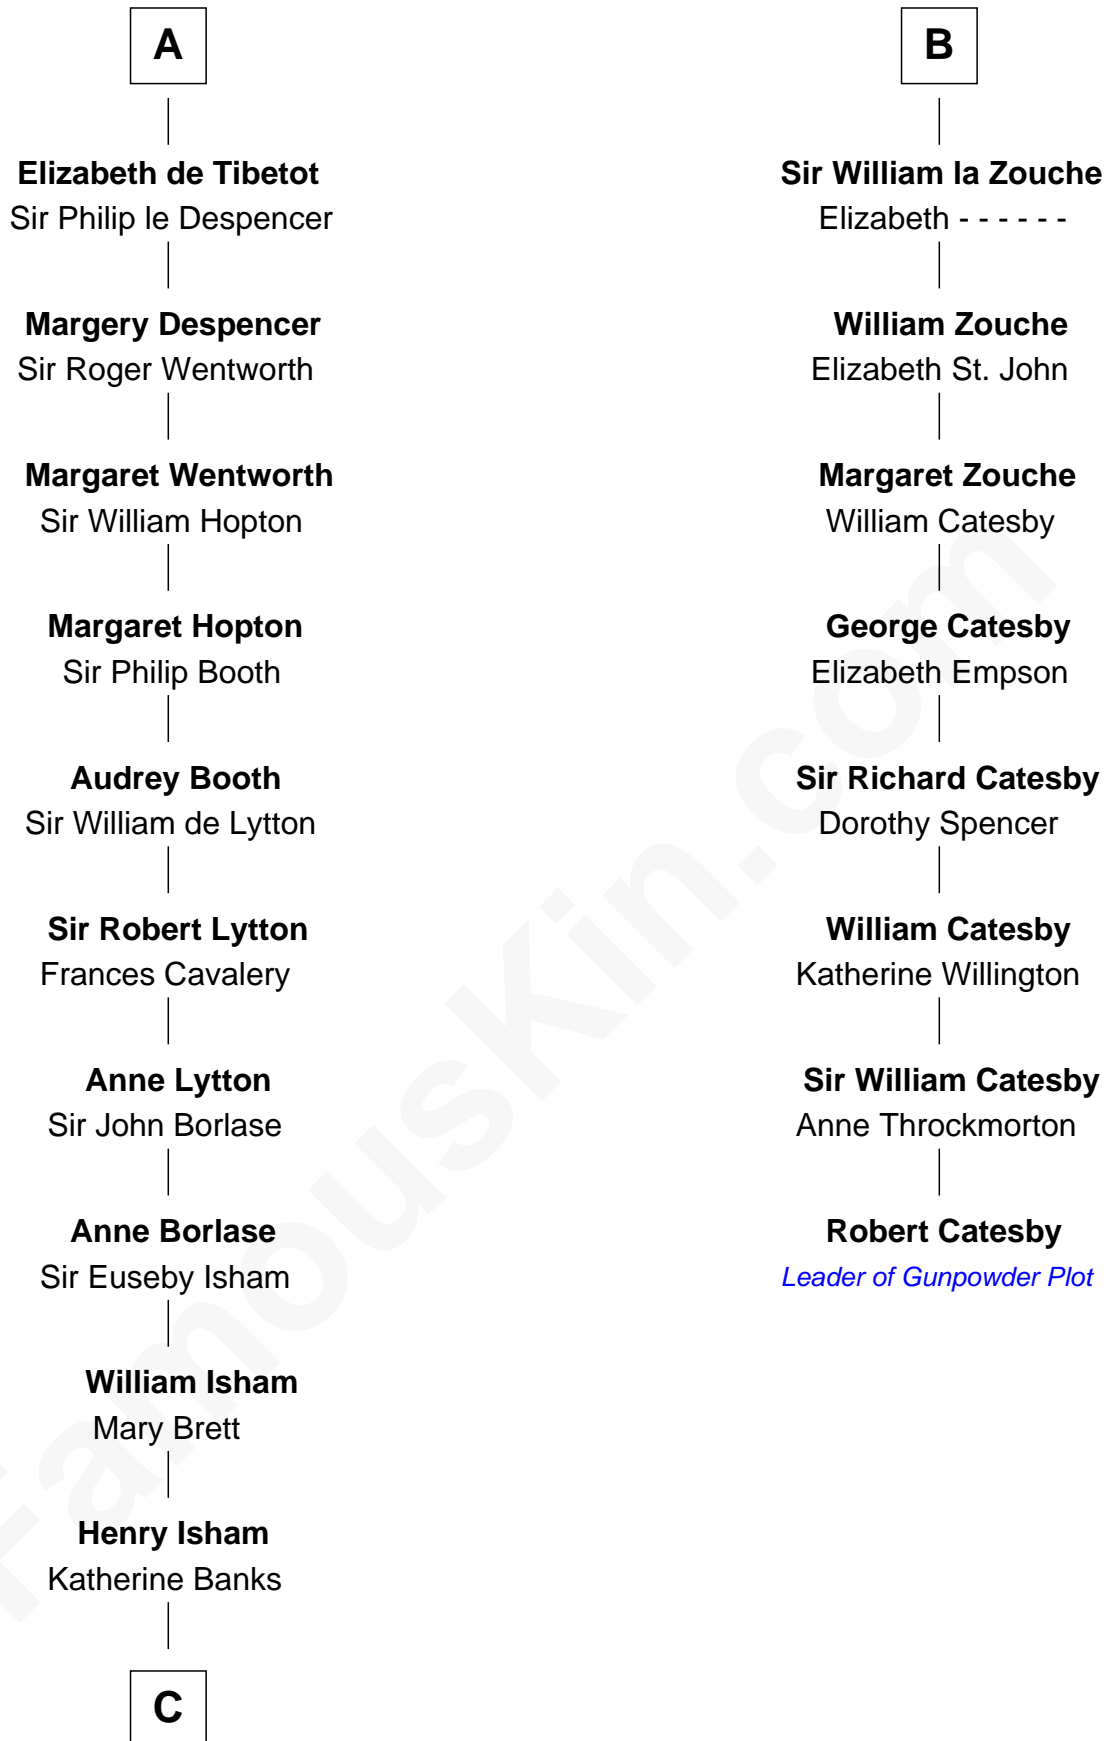

FamousKin.com

Relationship Chart of

Henry Lee III

9th Governor of Virginia

14th cousin 7 times removed of

Robert Catesby

Leader of Gunpowder Plot

C

—
Mary Isham
Col. William Randolph

—
Elizabeth Randolph
Richard Bland

—
Mary Bland
Henry Lee

—
Col. Henry Lee
Lucy Grymes

—
Henry Lee III
Light-Horse Harry

FamousKin.com