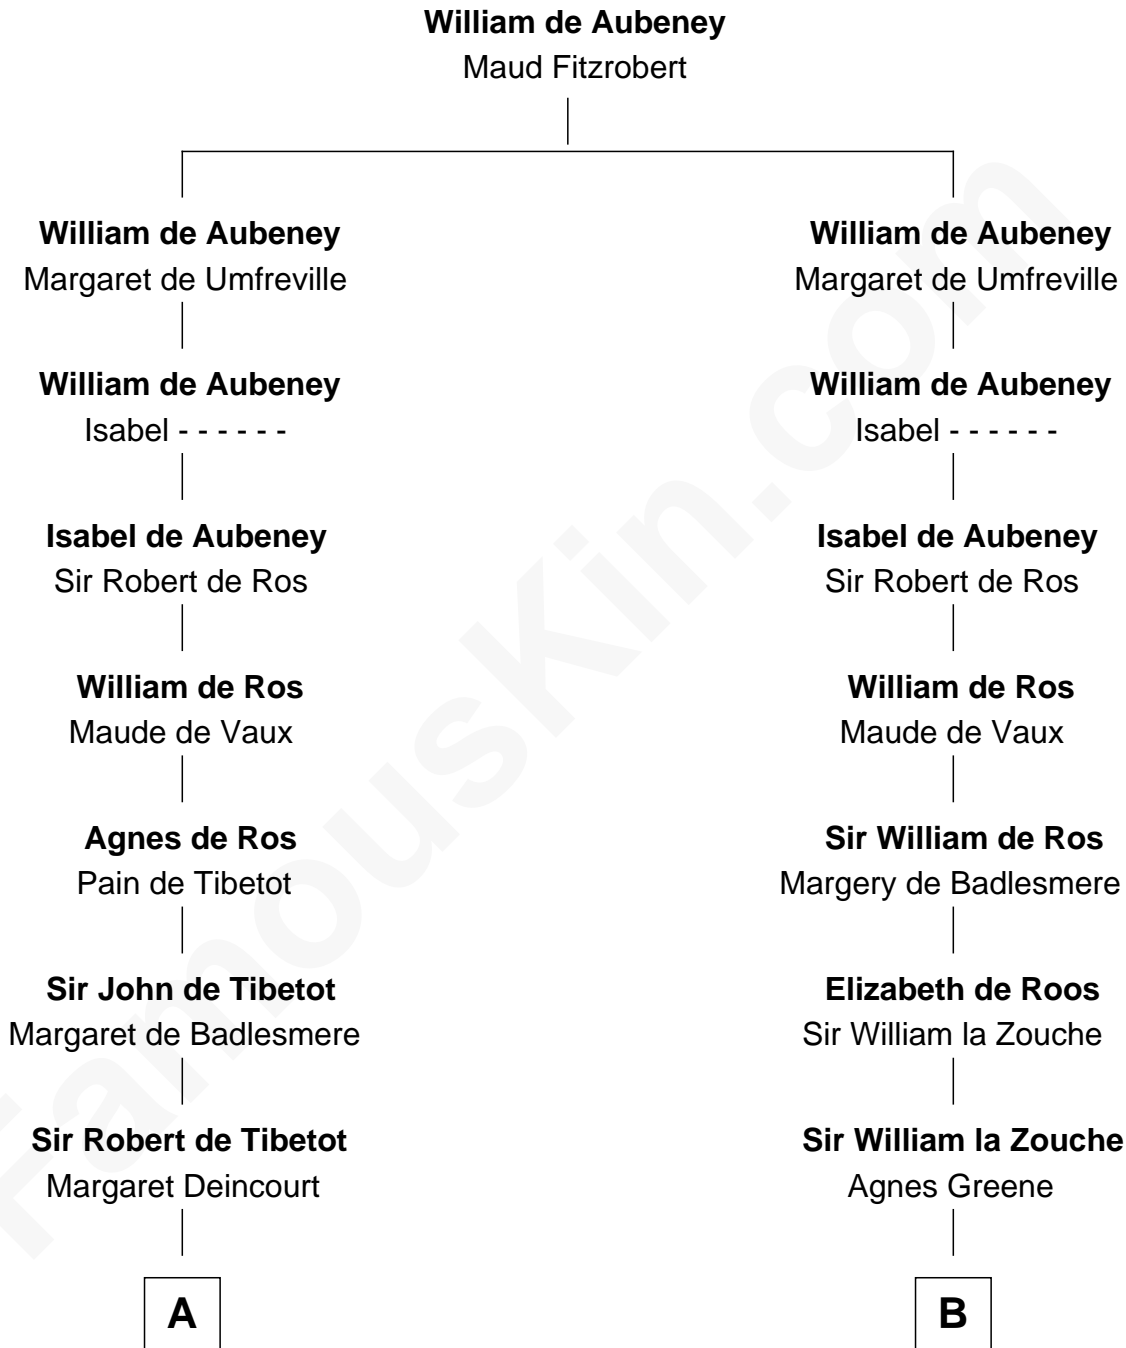

FamousKin.com

Relationship Chart of

Henry Lee III

9th Governor of Virginia

14th cousin 7 times removed of

Robert Catesby

Leader of Gunpowder Plot

C

—
Mary Isham
Col. William Randolph

—
Elizabeth Randolph
Richard Bland

—
Mary Bland
Henry Lee

—
Col. Henry Lee
Lucy Grymes

—
Henry Lee III
Light-Horse Harry

FamousKin.com