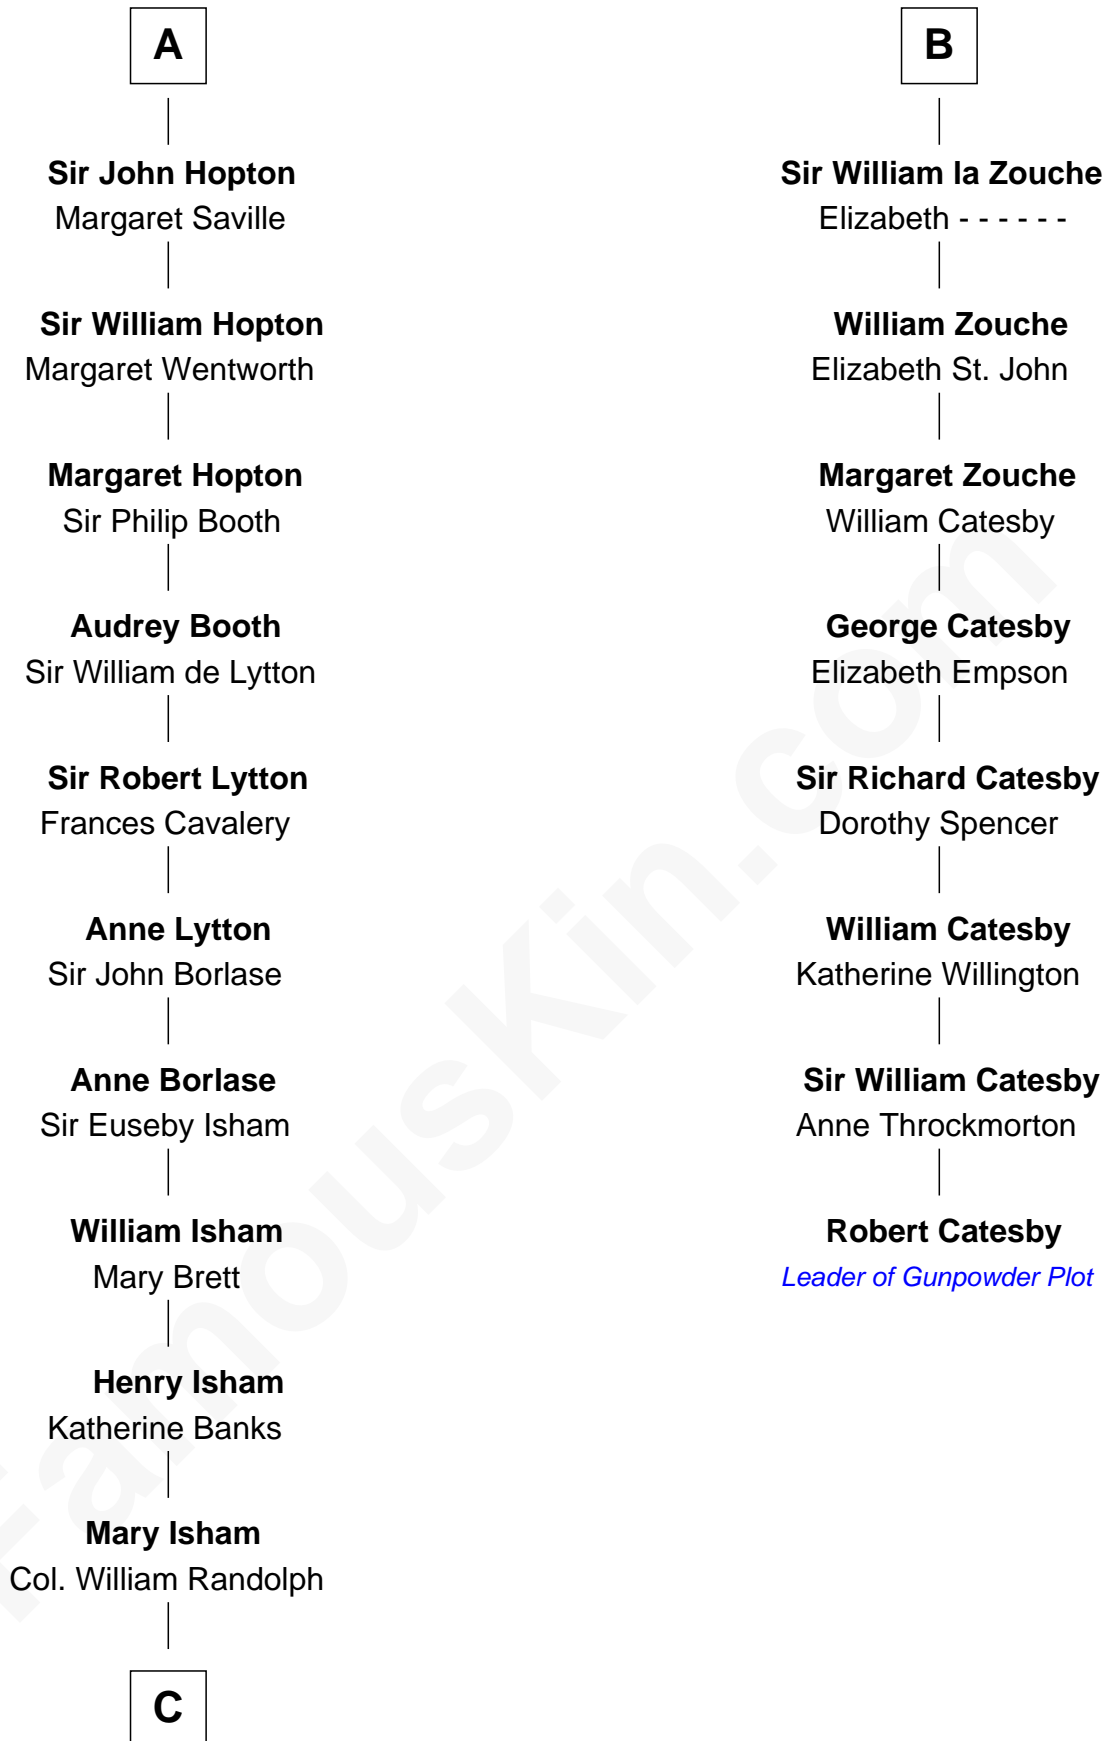

## Relationship Chart of

### Henry Lee III

9th Governor of Virginia

14th cousin 6 times removed of

**Robert Catesby**

Leader of Gunpowder Plot

**William I, King of Scotland**

----- Avenal

**C**