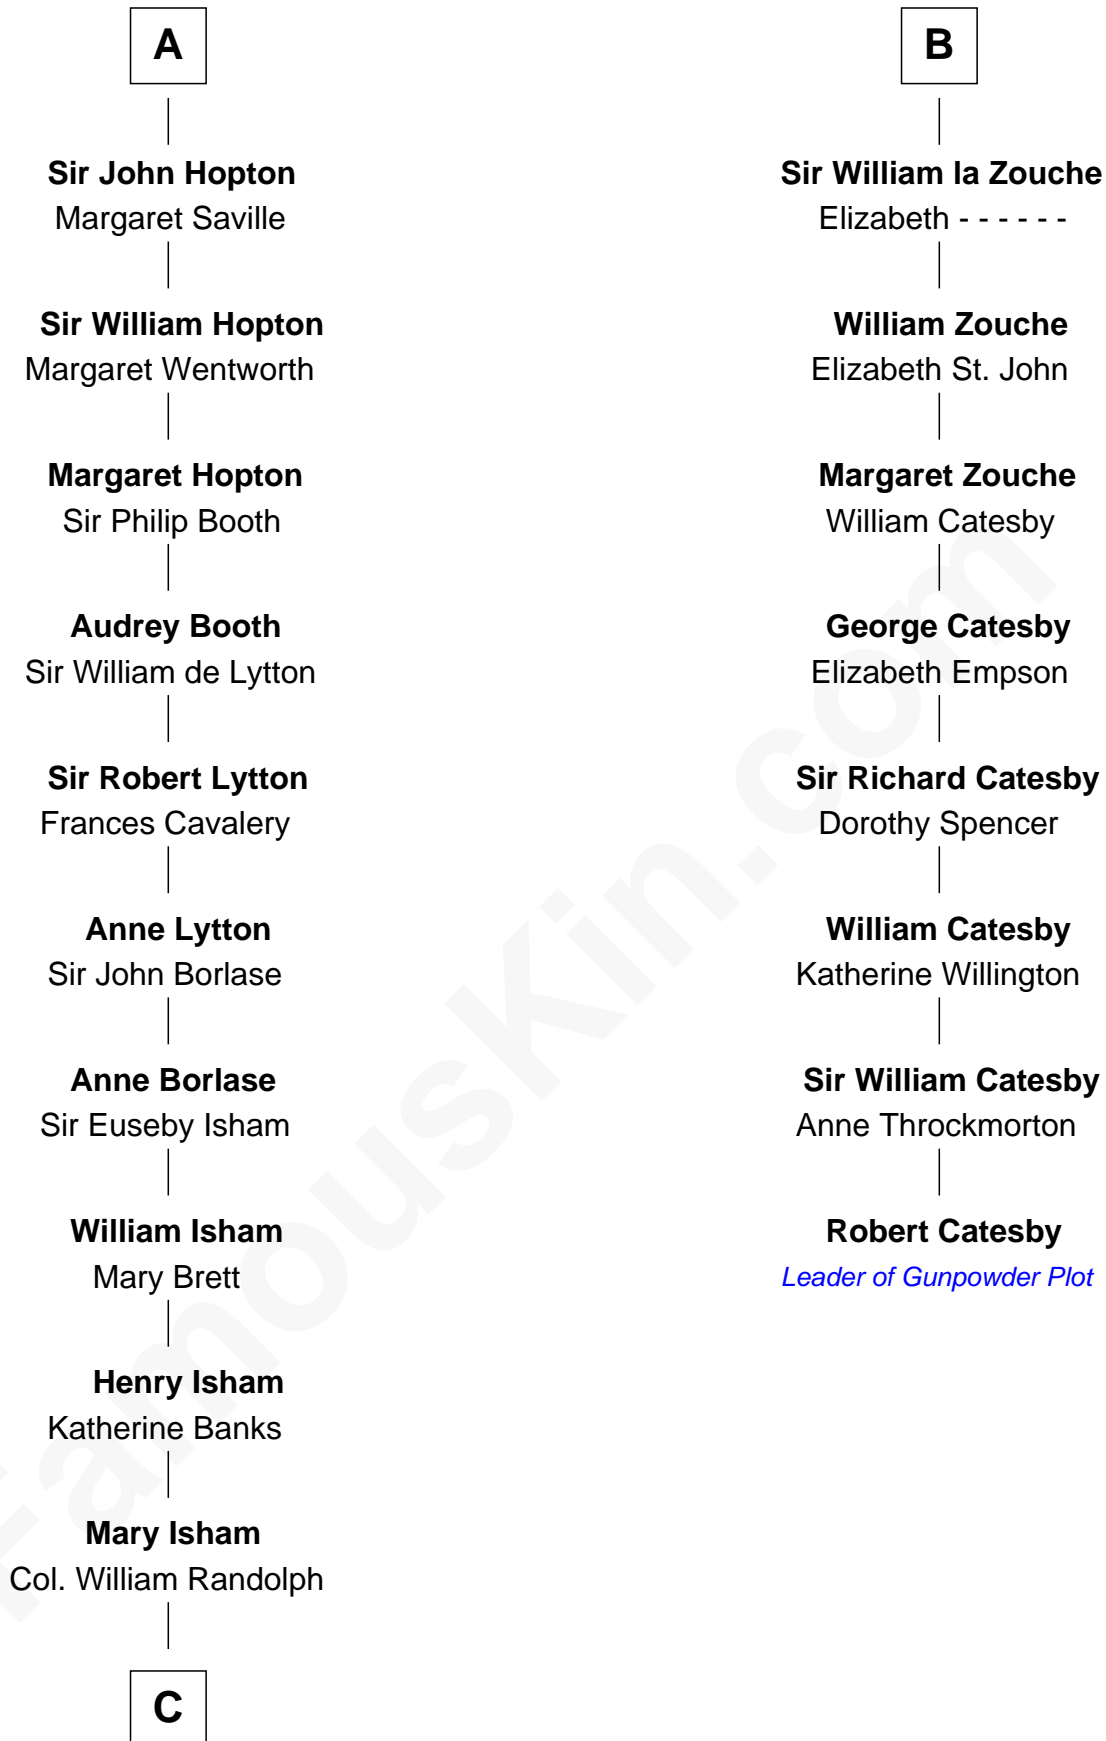

FamousKin.com

Relationship Chart of

Henry Lee III

9th Governor of Virginia

14th cousin 6 times removed of

Robert Catesby

Leader of Gunpowder Plot

C

—
Elizabeth Randolph

Richard Bland

—
Mary Bland

Henry Lee

—
Col. Henry Lee

Lucy Grymes

—
Henry Lee III

Light-Horse Harry