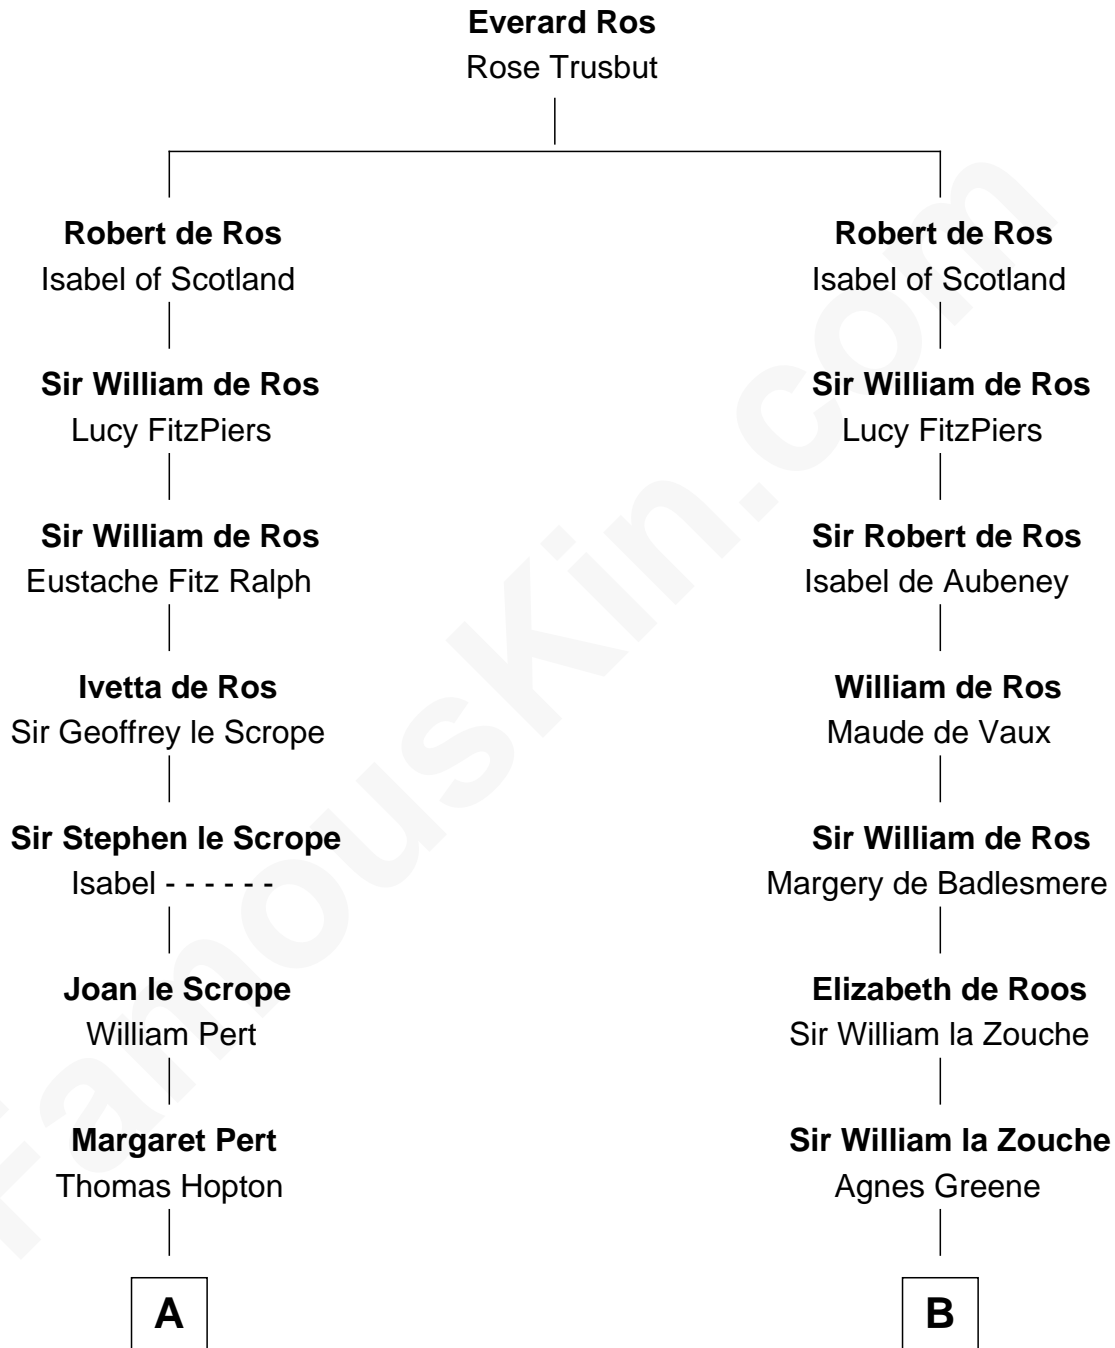

FamousKin.com

Relationship Chart of

Henry Lee III

9th Governor of Virginia

14th cousin 6 times removed of

Robert Catesby

Leader of Gunpowder Plot

C

—
Elizabeth Randolph

Richard Bland

—
Mary Bland

Henry Lee

—
Col. Henry Lee

Lucy Grymes

—
Henry Lee III

Light-Horse Harry