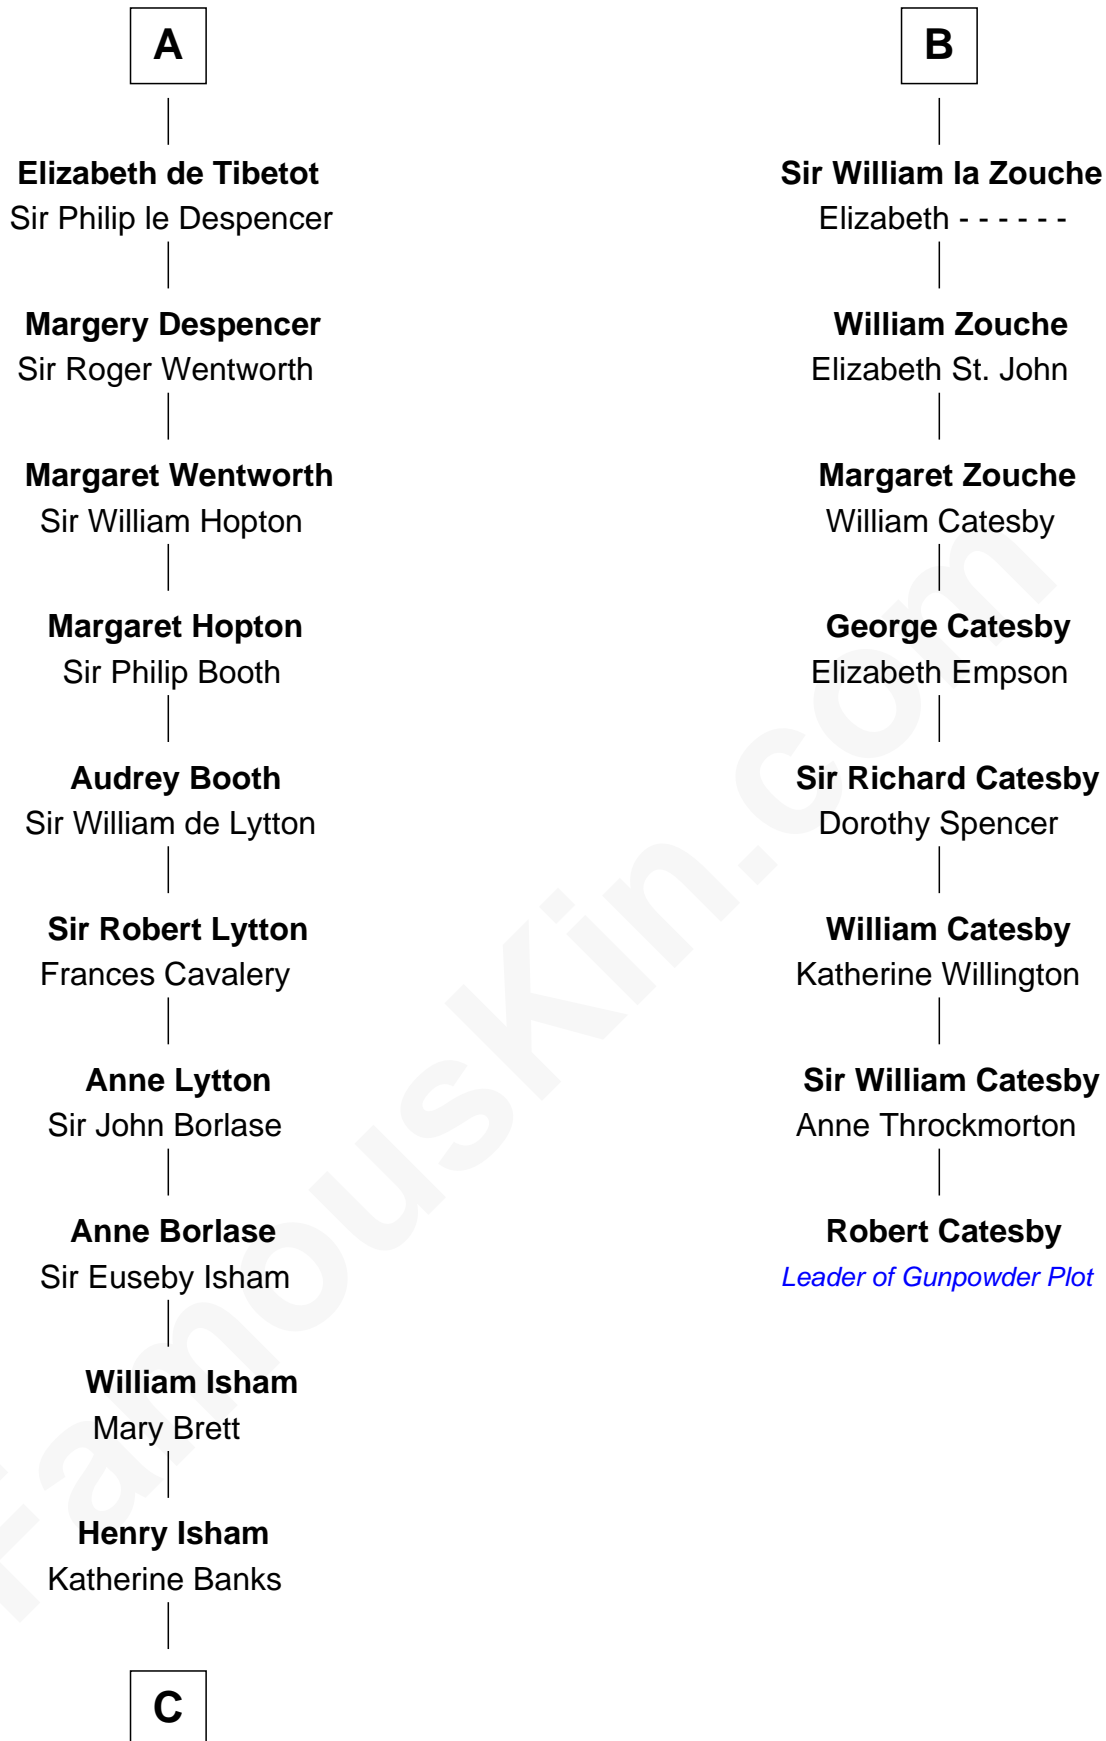

FamousKin.com Relationship Chart of

Henry Lee III

9th Governor of Virginia

14th cousin 7 times removed of

Robert Catesby

Leader of Gunpowder Plot

Sir Odinel de Umfreville

Alice de Lucy

Margery de Badlesmere

Elizabeth de Roos

Sir William la Zouche

Sir William la Zouche

Agnes Greene

B

C

—
Mary Isham
Col. William Randolph