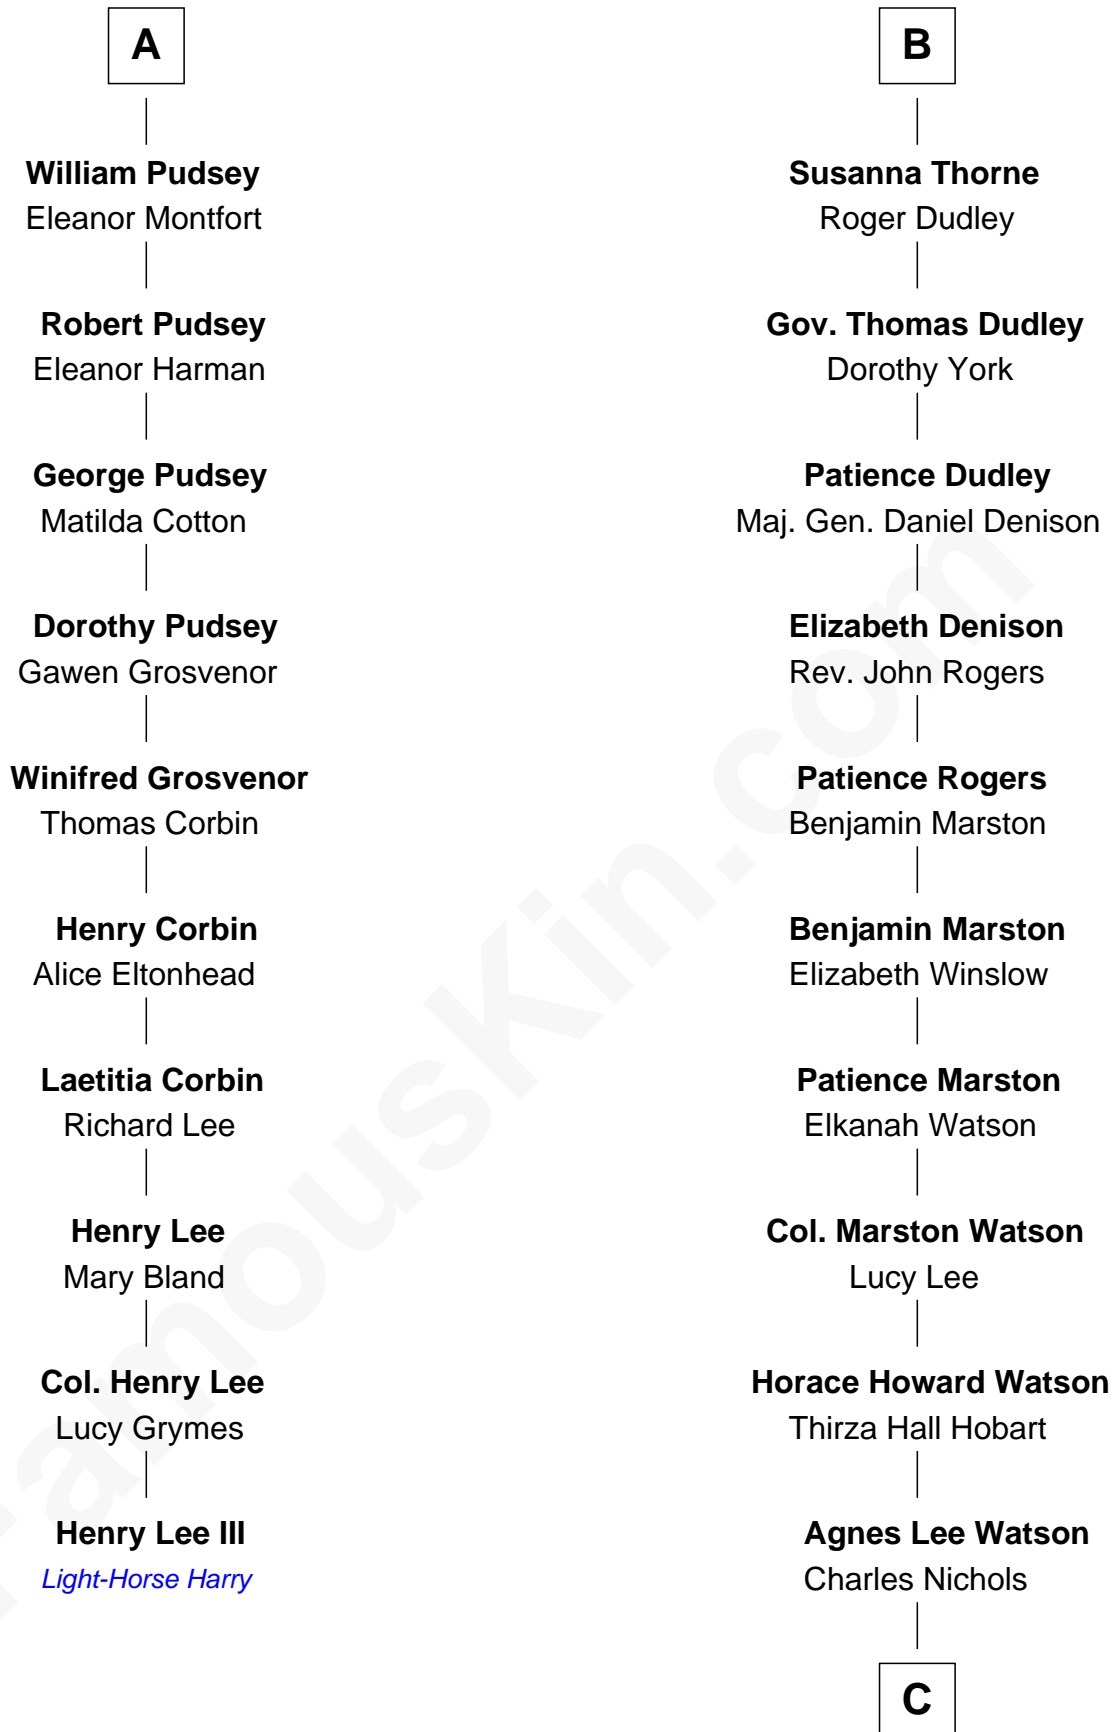

# FamousKin.com Relationship Chart of

**Henry Lee III**

*9th Governor of Virginia*

16th cousin 5 times removed of

**John Cena**

*Movie Actor and WWE Pro Wrestler*

**C**

**Charles H. Nichols**