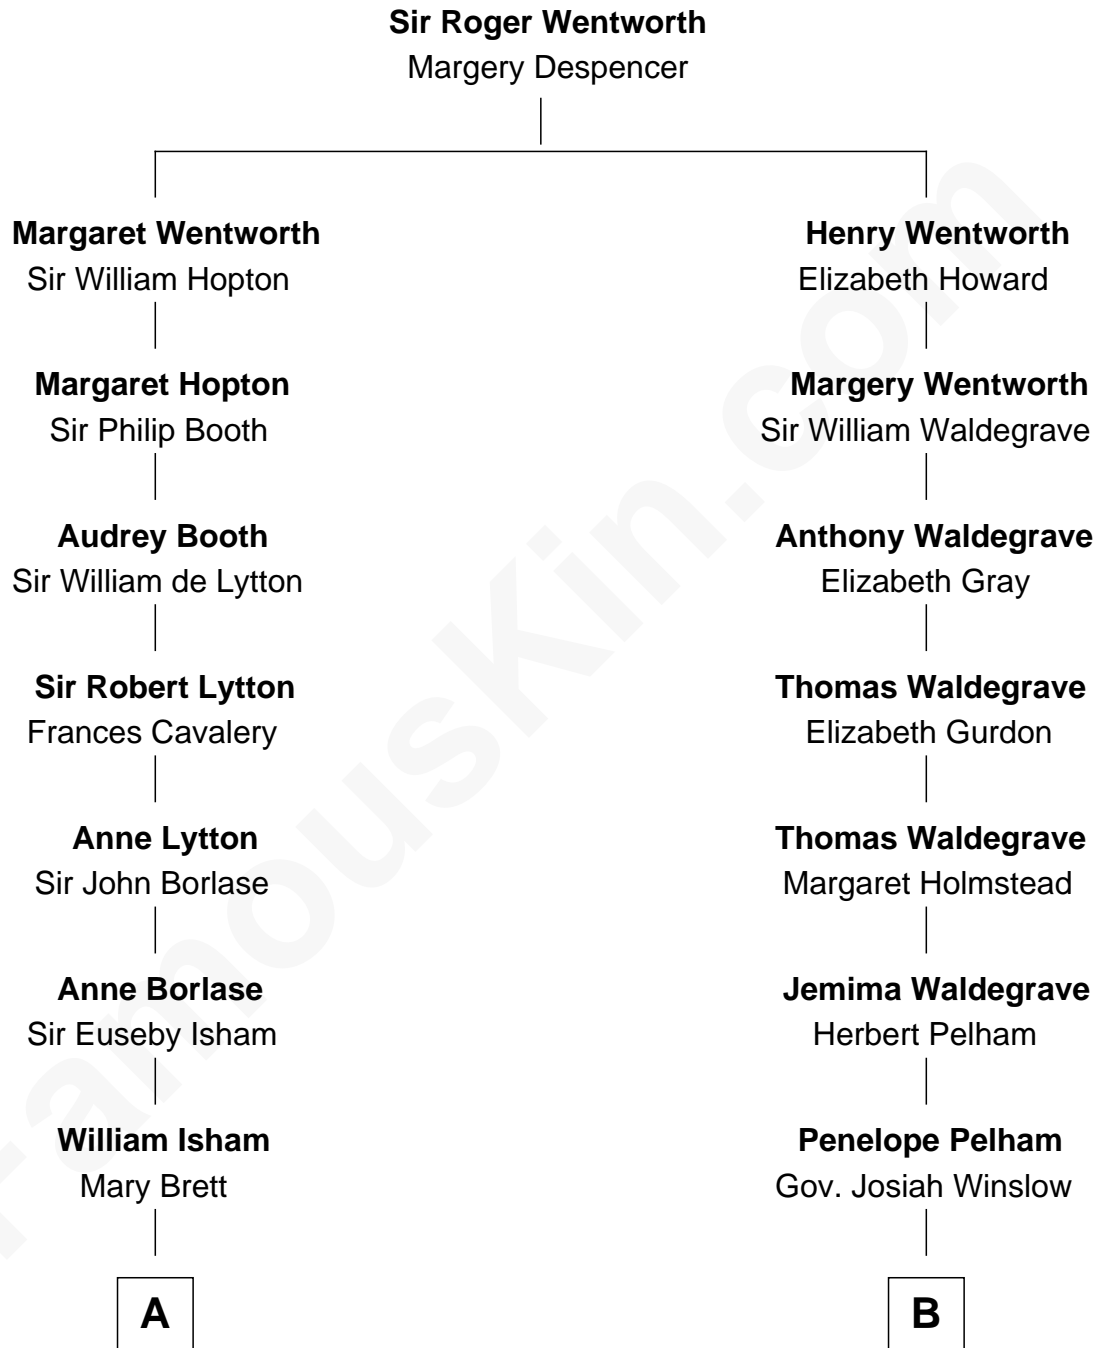

FamousKin.com Relationship Chart of

Henry Lee III

9th Governor of Virginia

12th cousin 5 times removed of

John Cena

Movie Actor and WWE Pro Wrestler

John Cena photo by [Edward Joseph Hersom II](#)