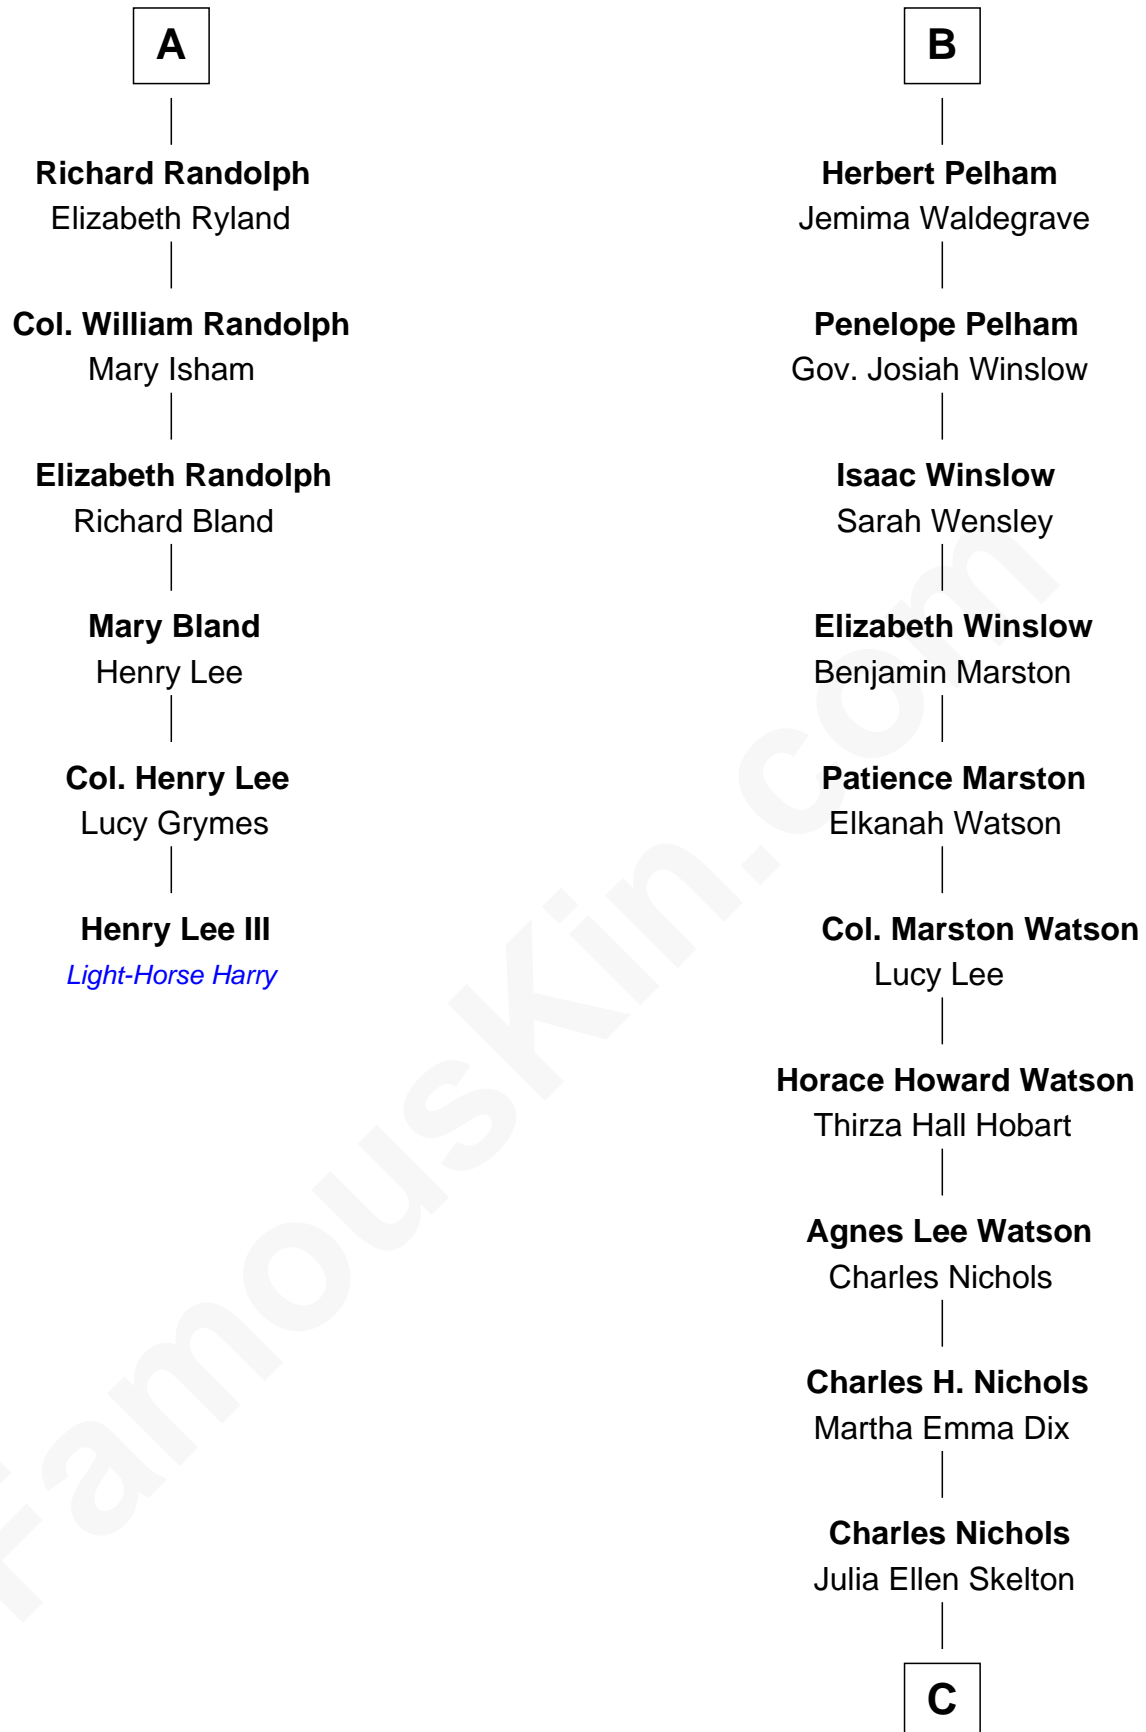

FamousKin.com Relationship Chart of

Henry Lee III

9th Governor of Virginia

12th cousin 7 times removed of

John Cena

Movie Actor and WWE Pro Wrestler

Sir Robert Howard

Margaret Mowbray

Anne Tanfield

Clement Vincent

Elizabeth Vincent

Richard Lane

Dorothy Lane

William Randolph

A

Sir John Howard

Katherine Moleyns

Sir Thomas Howard

Elizabeth Tilney

Elizabeth Howard

Thomas Boleyn

Mary Boleyn

Sir William Carey

Catherine Carey

Sir Francis Knollys

Anne Knollys

Sir Thomas West

Penelope West

Herbert Pelham

B

C

Natalie Nichols