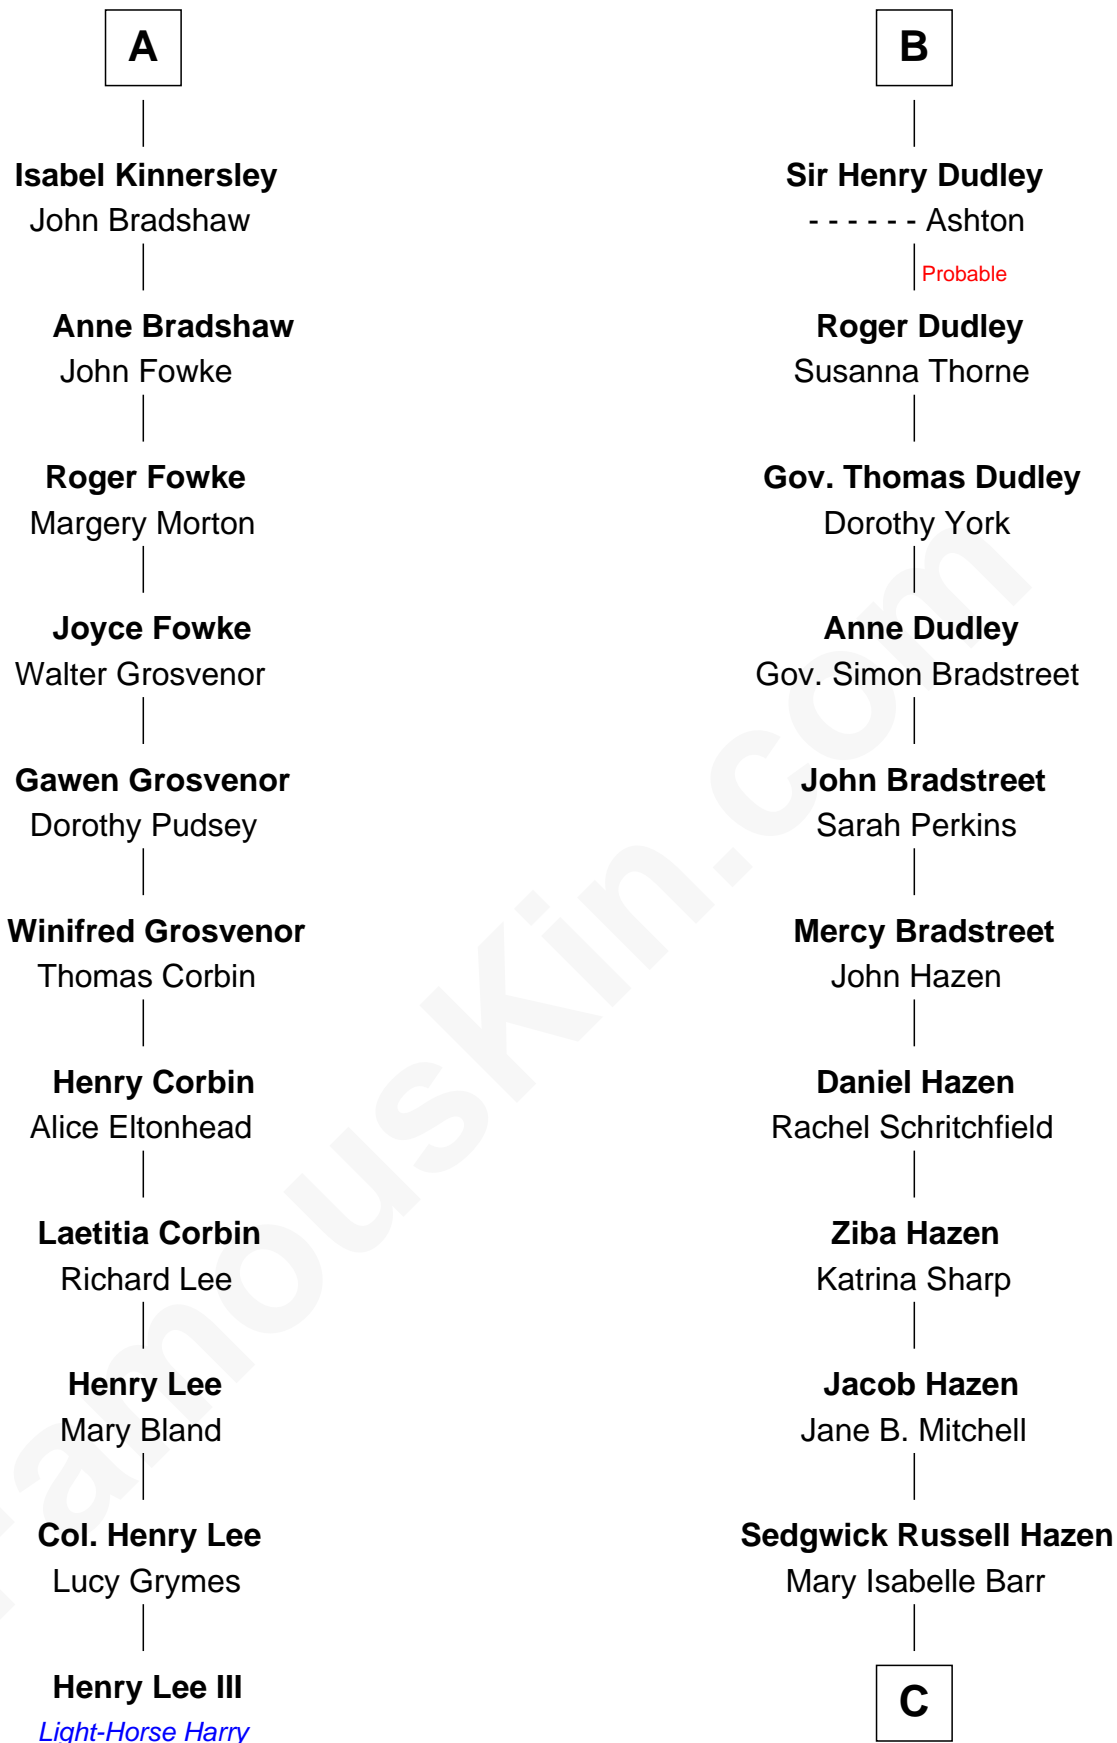

FamousKin.com Relationship Chart of

Henry Lee III

9th Governor of Virginia

17th cousin 3 times removed of

J. K. Simmons

TV and Movie Actor

Sir William de Ros
Margery de Badlesmere

C

Lewis Jacob Hazen
Emma Broaddus Lewis

Ruth Hazen
Col. Ralph Archibald Kimble

Patricia Kimble
Dr. Donald William Simmons

J. K. Simmons
TV and Movie Actor