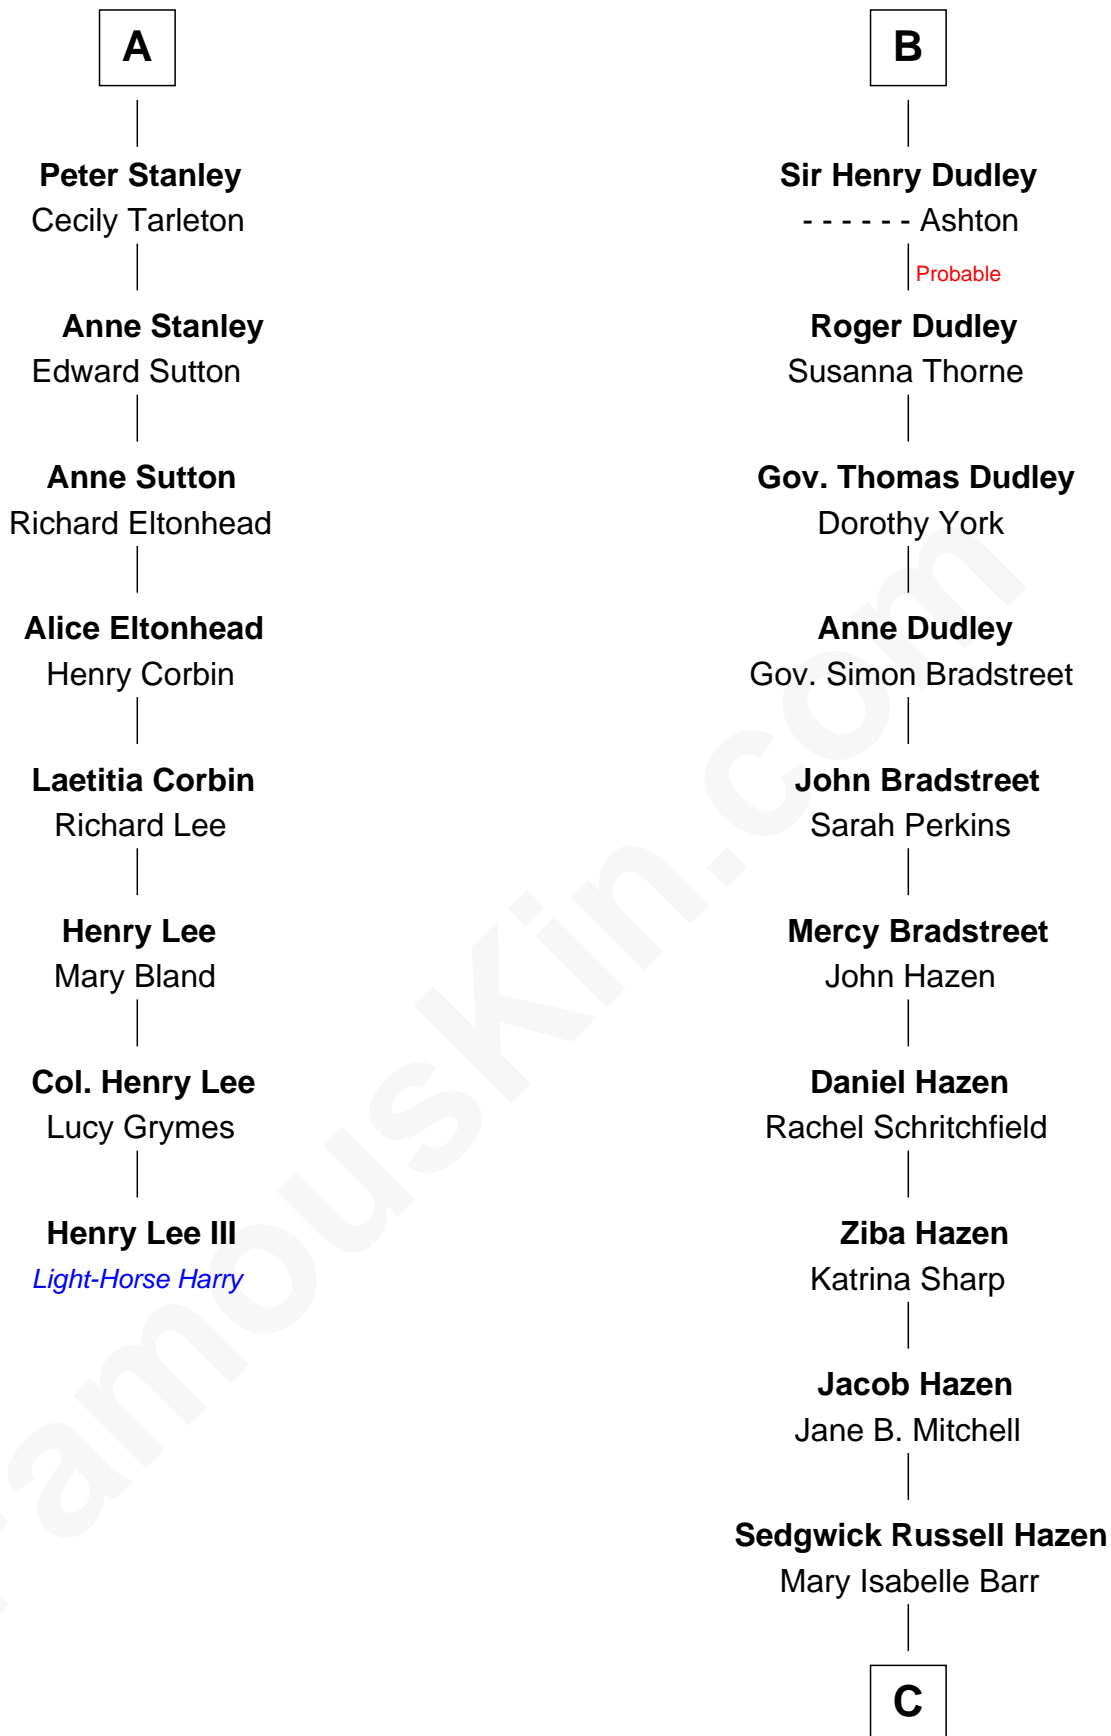

FamousKin.com Relationship Chart of

Henry Lee III

9th Governor of Virginia

14th cousin 6 times removed of

J. K. Simmons

TV and Movie Actor

C

Lewis Jacob Hazen

Emma Broaddus Lewis

Ruth Hazen

Col. Ralph Archibald Kimble

Patricia Kimble

Dr. Donald William Simmons

J. K. Simmons

TV and Movie Actor