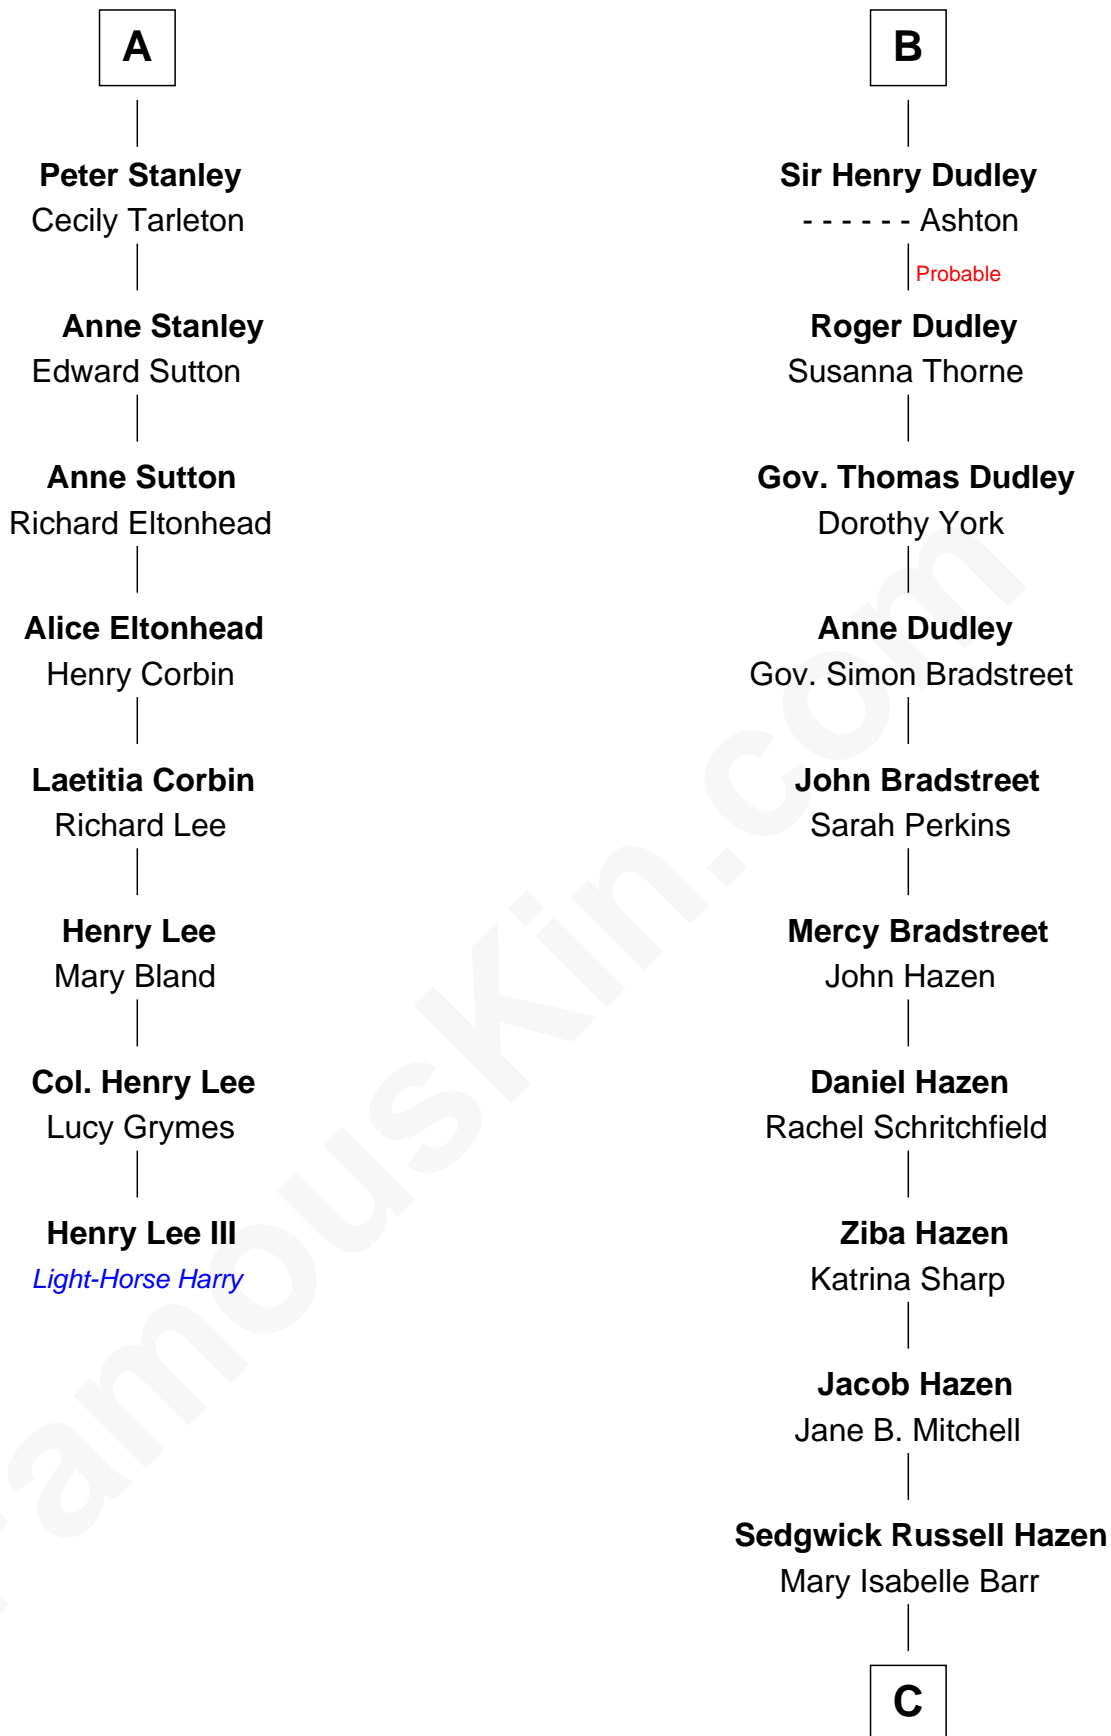

FamousKin.com Relationship Chart of

Henry Lee III

9th Governor of Virginia

14th cousin 6 times removed of

J. K. Simmons

TV and Movie Actor

Sir Robert de Holland

Maude la Zouche