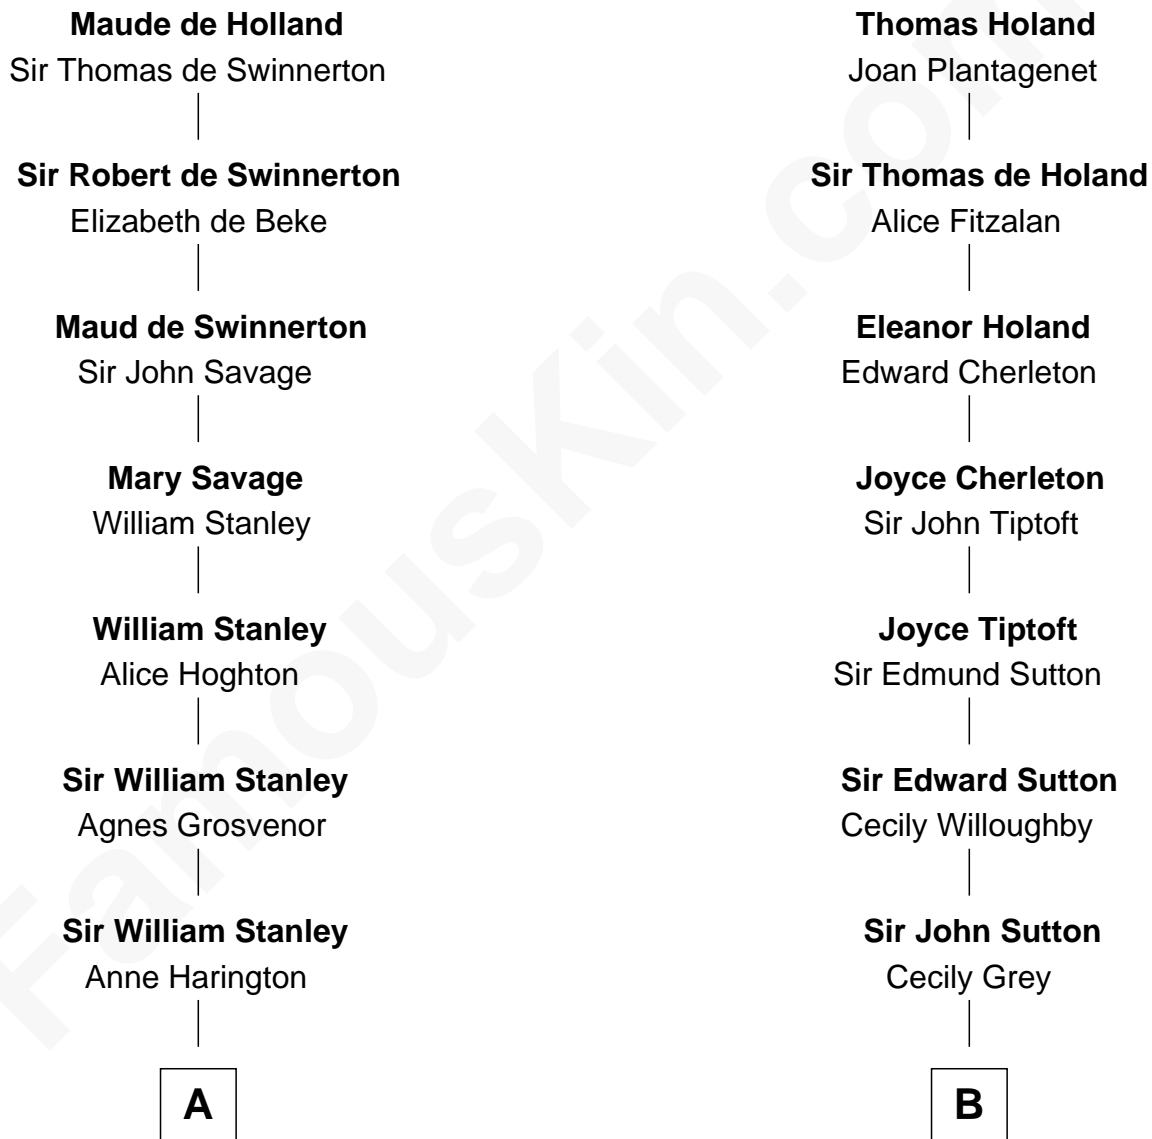

FamousKin.com Relationship Chart of

Henry Lee III

9th Governor of Virginia

14th cousin 6 times removed of

J. K. Simmons

TV and Movie Actor

Sir Robert de Holland

Maude la Zouche