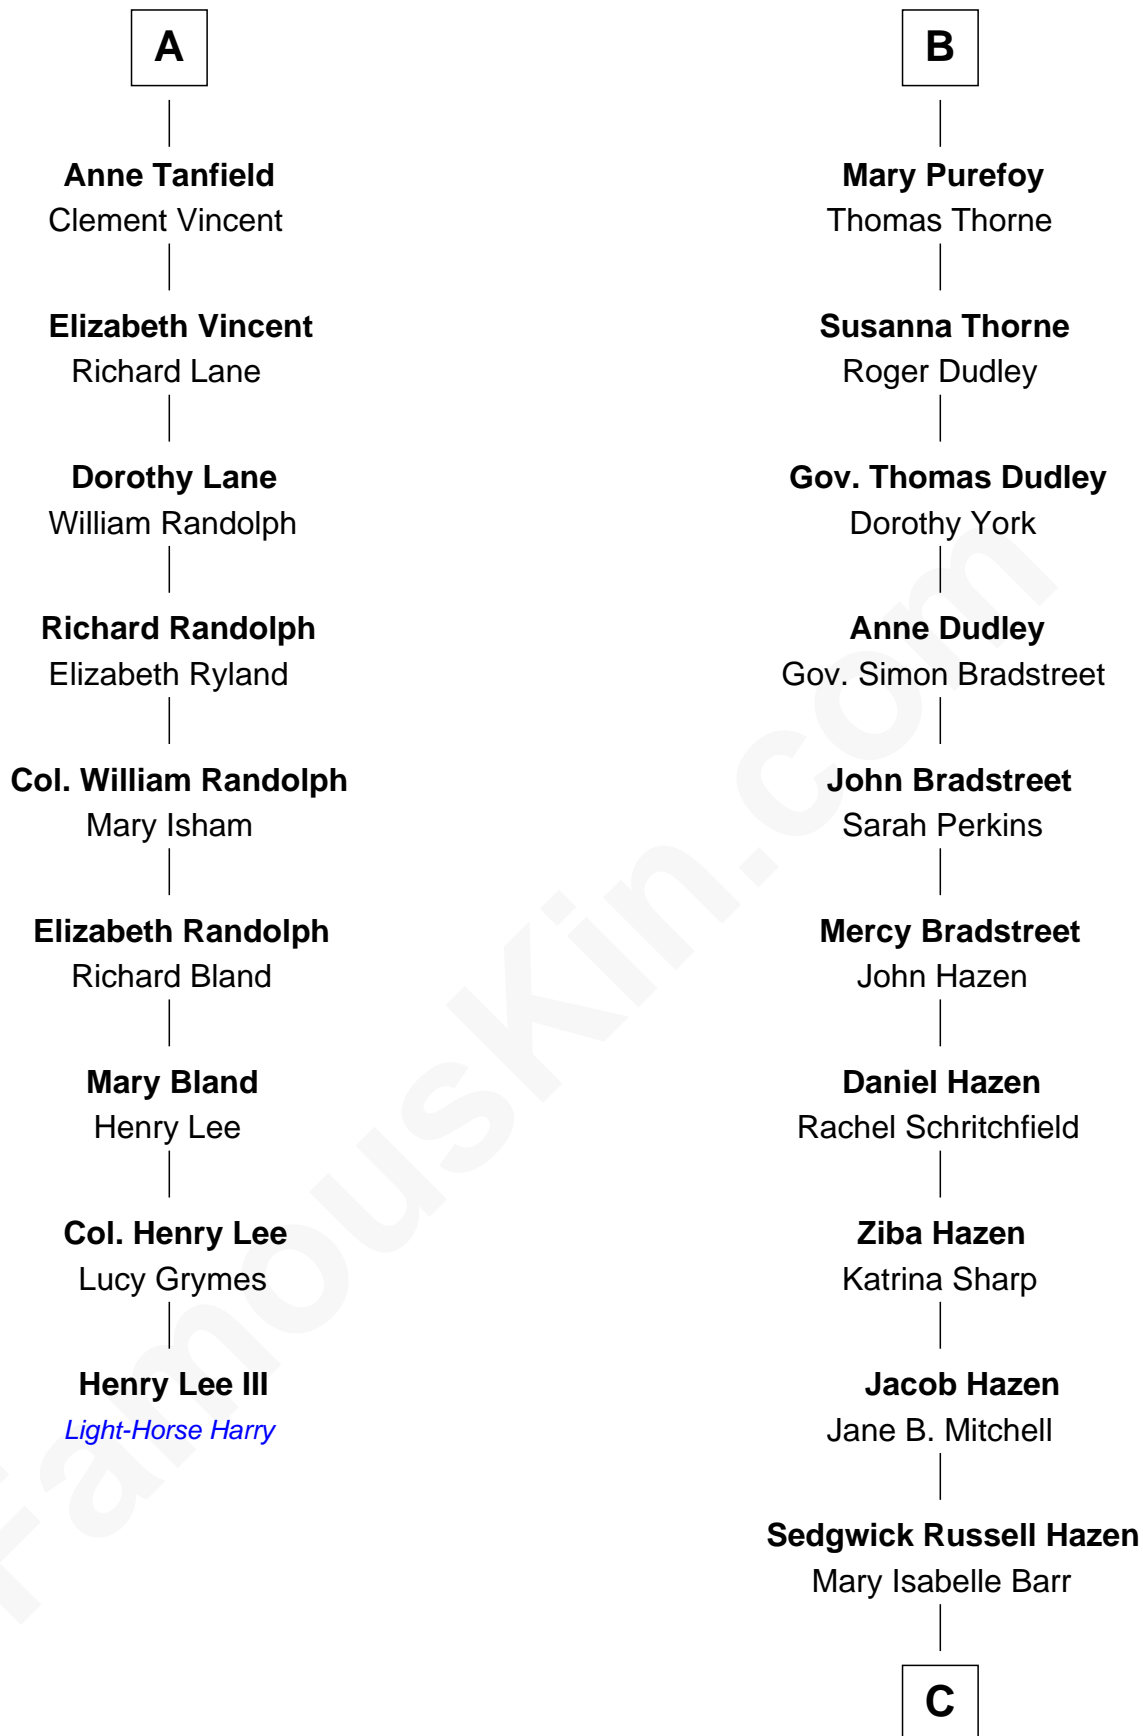

# FamousKin.com Relationship Chart of

**Henry Lee III**

*9th Governor of Virginia*

15th cousin 5 times removed of

**J. K. Simmons**

*TV and Movie Actor*

**Sir John Howard**

Alice de Bois

**Sir Robert Howard**

Margaret de Scales

**Sir John Howard**

Alice Tendring

**Sir Robert Howard**

Margaret Mowbray

**Katherine Howard**

Sir Edward Neville

Sir Peter de Brewes

**Beatrice Brewes**

Sir Hugh Shirley

**Sir Ralph Shirley**

Joan Basset

**Beatrice Shirley**

John Brome

**Isabel Brome**

John Denton

**Alice Denton**

Nicholas Purefoy

**Edward Purefoy**

Anne Fettiplace

**B**

**C**

**Lewis Jacob Hazen**