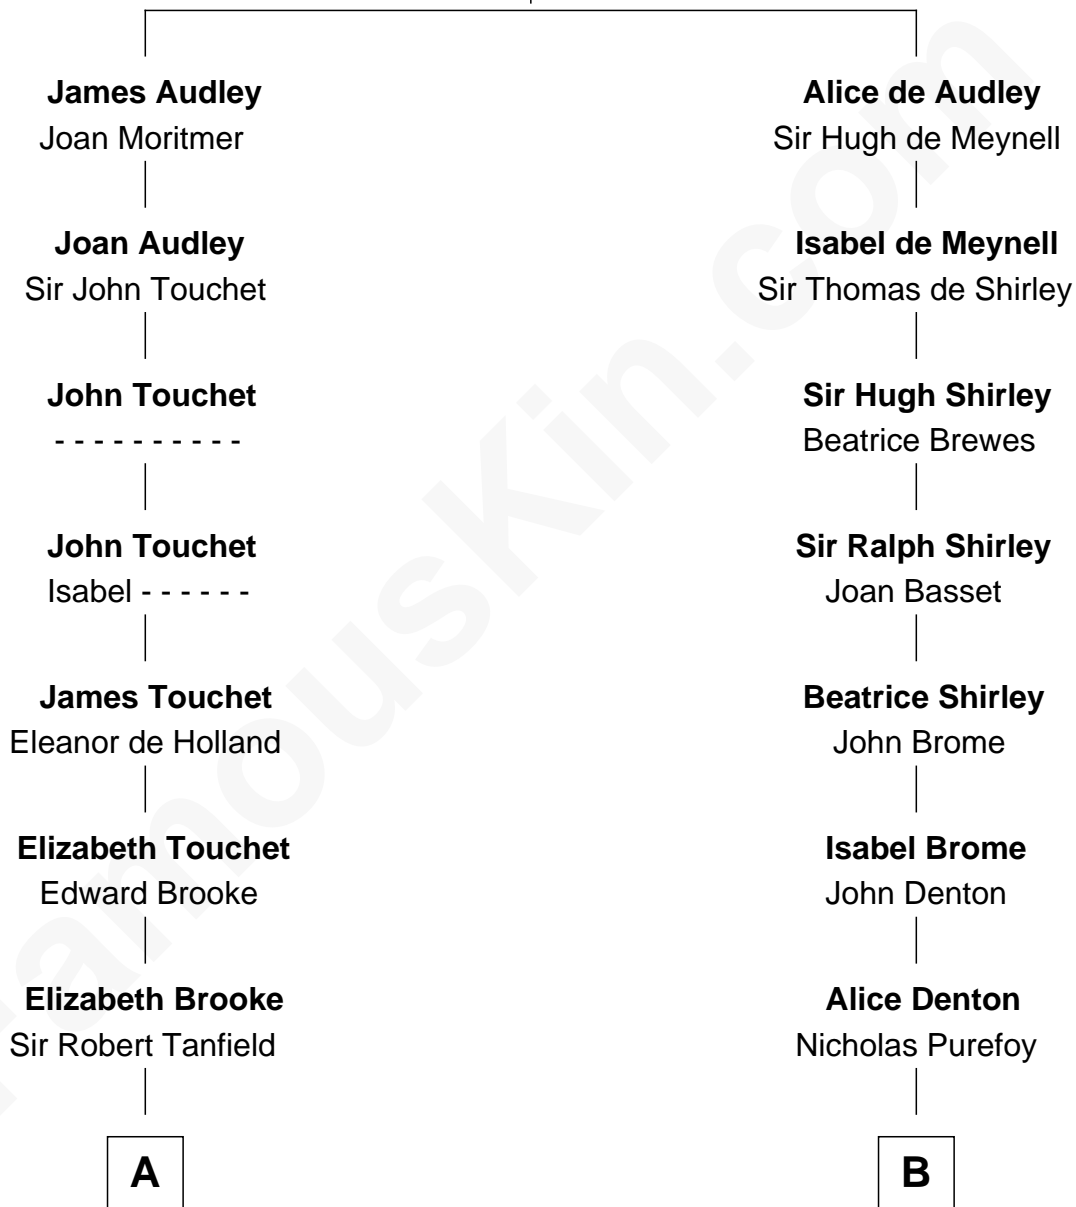

FamousKin.com Relationship Chart of

Henry Lee III

9th Governor of Virginia

18th cousin 3 times removed of

J. K. Simmons

TV and Movie Actor

Sir Nicholas Audley

Joan Martin

C

Col. Henry Lee

Lucy Grymes

Henry Lee III

Light-Horse Harry

D

Sedgwick Russell Hazen

Mary Isabelle Barr