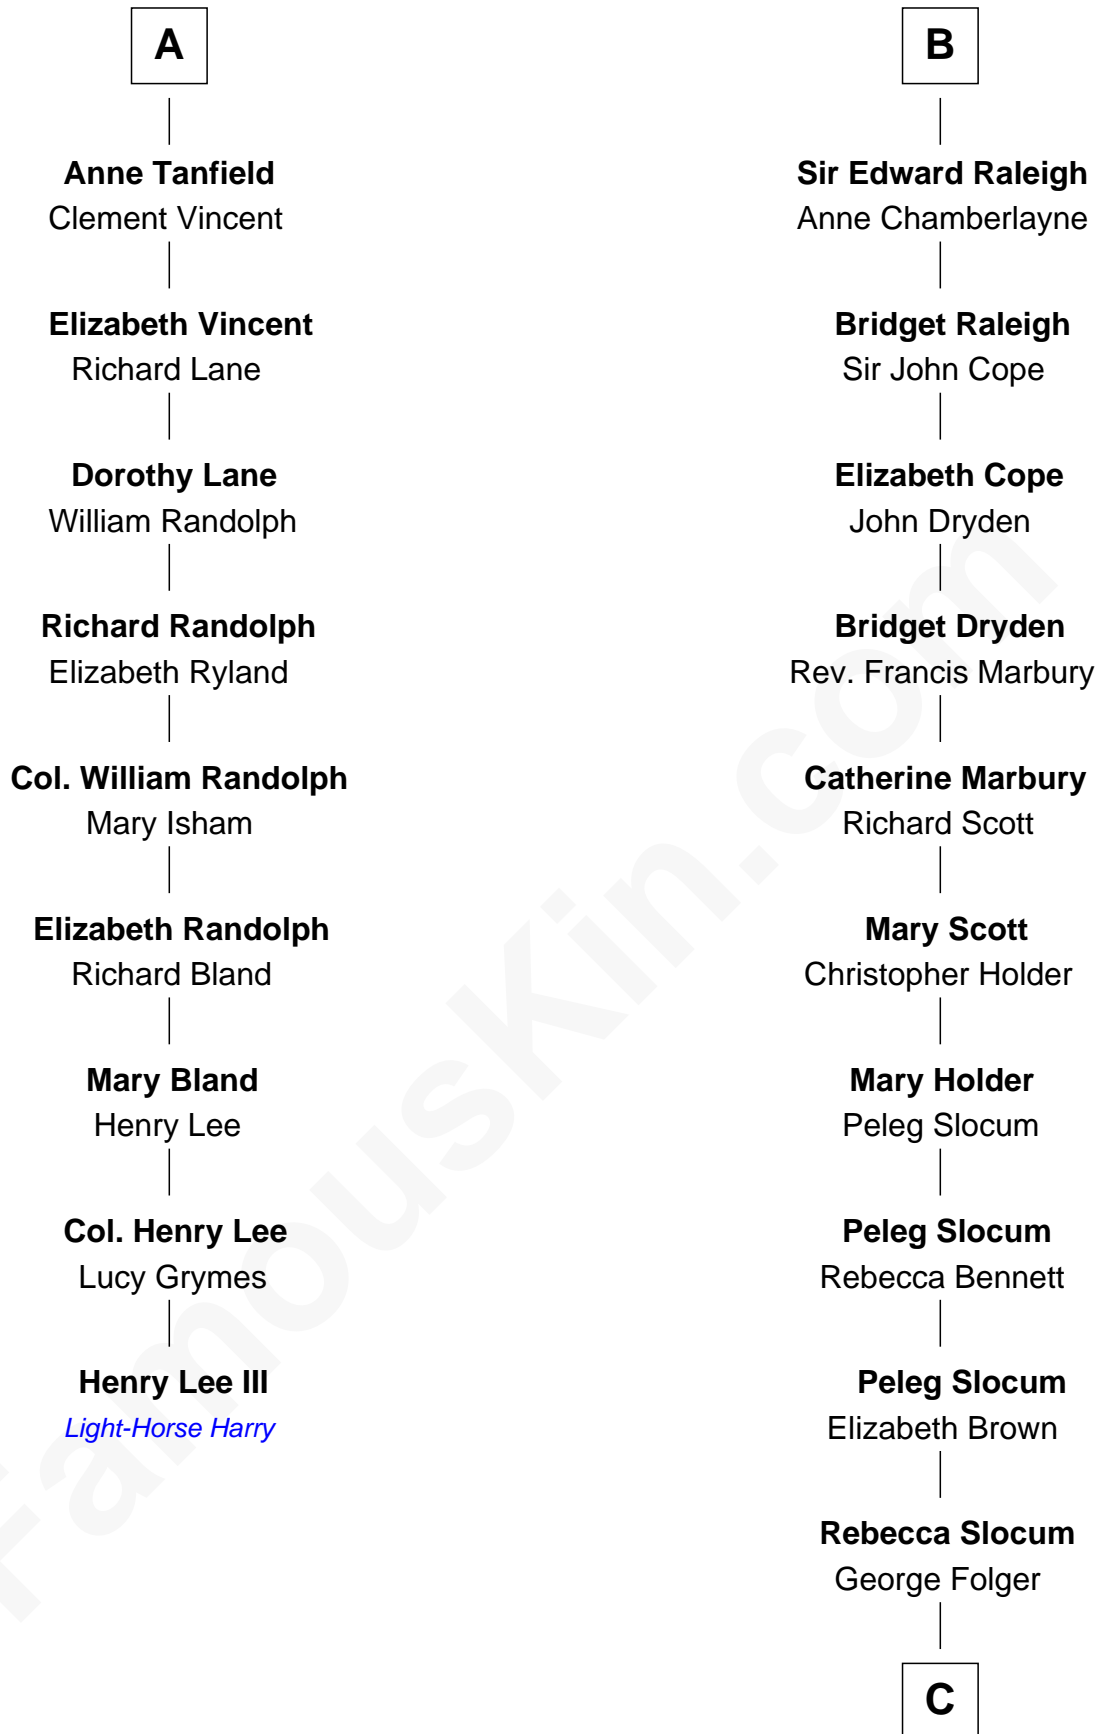

# FamousKin.com Relationship Chart of

**Henry Lee III**

9th Governor of Virginia

15th cousin 4 times removed of

**Henry Clay Folger**

Founder of Folger Shakespeare Library and Chairman of Standard Oil

**Sir Hugh I de Audley**

**William Tanfield**  
Elizabeth Stavely

**Frances Tanfield**  
Bridget Cave

**A**

**Hugh de Audley**  
Margaret de Clare

**Margaret de Audley**  
Ralph de Stafford

**Elizabeth de Stafford**  
John de Ferrers

**Robert de Ferrers**  
Margaret Despencer

**Phillippa Ferrers**  
Sir Thomas Greene

**Elizabeth Greene**  
William Raleigh

**Sir Edward Raleigh**  
Margaret Verney

**B**

C

Samuel Brown Folger

Nancy F. Hiller