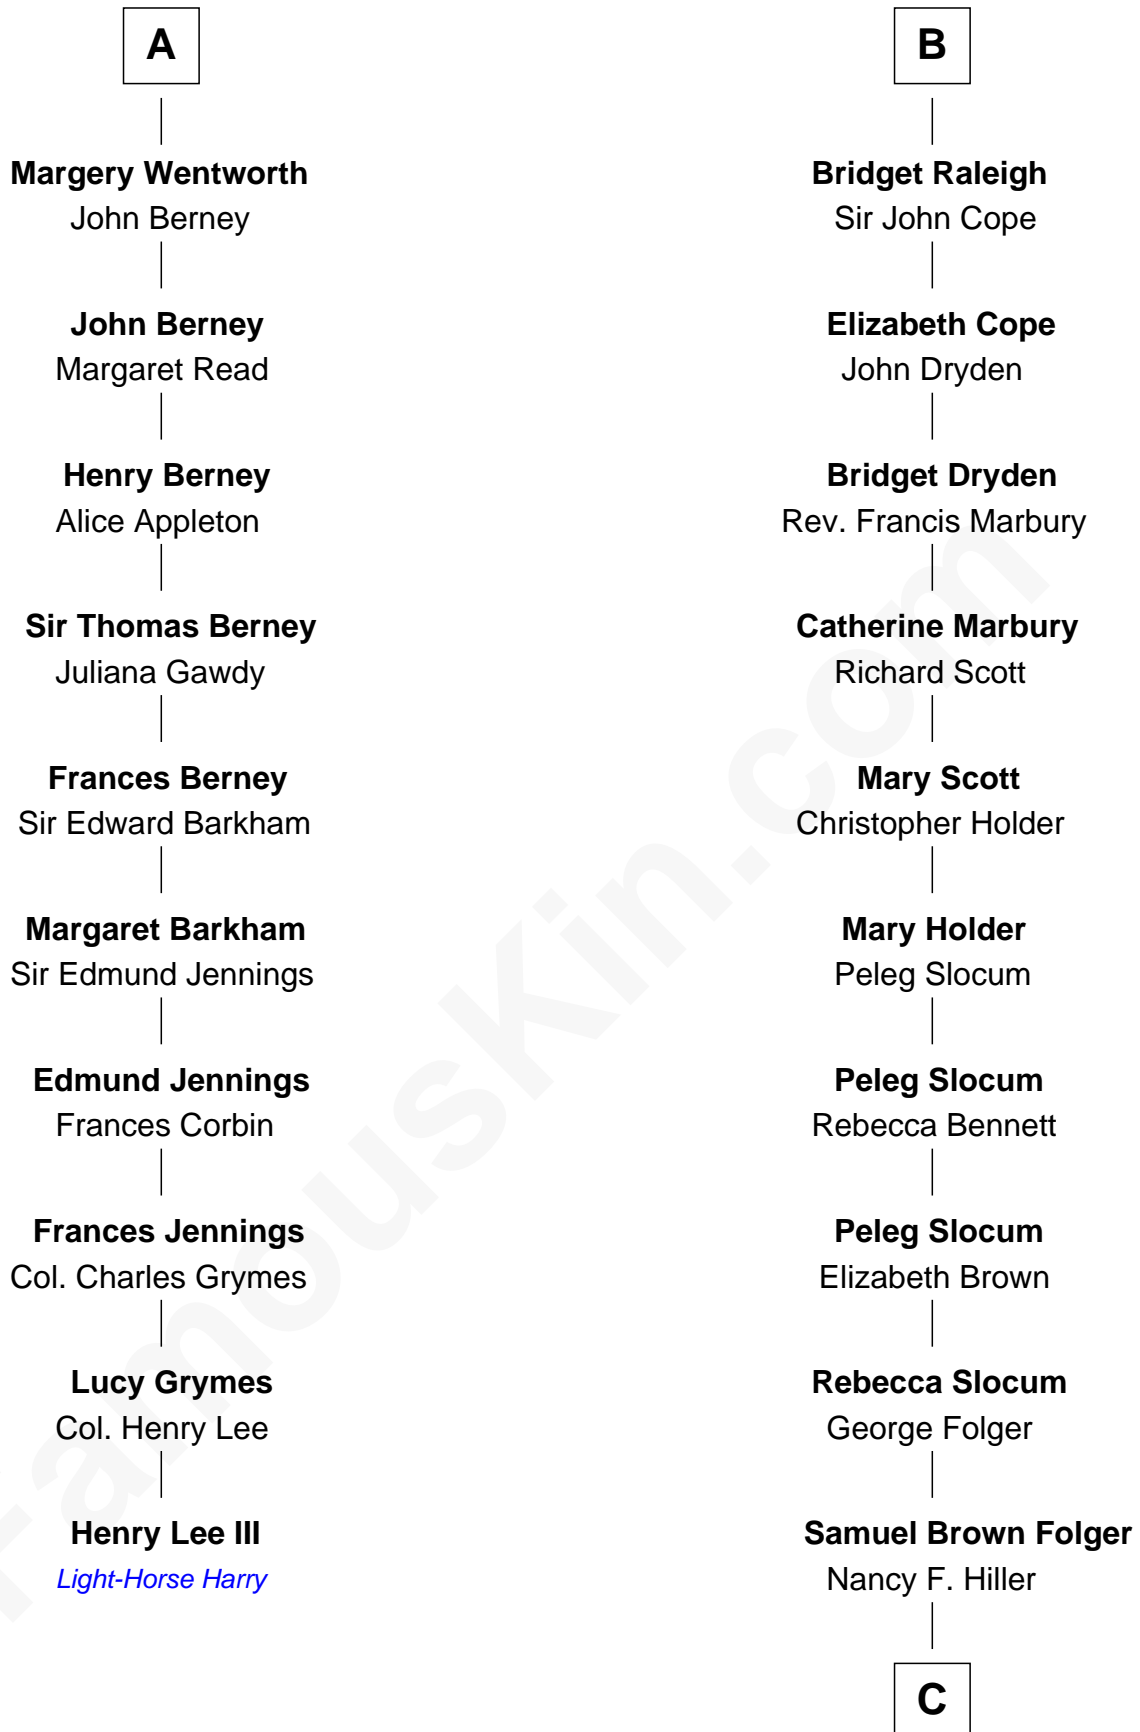

FamousKin.com Relationship Chart of

Henry Lee III

9th Governor of Virginia

16th cousin 2 times removed of

Henry Clay Folger

Founder of Folger Shakespeare Library and Chairman of Standard Oil

Hugh le Despencer

Sir William Marney

Emma Marney

Sir Thomas Tyrrell

Humphrey Tyrrell

Isabel Helion

Anne Tyrrell

Sir Roger Wentworth

A

Sir Edward le Despencer

Anne de Ferrers

Edward Despencer

Elizabeth Burghersh

Margaret Despencer

Robert de Ferrers

Phillippa Ferrers

Sir Thomas Greene

Elizabeth Greene

William Raleigh

Sir Edward Raleigh

Margaret Verney

Sir Edward Raleigh

Anne Chamberlayne

B

C