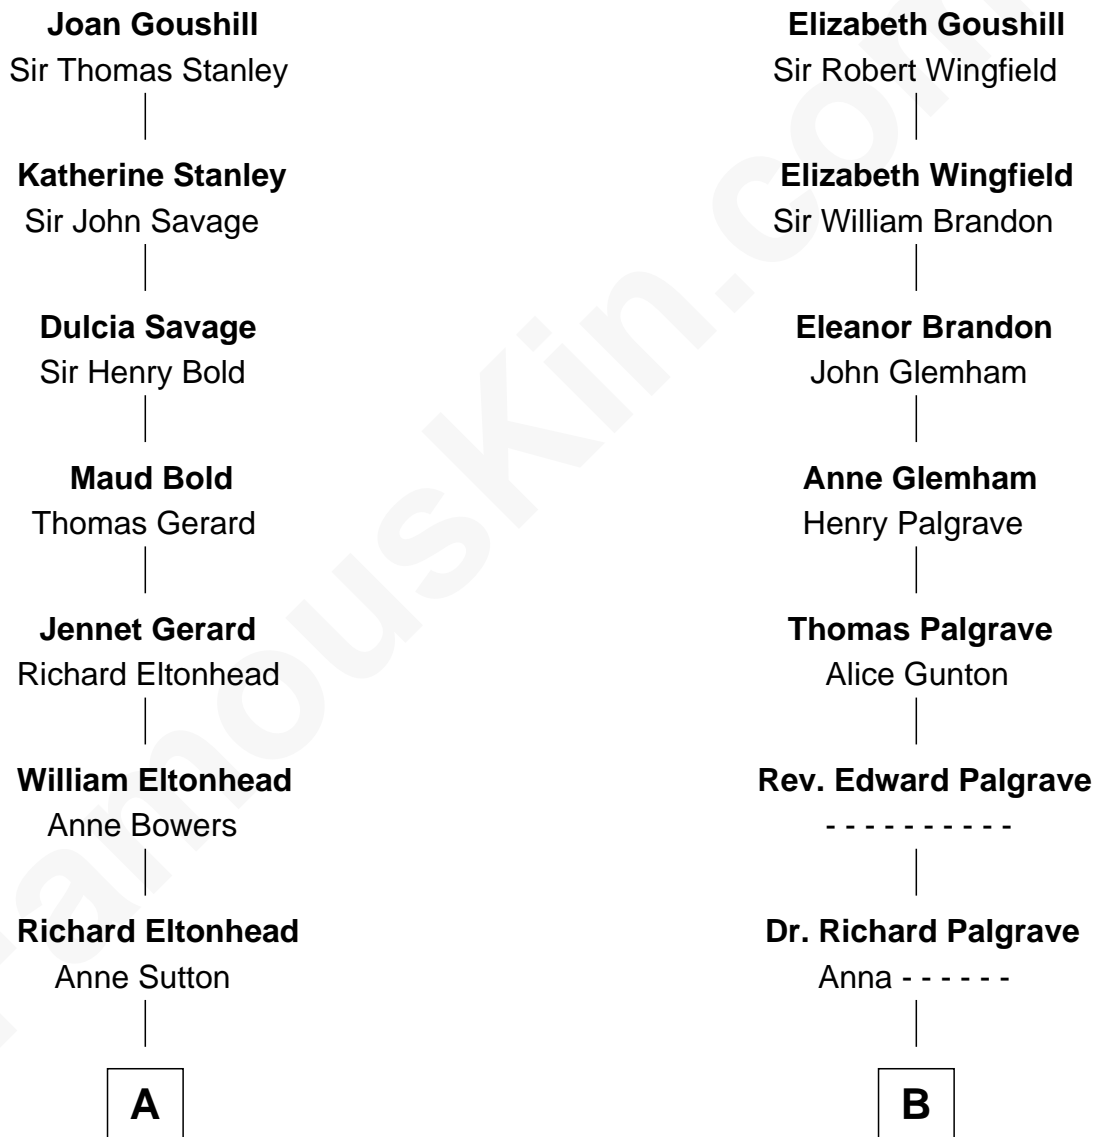

Sir Robert Goushill

Elizabeth Fitzalan