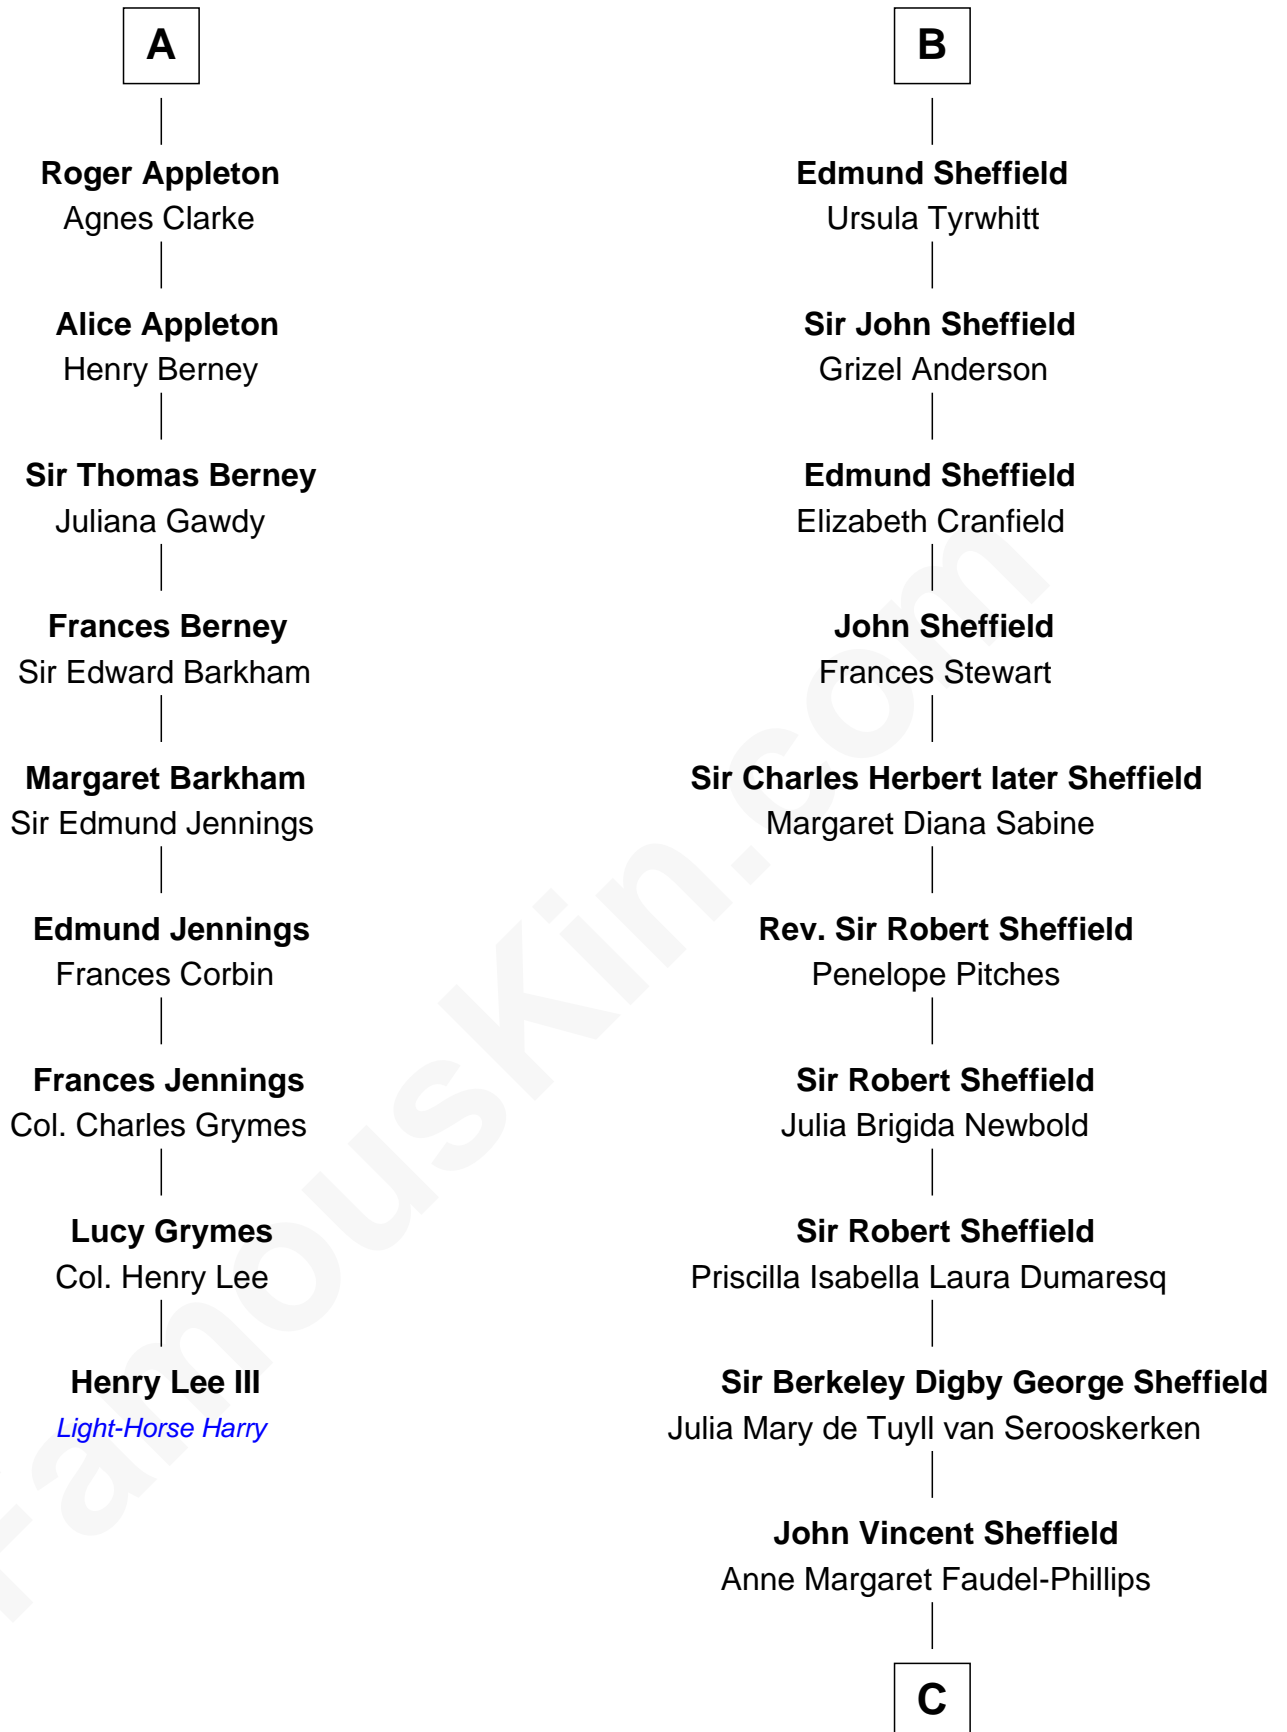

FamousKin.com Relationship Chart of

Henry Lee III

9th Governor of Virginia

15th cousin 4 times removed of

Cara Delevingne

Fashion Model and Movie Actress

Sir Hugh de Courtnay

Margaret de Bohun

Elizabeth Trussel

Anne de Vere

Edmund Sheffield

Sir John Sheffield

Douglas Howard

B

C

Jane Armyne Sheffield
Sir Jocelyn Edward Greville Stevens