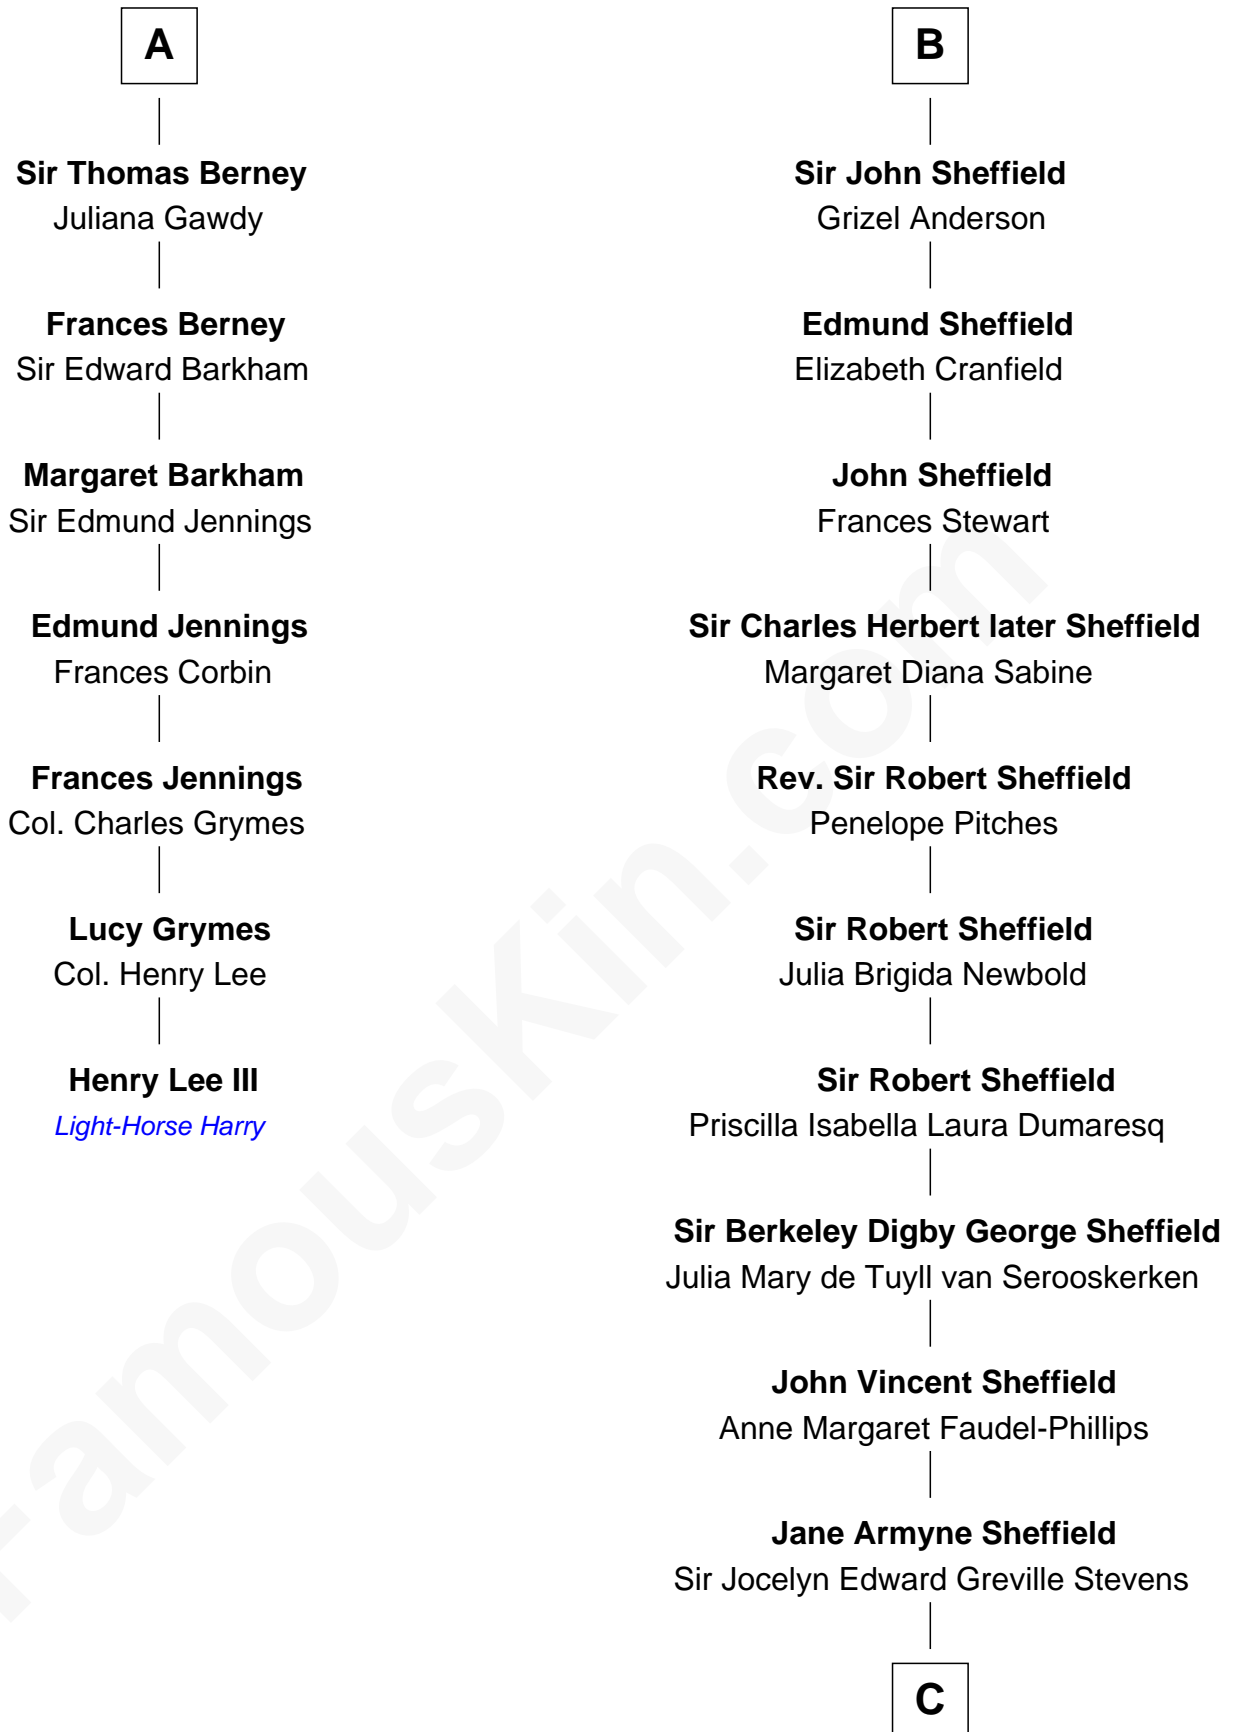

# FamousKin.com Relationship Chart of

**Henry Lee III**

*9th Governor of Virginia*

13th cousin 5 times removed of

**Cara Delevingne**

*Fashion Model and Movie Actress*

**Sir Richard Sergeaux**

Philippe Fitzalan

C

**Pandora Anne Stevens**  
Charles Hamar Delevingne

**Cara Delevingne**  
*Model and Actress*

FamousKin.com