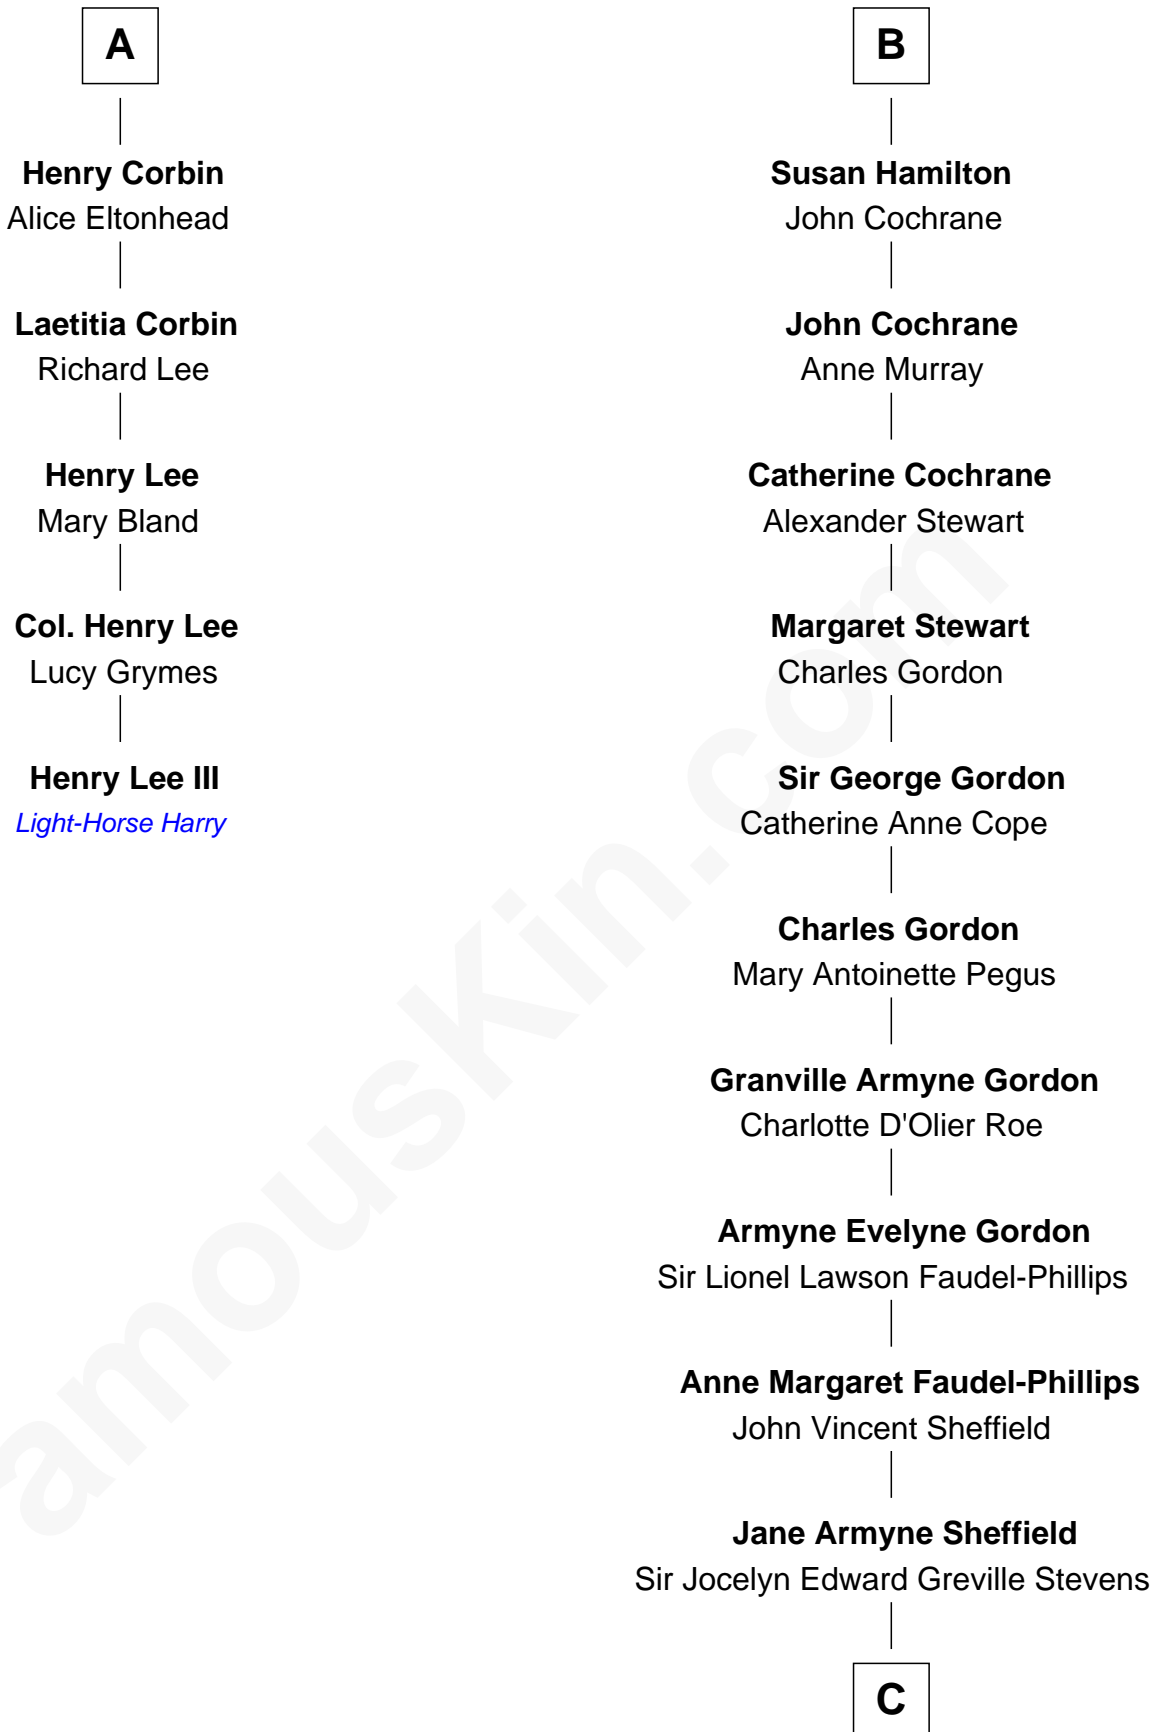

FamousKin.com

Relationship Chart of

Henry Lee III

9th Governor of Virginia

11th cousin 7 times removed of

Cara Delevingne

Fashion Model and Movie Actress

John Aston
Elizabeth Delves

C

Pandora Anne Stevens
Charles Hamar Delevingne

Cara Delevingne
Model and Actress

FamousKin.com