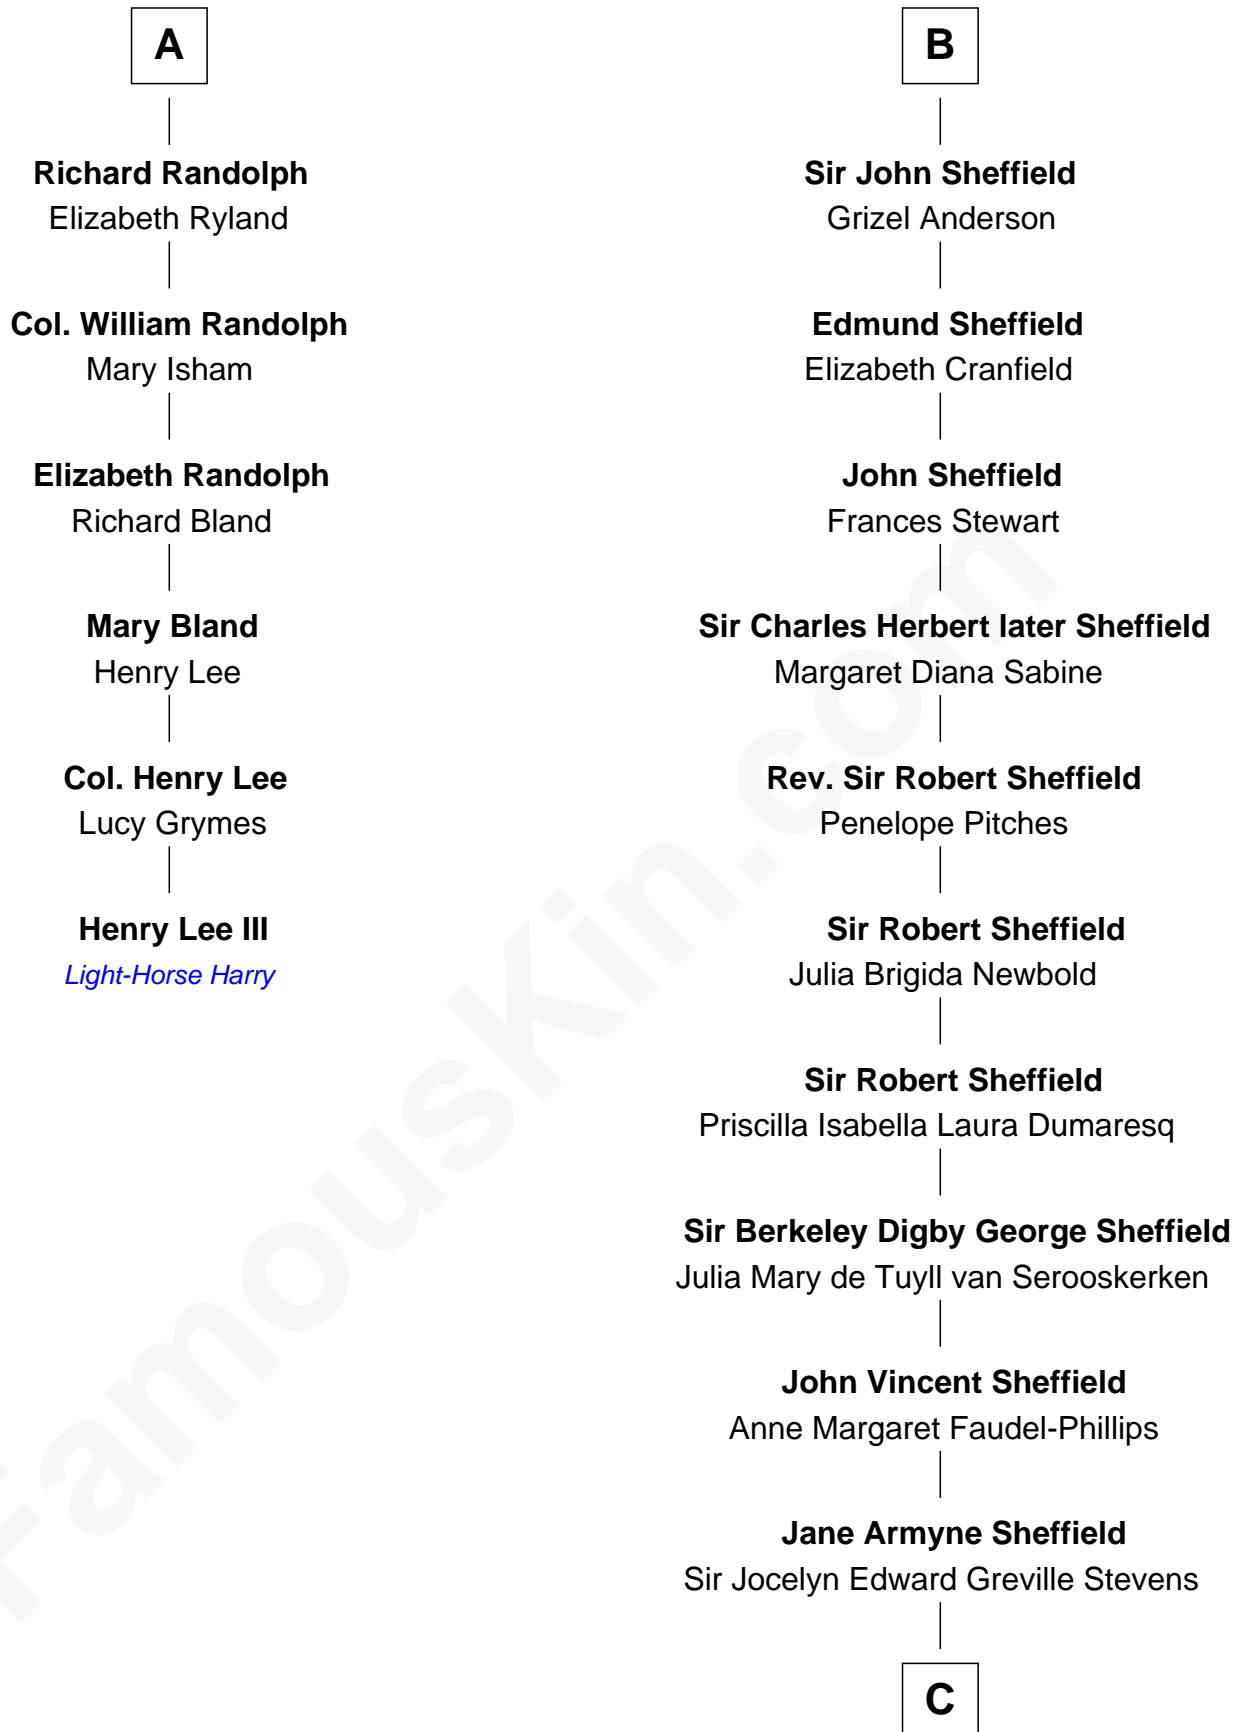

FamousKin.com

Relationship Chart of

Henry Lee III

9th Governor of Virginia

12th cousin 6 times removed of

Cara Delevingne

Fashion Model and Movie Actress

Sir Ralph Neville

Joan Beaufort

Sir Edward Neville

Katherine Howard

Catherine Neville

Robert Tanfield

William Tanfield

Elizabeth Stavelly

Frances Tanfield

Sir Richard Neville

Alice Montagu

Eleanor Neville

Thomas Stanley

George Stanley

Joan le Strange

Jane Stanley

Sir Robert Sheffield

Edmund Sheffield

Anne de Vere

Sir John Sheffield

Douglas Howard

Edmund Sheffield

Ursula Tyrwhitt

B

C