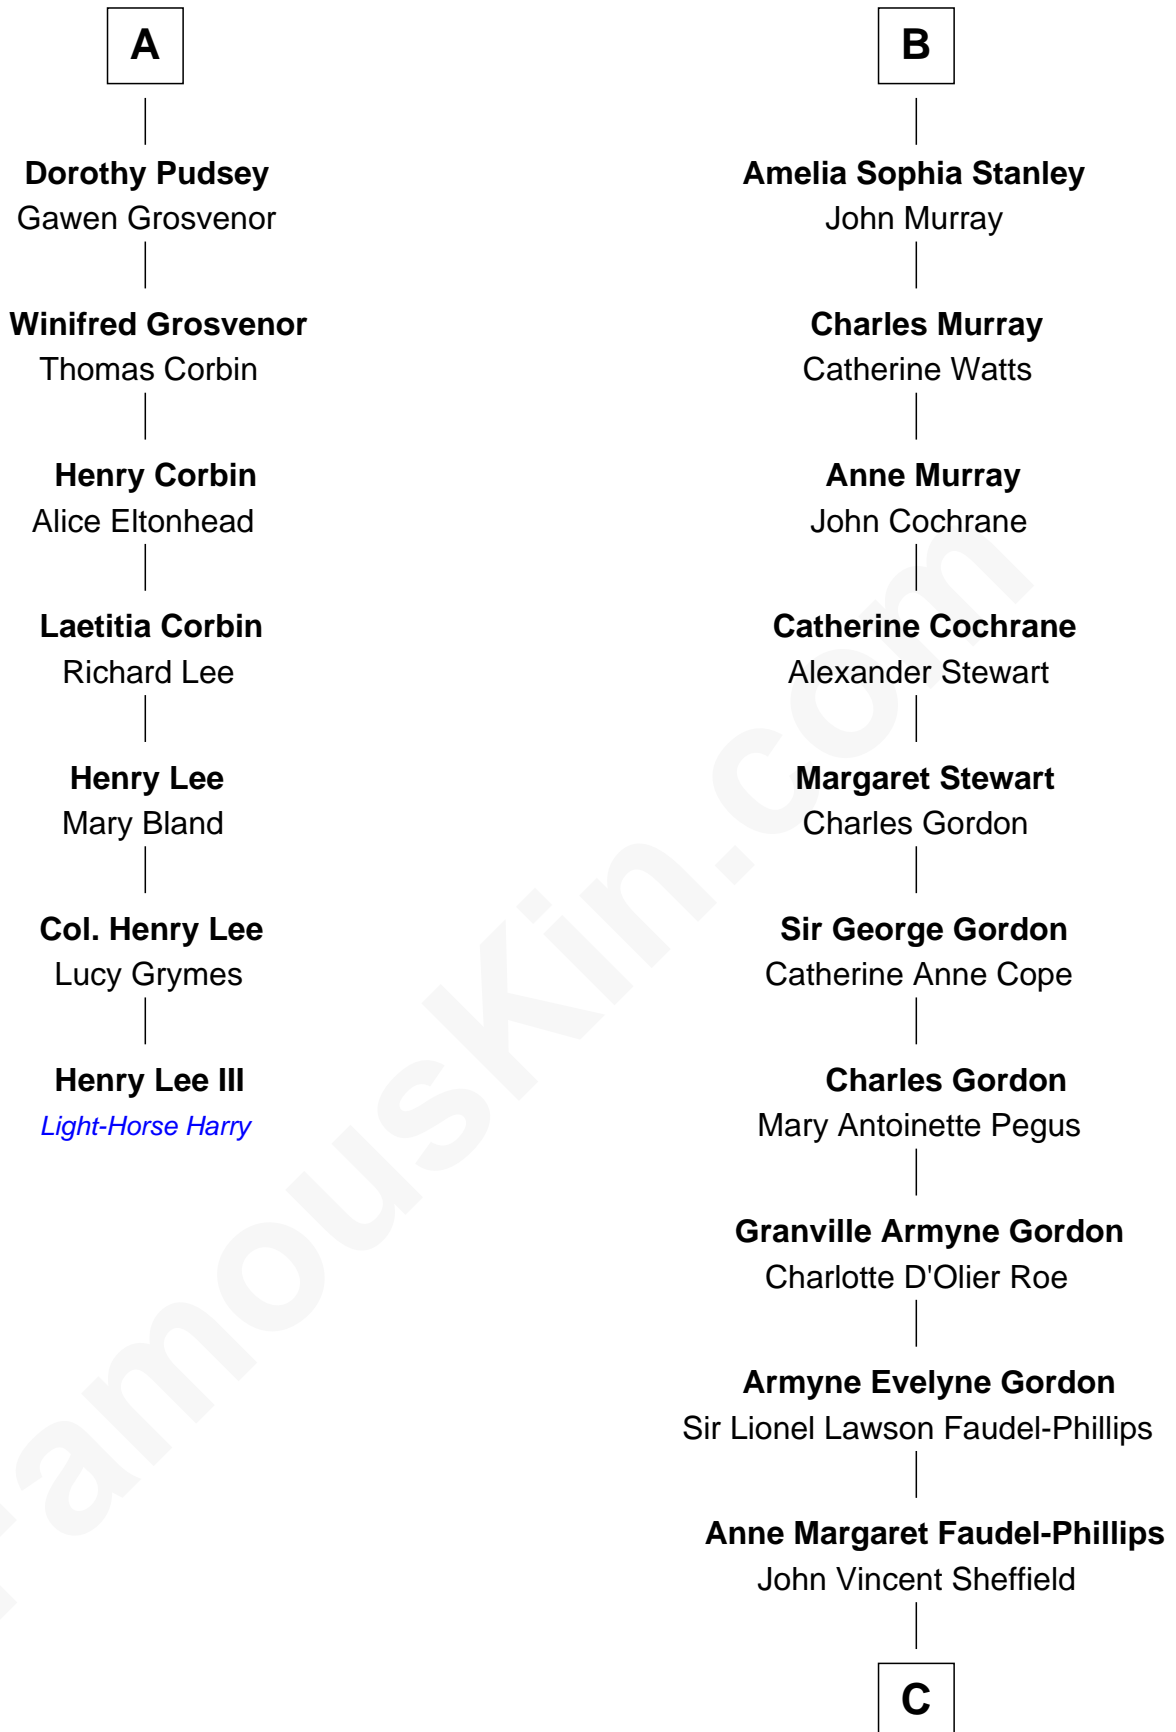

# FamousKin.com Relationship Chart of

**Henry Lee III**

*9th Governor of Virginia*

13th cousin 6 times removed of

**Cara Delevingne**

*Fashion Model and Movie Actress*

**Eleanor Fitzhugh**

*with husband*  
*Sir Thomas Tunstall*

Edith Hare

**William Pudsey**

Eleanor Montfort

**Robert Pudsey**

Eleanor Harman

**George Pudsey**

Matilda Cotton

**A**

**Margaret Clifford**

Henry Stanley

**William Stanley**

Elizabeth de Vere

**James Stanley**

Charlotte de la Trémoille

**B**

C

**Jane Armyne Sheffield**  
Sir Jocelyn Edward Greville Stevens

**Pandora Anne Stevens**  
Charles Hamar Delevingne

**Cara Delevingne**  
*Model and Actress*