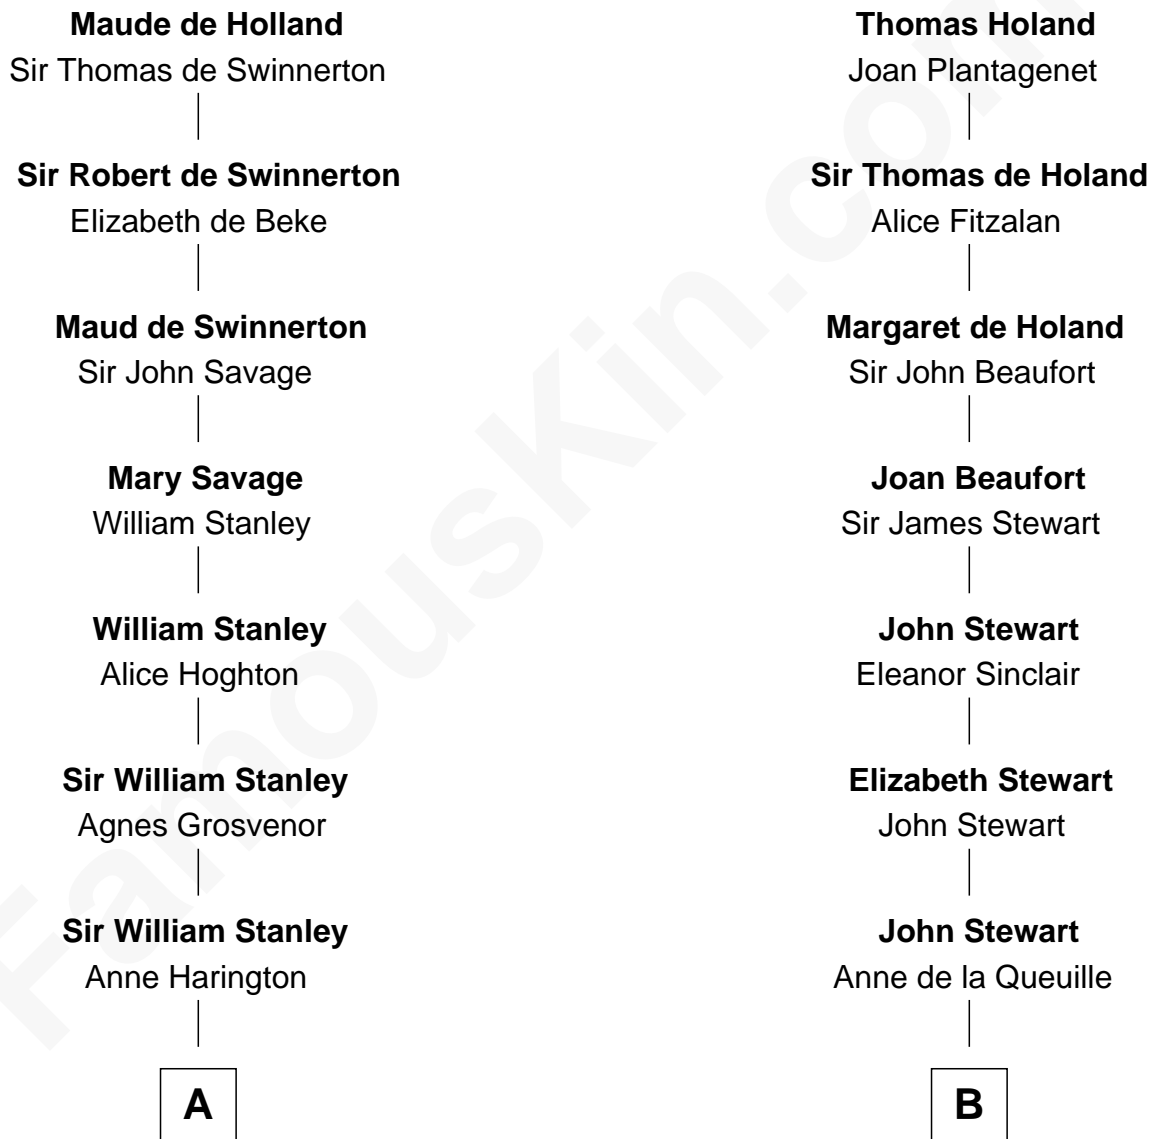

FamousKin.com Relationship Chart of

Henry Lee III

9th Governor of Virginia

14th cousin 7 times removed of

Cara Delevingne

Fashion Model and Movie Actress

Sir Robert de Holland

Maude la Zouche

A

Peter Stanley
Cecily Tarleton

Anne Stanley
Edward Sutton

Anne Sutton
Richard Eltonhead

Alice Eltonhead
Henry Corbin

Laetitia Corbin
Richard Lee

Henry Lee
Mary Bland

Col. Henry Lee
Lucy Grymes