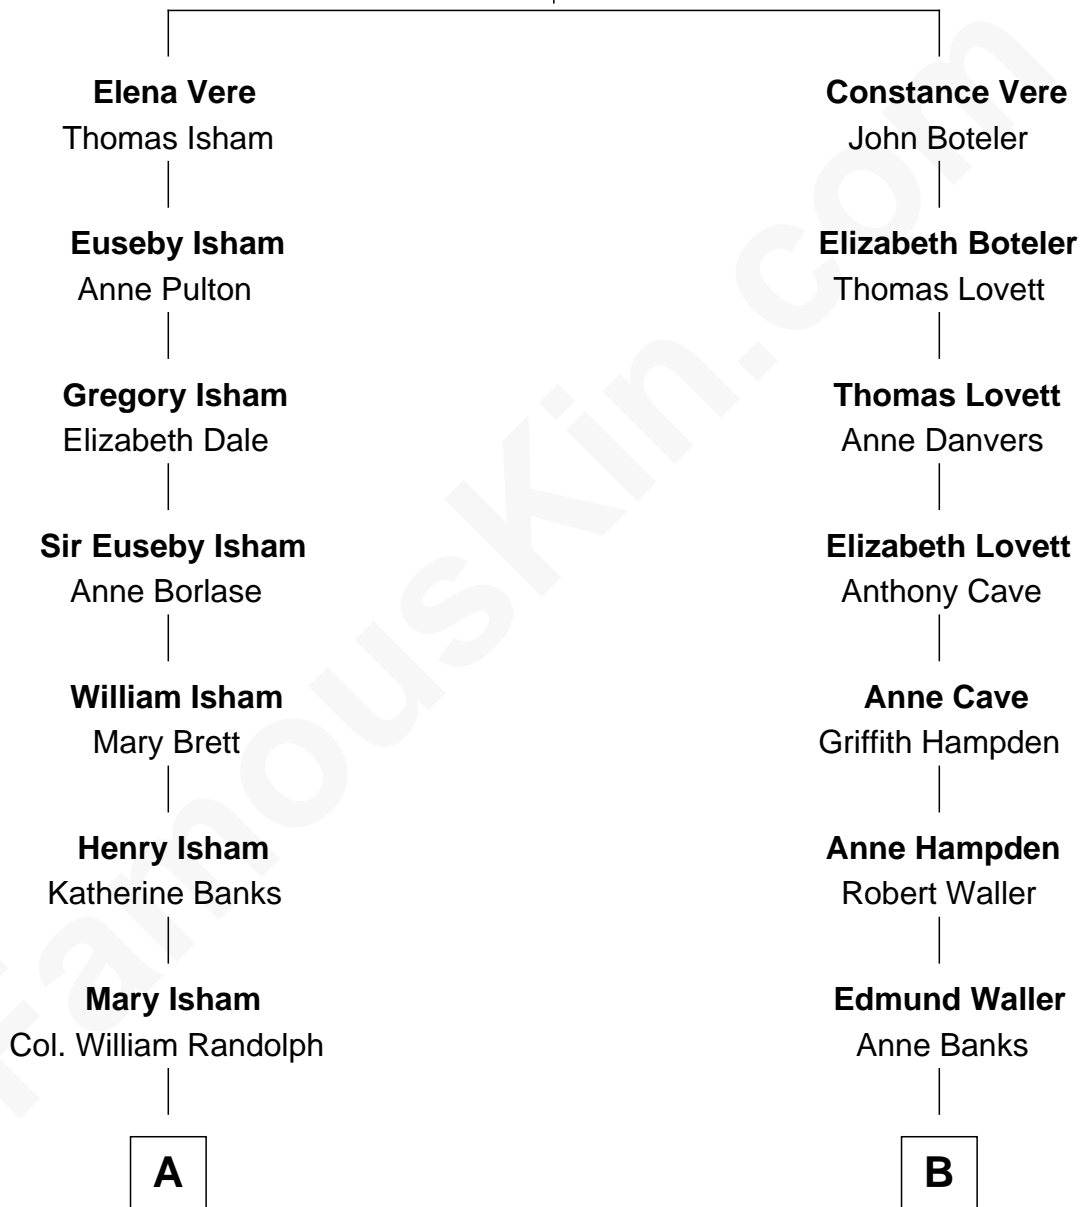

FamousKin.com Relationship Chart of

Henry Lee III

9th Governor of Virginia

10th cousin 9 times removed of

Cara Delevingne

Fashion Model and Movie Actress

Richard Vere
Isabel Green

C

Jane Armyne Sheffield
Sir Jocelyn Edward Greville Stevens

Pandora Anne Stevens
Charles Hamar Delevingne

Cara Delevingne
Model and Actress

FamousKin.com